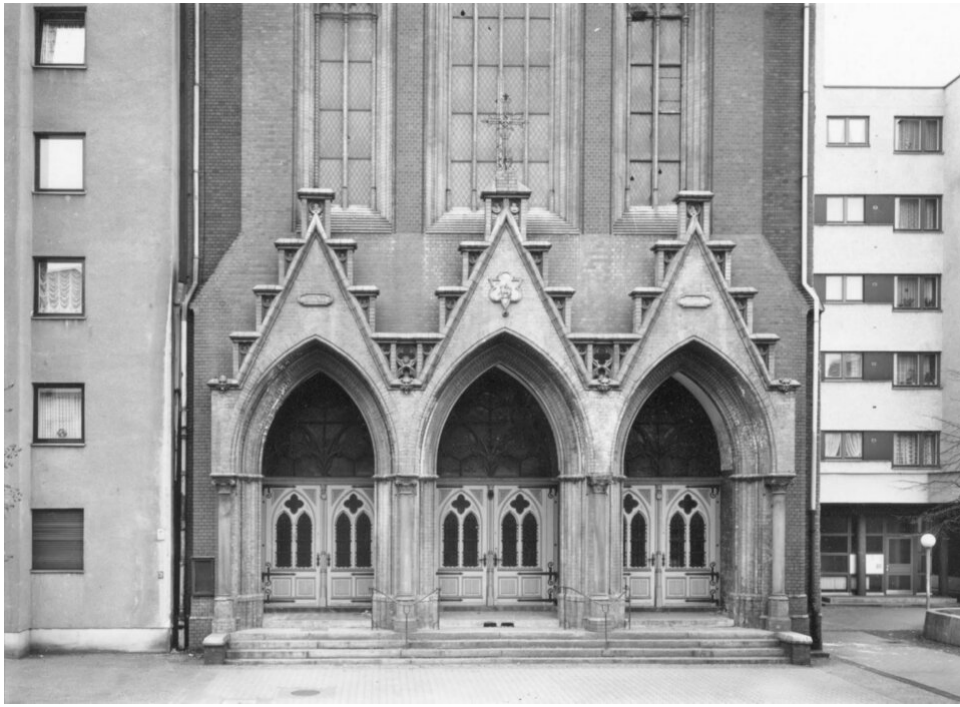

Petra Wunderlich
Berlin Germany, 1982
Religious buildings, Europe

Silbergelatineprint
31 x 40,5 cm | 12 1/4 x 16 in
framed: 75,5 x 60 cm | 29 3/4 x 23 2/3 in
Edition 5 + 1 AP
PWF/50

Bernhard Knaus Fine Art