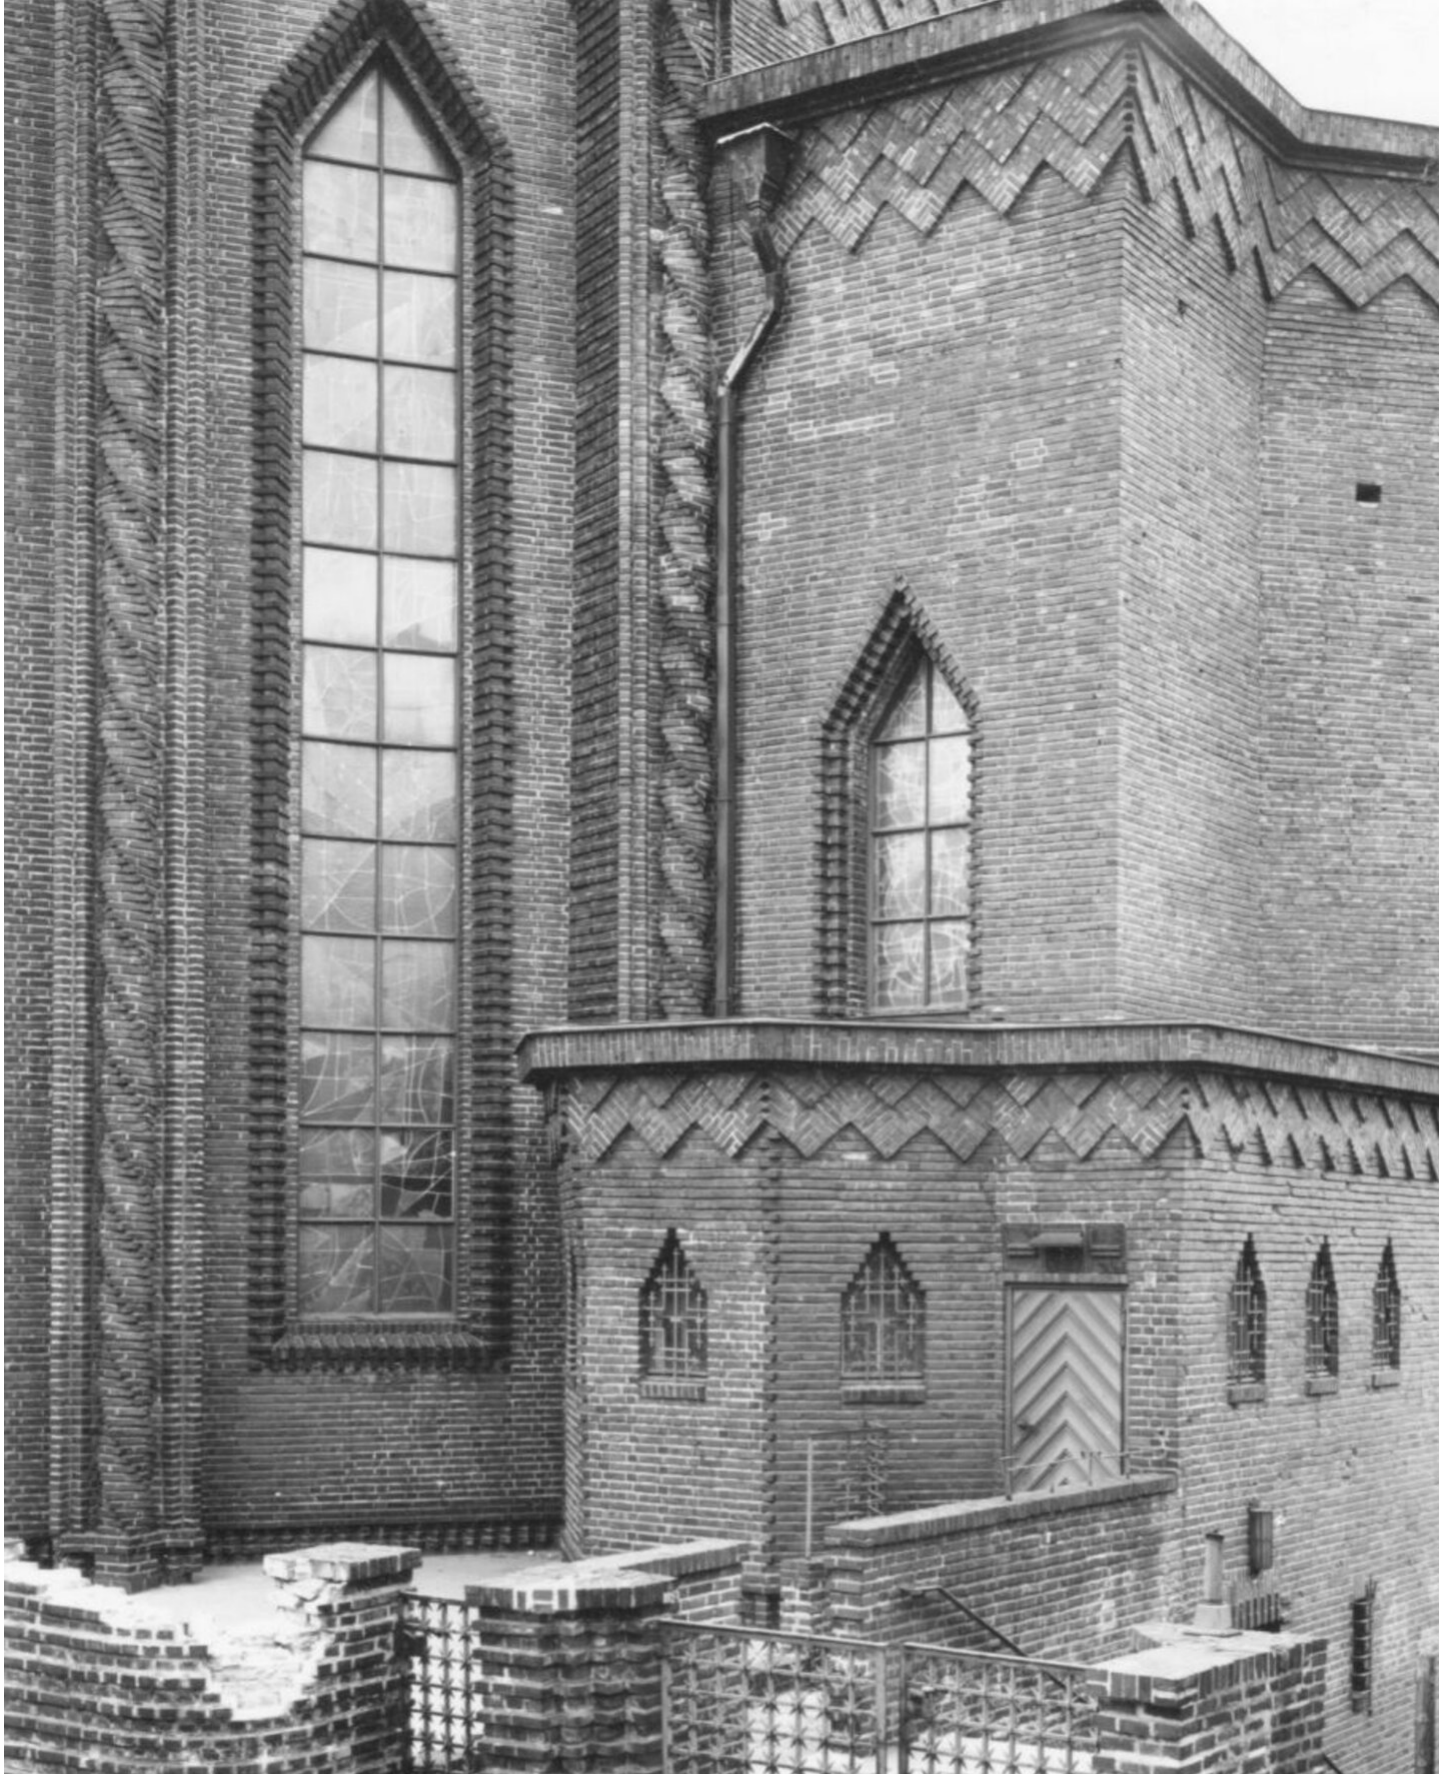

Petra Wunderlich  
Berlin Germany, 1984  
Religious buildings, Europe

Silbergelatineprint  
40,5 x 31 cm | 16 x 12 1/4 in  
framed: 75,5 x 60 cm | 29 3/4 x 23 2/3 in  
Edition 5 + 1 AP  
PW/F 56

**Bernhard Knaus Fine Art**