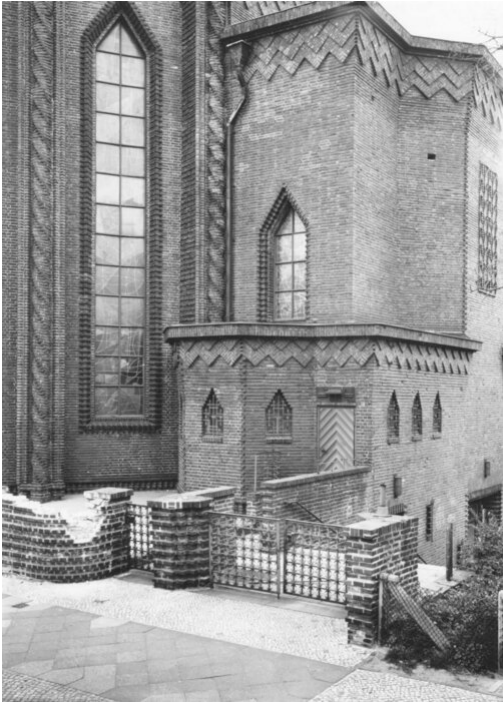

Petra Wunderlich  
Berlin Germany, 1984  
Religious buildings, Europe

Silbergelatineprint  
40,5 x 31 cm | 16 x 12 1/4 in  
framed: 75,5 x 60 cm | 29 3/4 x 23 2/3 in  
Edition 5 + 1 AP  
PW/F 56

**Bernhard Knaus Fine Art**