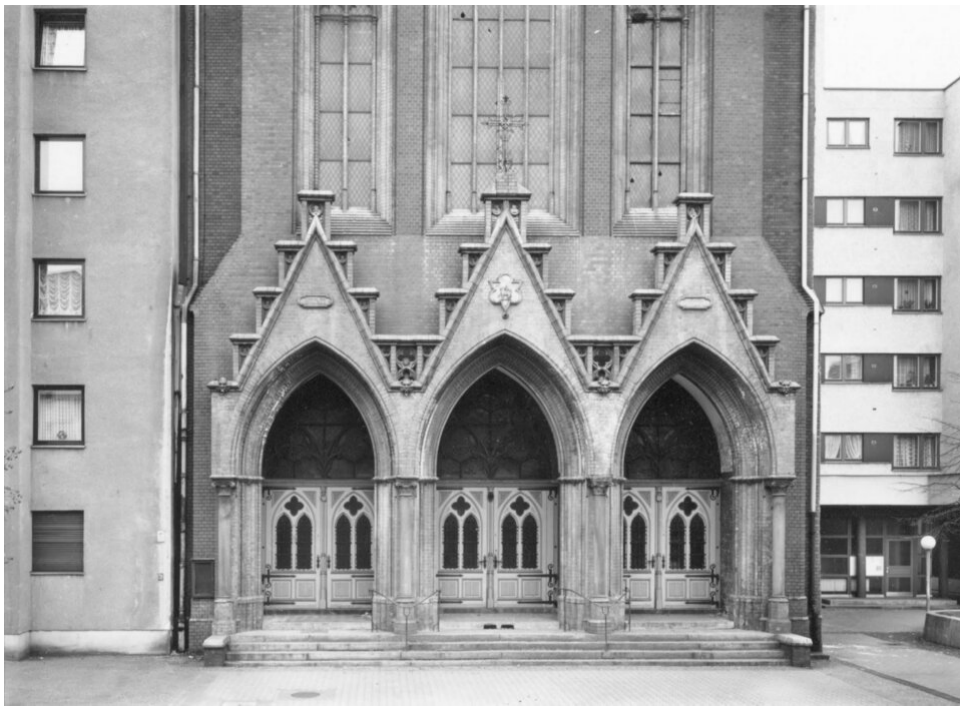

Petra Wunderlich  
Berlin Germany, 1982  
Religious buildings, Europe

Silbergelatineprint  
31 x 40,5 cm | 12 1/4 x 16 in  
framed: 75,5 x 60 cm | 29 3/4 x 23 2/3 in  
Edition 5 + 1 AP  
PWF/50

---

**Bernhard Knaus Fine Art**