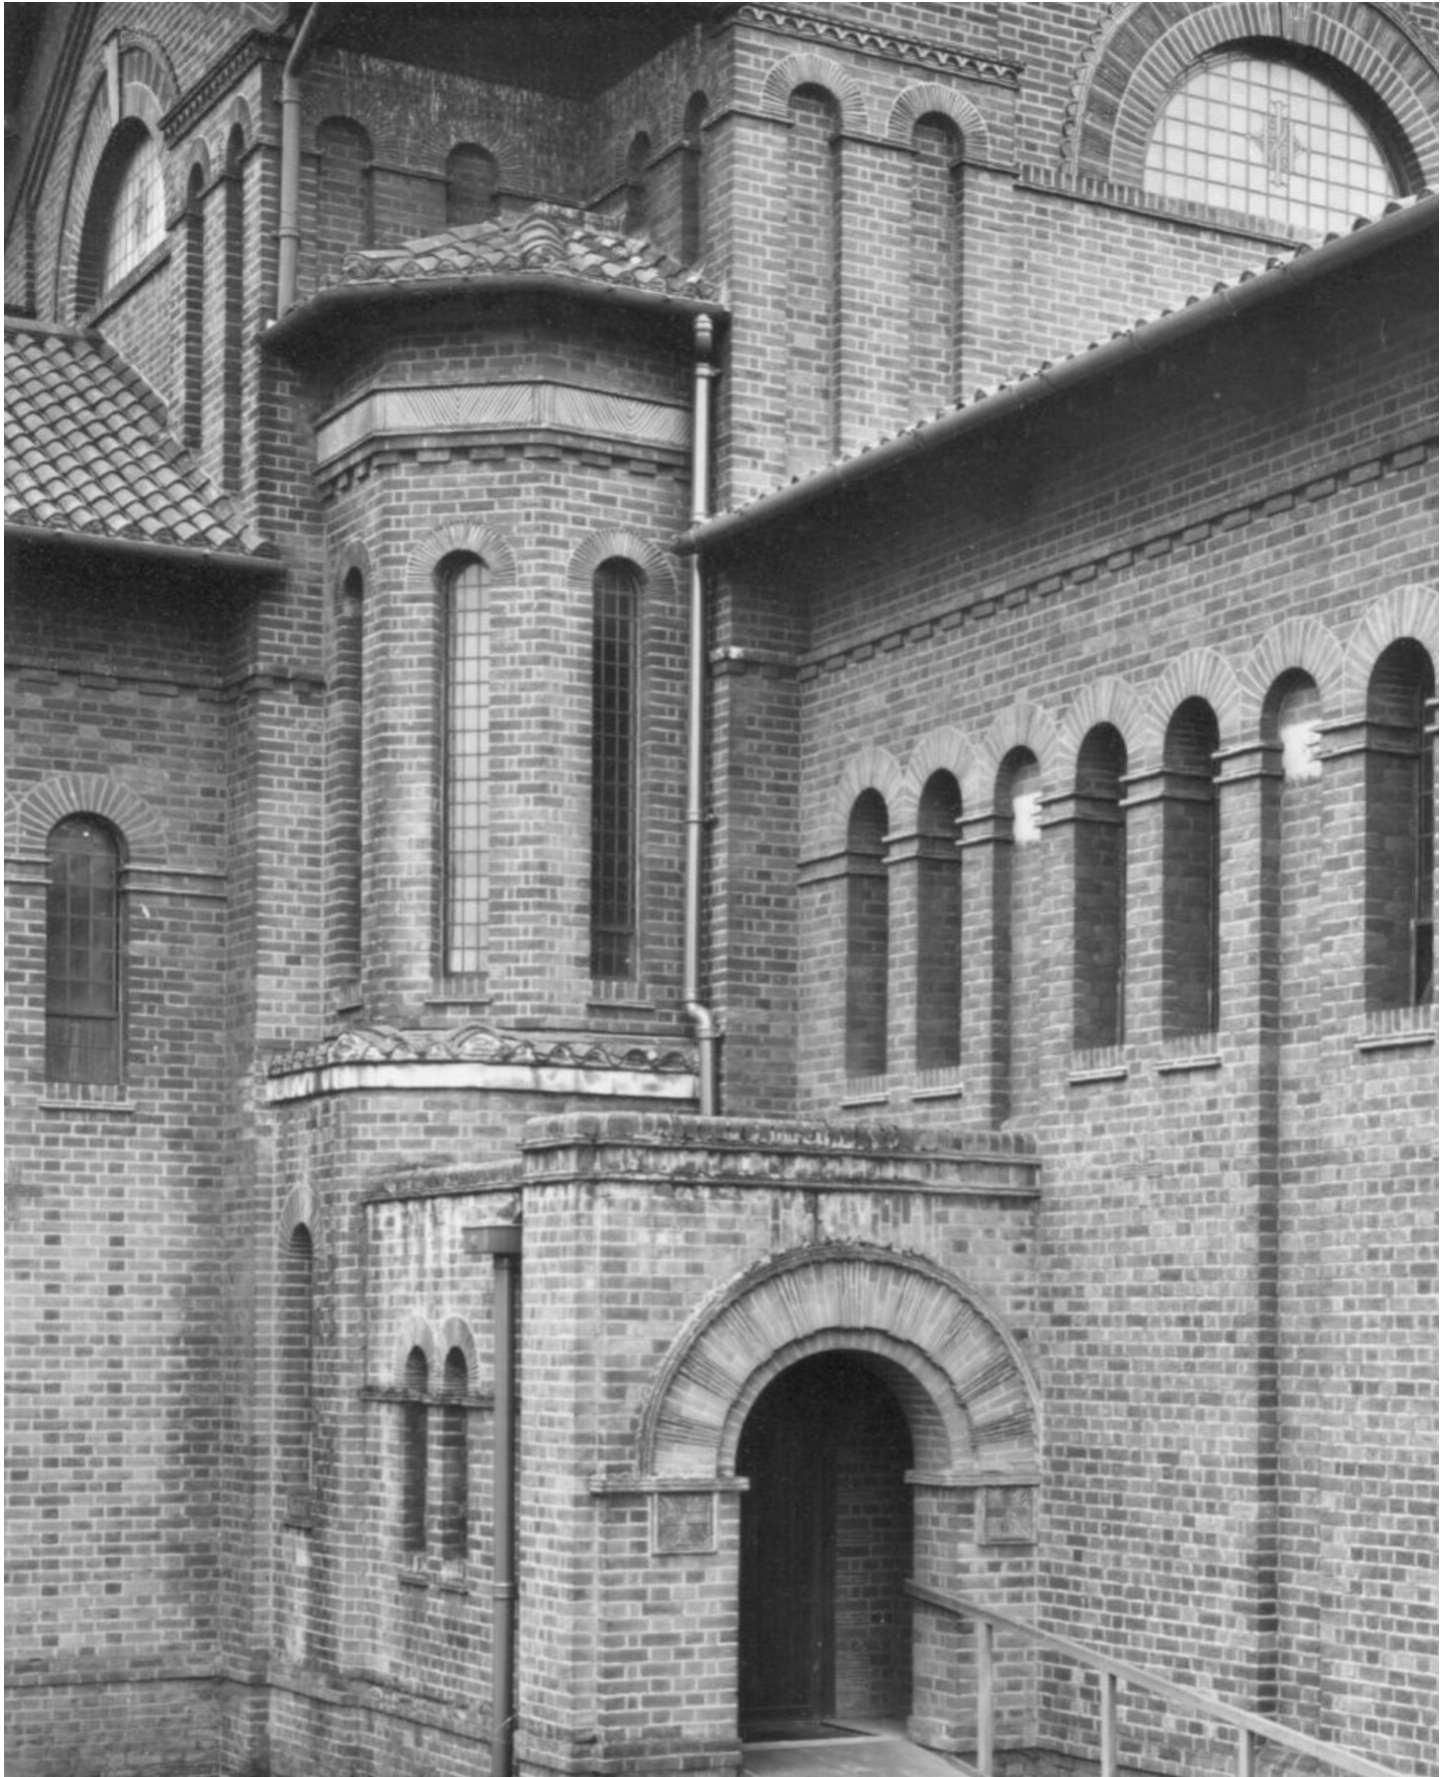

Petra Wunderlich
Gloucester England, 1982
Religious buildings, Europe

Silbergelatineprint
40,5 x 31 cm | 16 x 12 1/4 in
framed: 75,5 x 60 cm | 29 3/4 x 23 2/3 in
Edition 5 + 1 AP
PW/F 55

Bernhard Knaus Fine Art