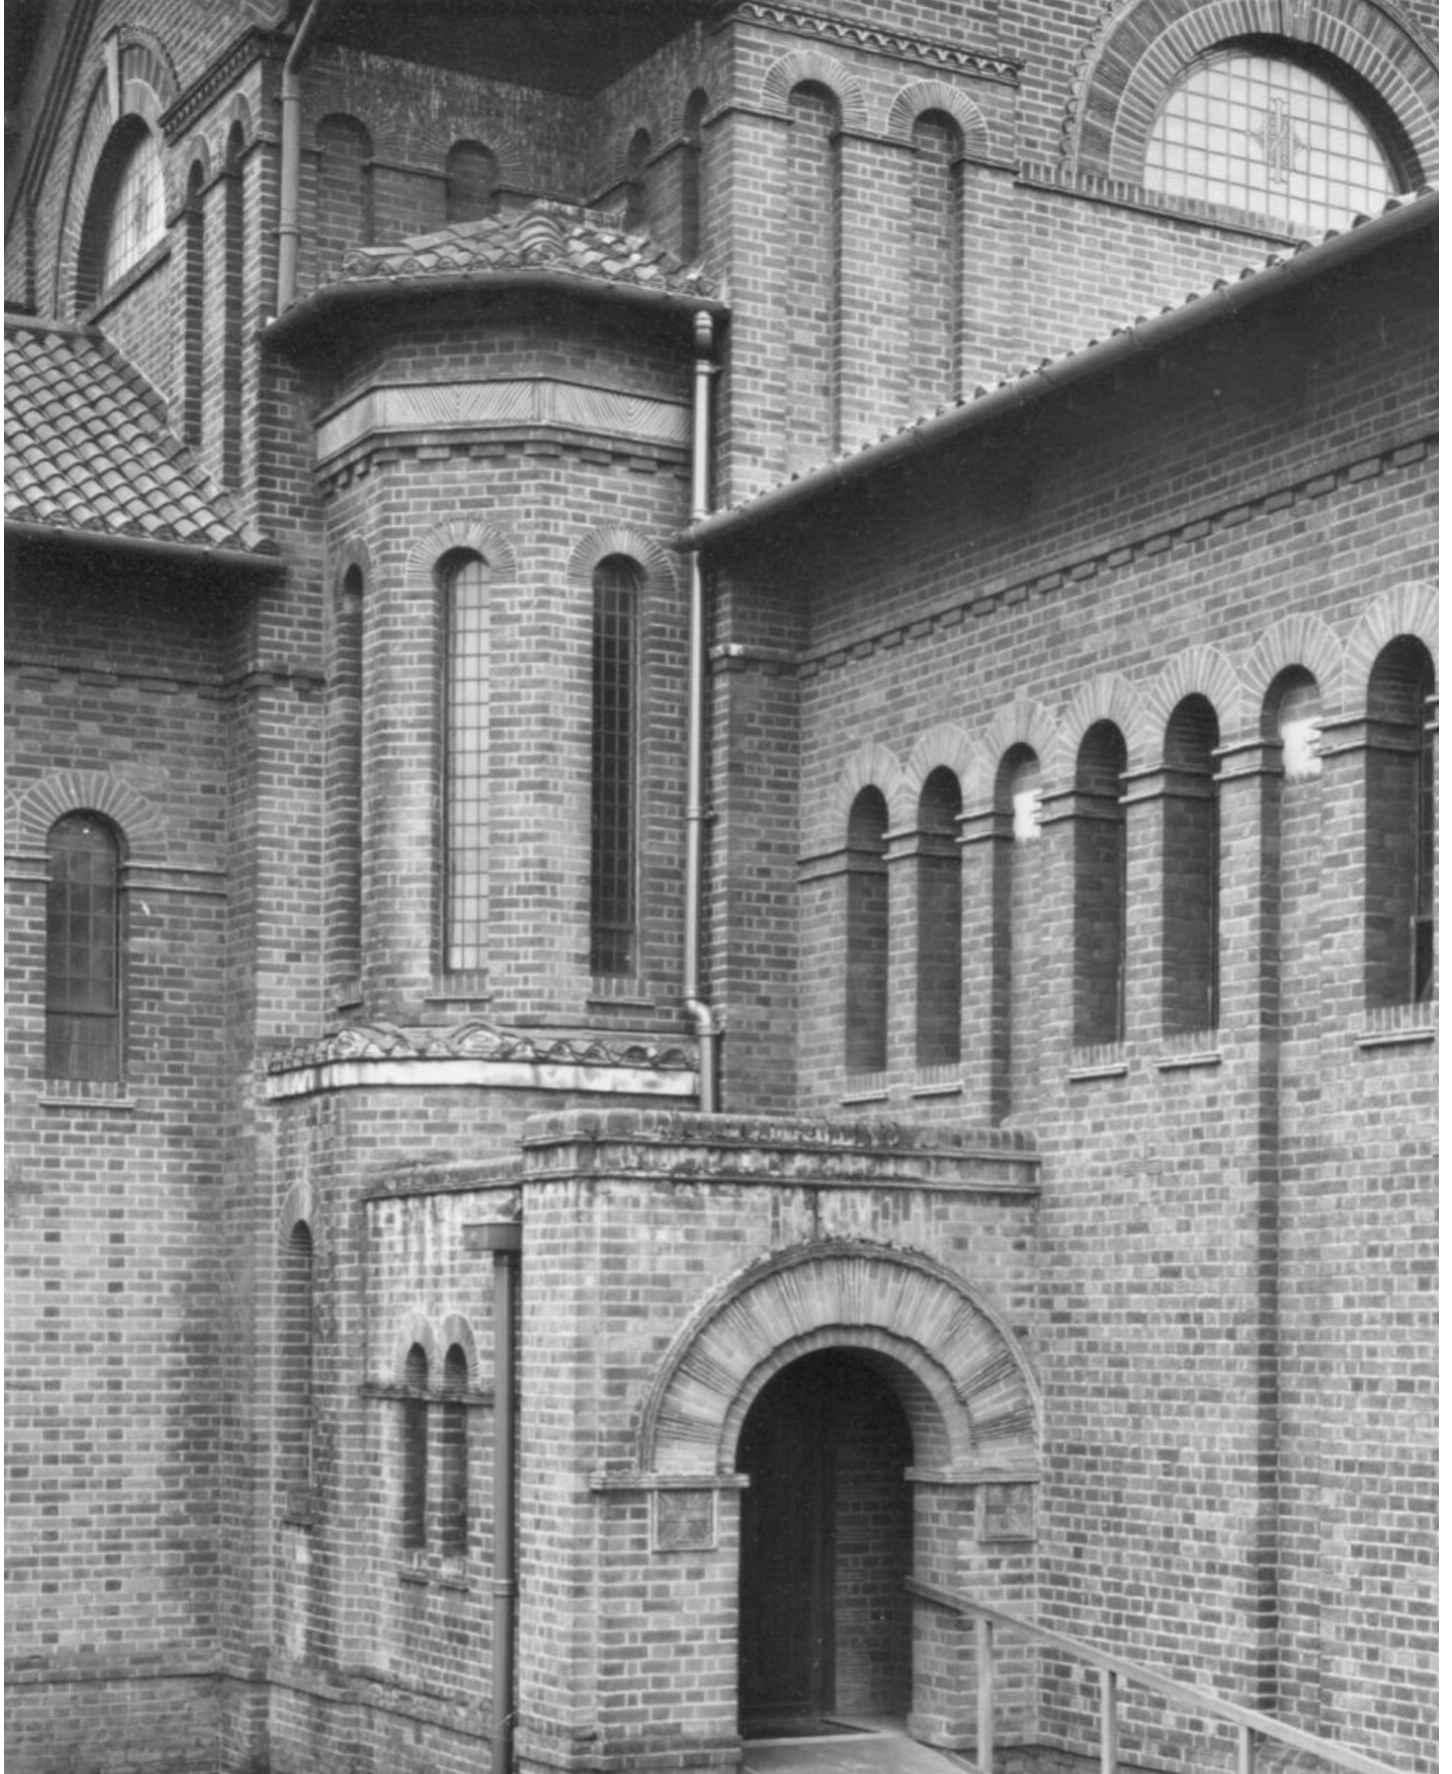

Petra Wunderlich  
Gloucester England, 1982  
Religious buildings, Europe

Silbergelatineprint  
40,5 x 31 cm | 16 x 12 1/4 in  
framed: 75,5 x 60 cm | 29 3/4 x 23 2/3 in  
Edition 5 + 1 AP  
PWF/55

**Bernhard Knaus Fine Art**