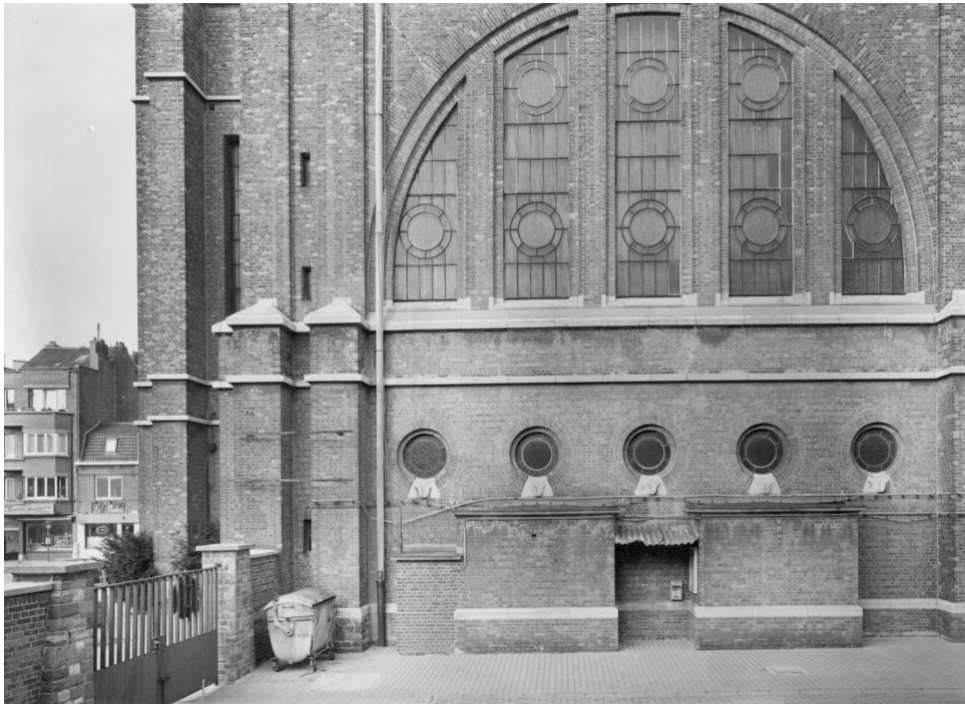

Petra Wunderlich
Roubaix France, 1984
Religious buildings, Europe

Silbergelatineprint
31 x 40,5 cm | 12 1/4 x 16 in
framed: 75,5 x 60 cm | 29 3/4 x 23 2/3 in
Edition 5 + 1 AP
PW/F 52

Bernhard Knaus Fine Art