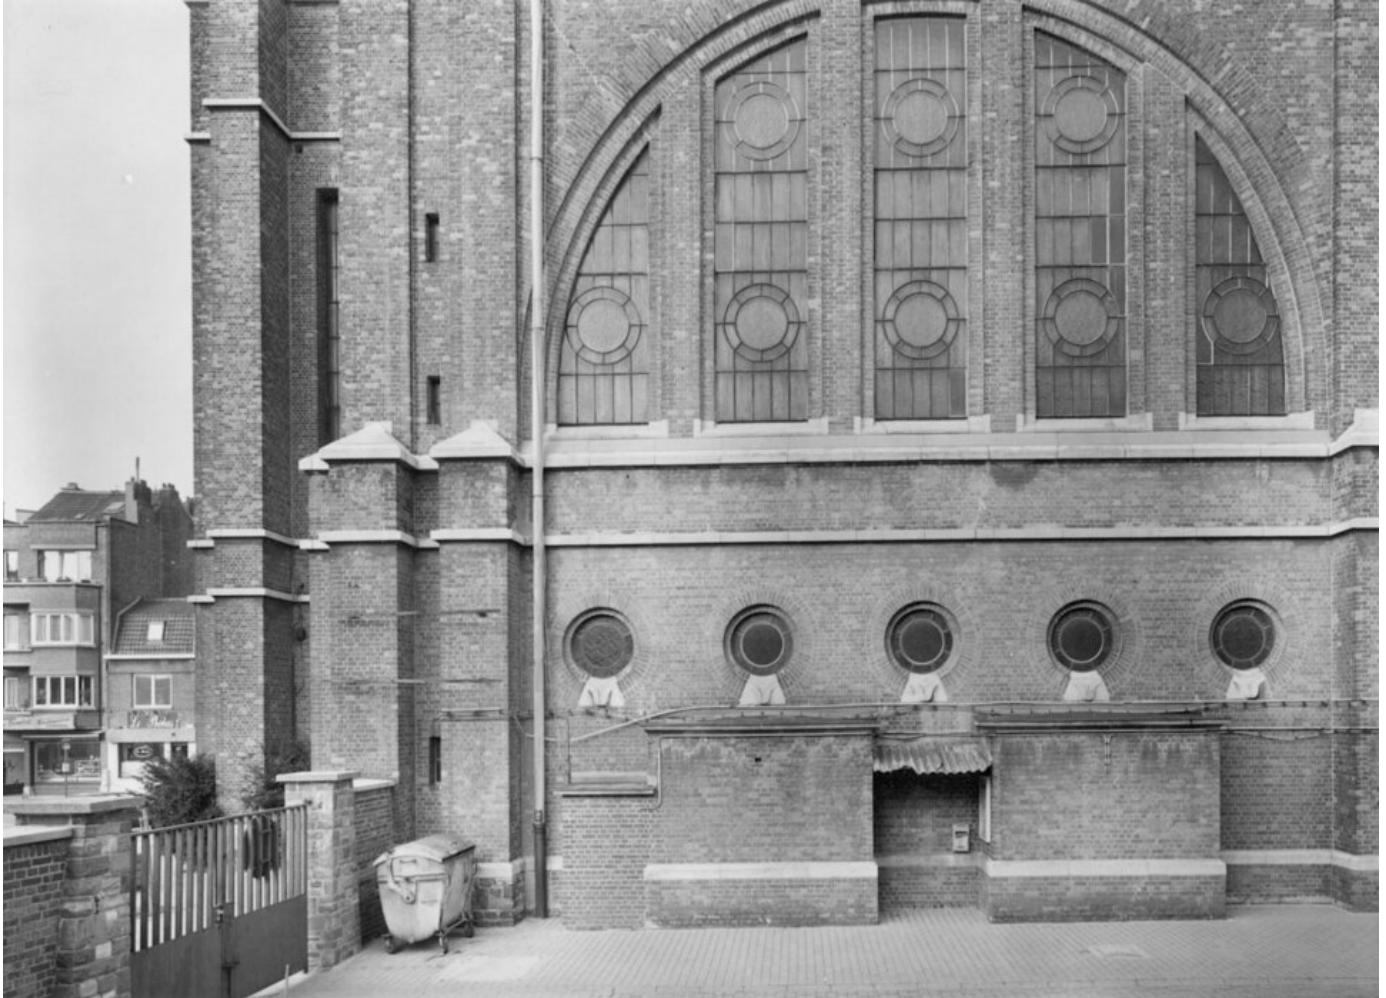

Petra Wunderlich

Roubaix France, 1984
Religious buildings, Europe

Silbergelatineprint
31 x 40,5 cm | 12 1/4 x 16 in
framed: 75,5 x 60 cm | 29 3/4 x 23 2/3 in
Edition 5 + 1 AP
PW/F 52

Bernhard Knaus Fine Art