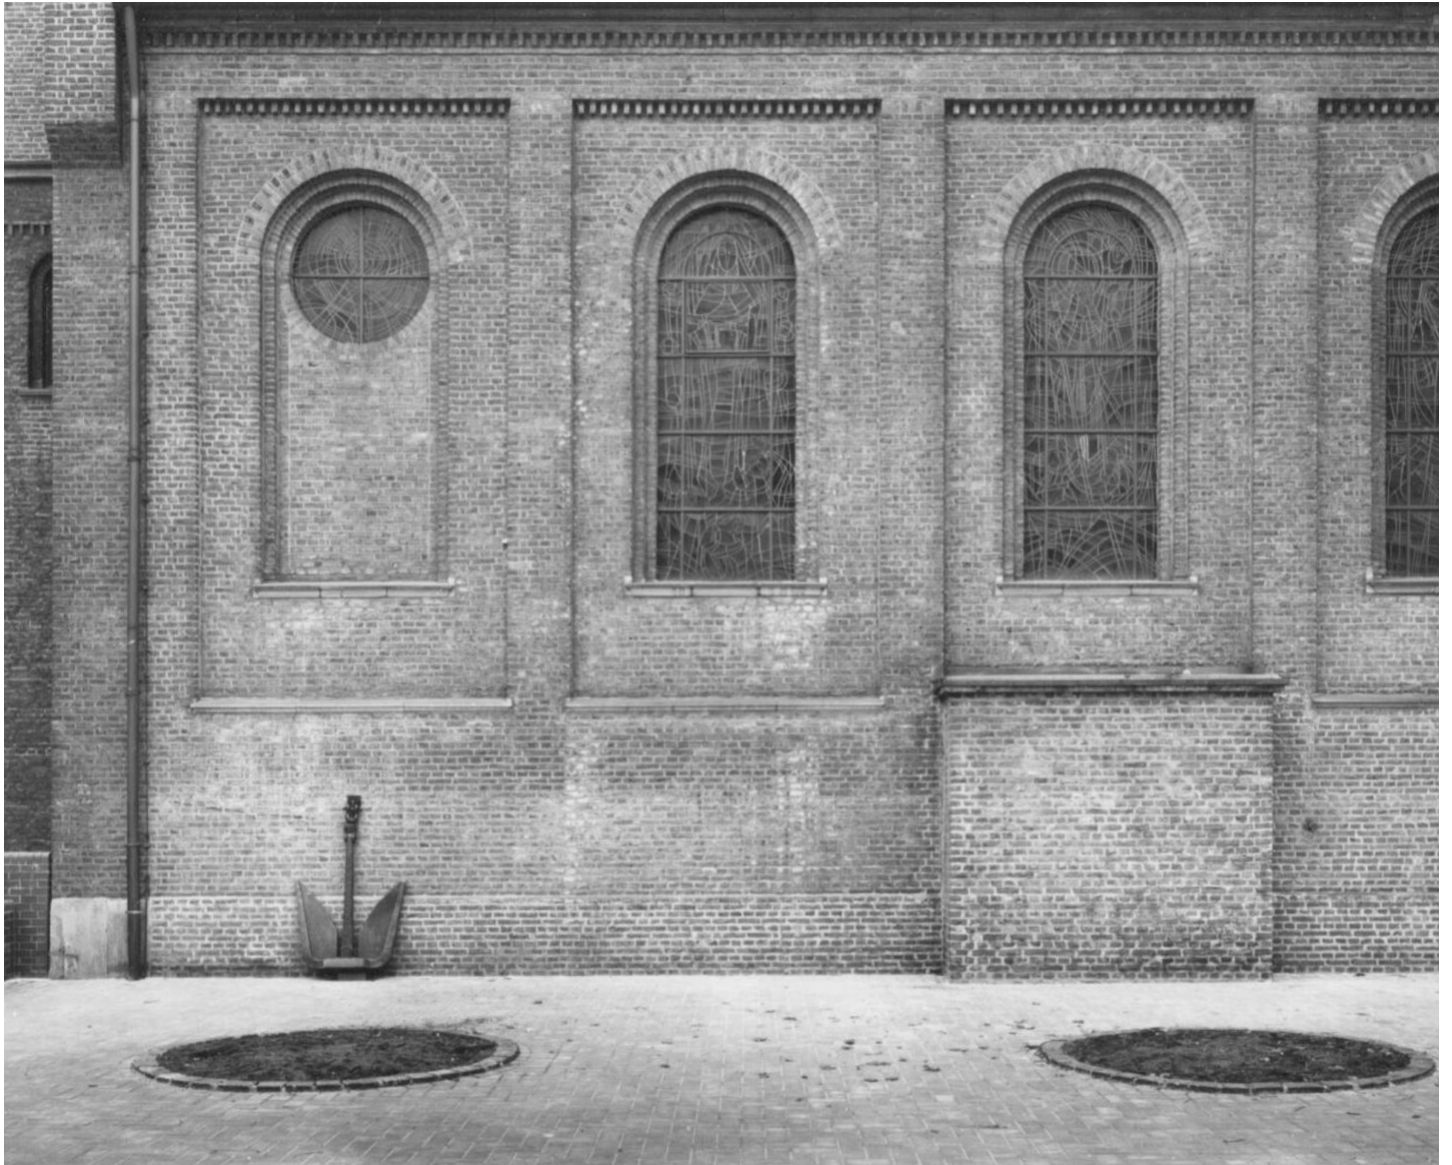

Petra Wunderlich
Duisburg Germany, 1982
Religious buildings, Europe

Silbergelatineprint
31 x 40,5 cm | 12 1/4 x 16 in
framed: 75,5 x 60 cm | 29 3/4 x 23 2/3 in
Edition 5 + 1 AP
PW/F 51

Bernhard Knaus Fine Art