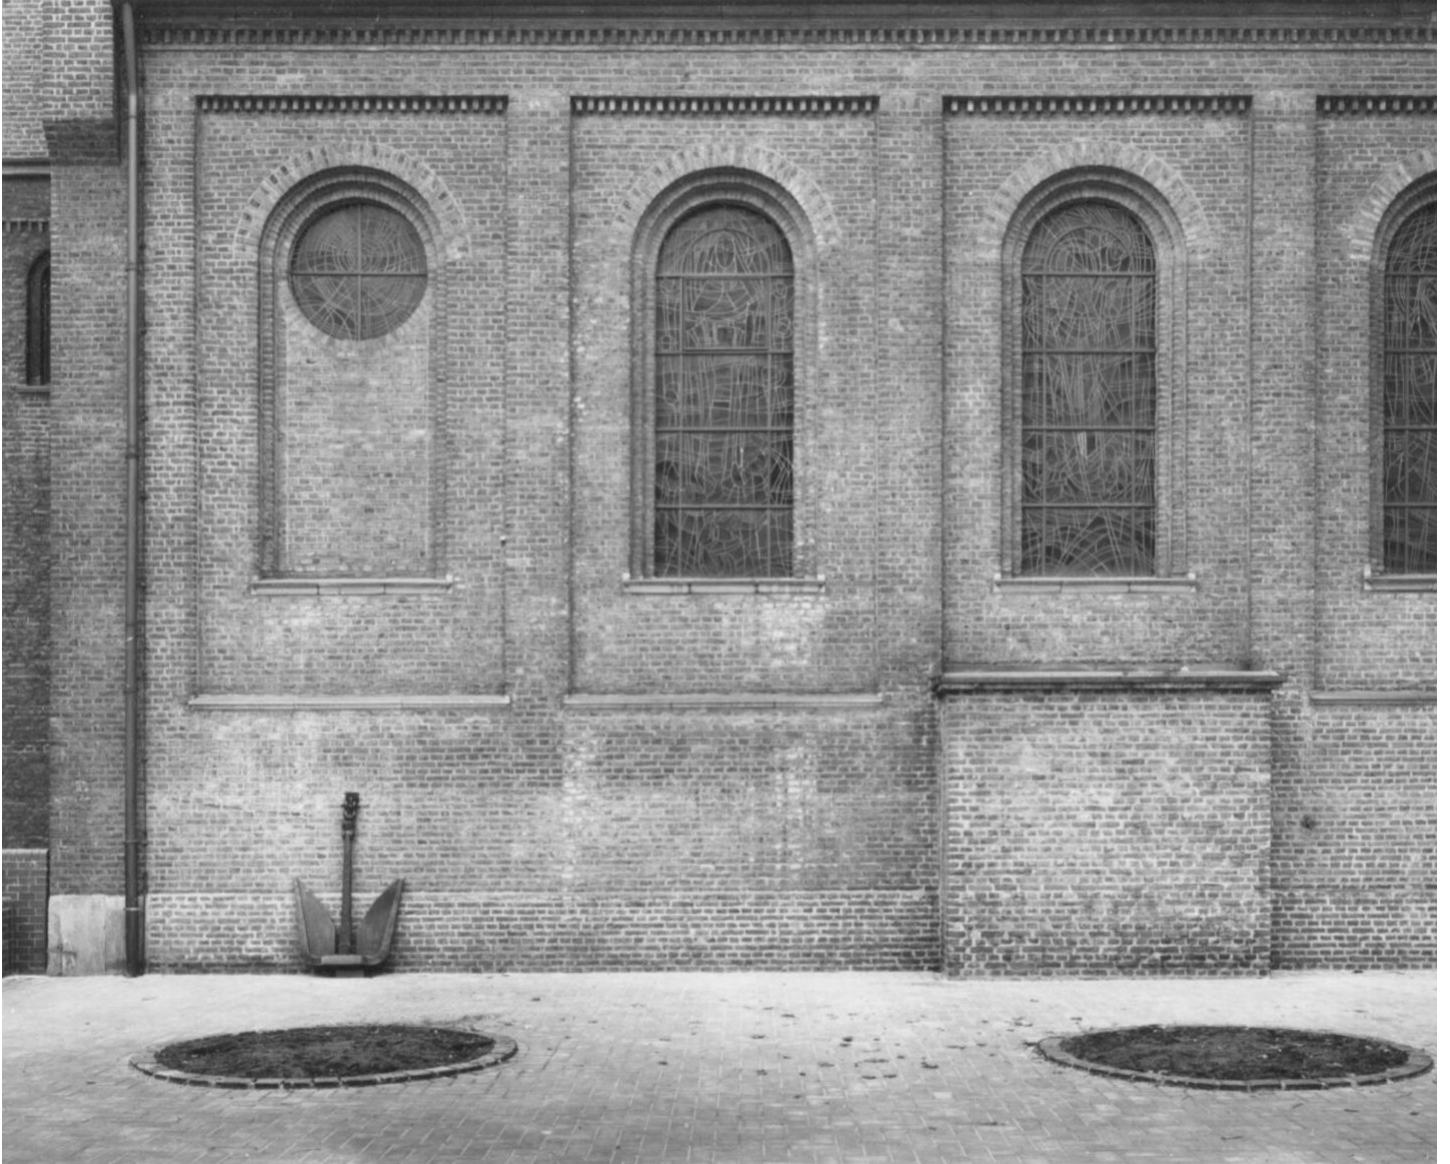

Petra Wunderlich  
Duisburg Germany, 1982  
Religious buildings, Europe

Silbergelatineprint  
31 x 40,5 cm | 12 1/4 x 16 in  
framed: 75,5 x 60 cm | 29 3/4 x 23 2/3 in  
Edition 5 + 1 AP  
PW/F 51

---

**Bernhard Knaus Fine Art**