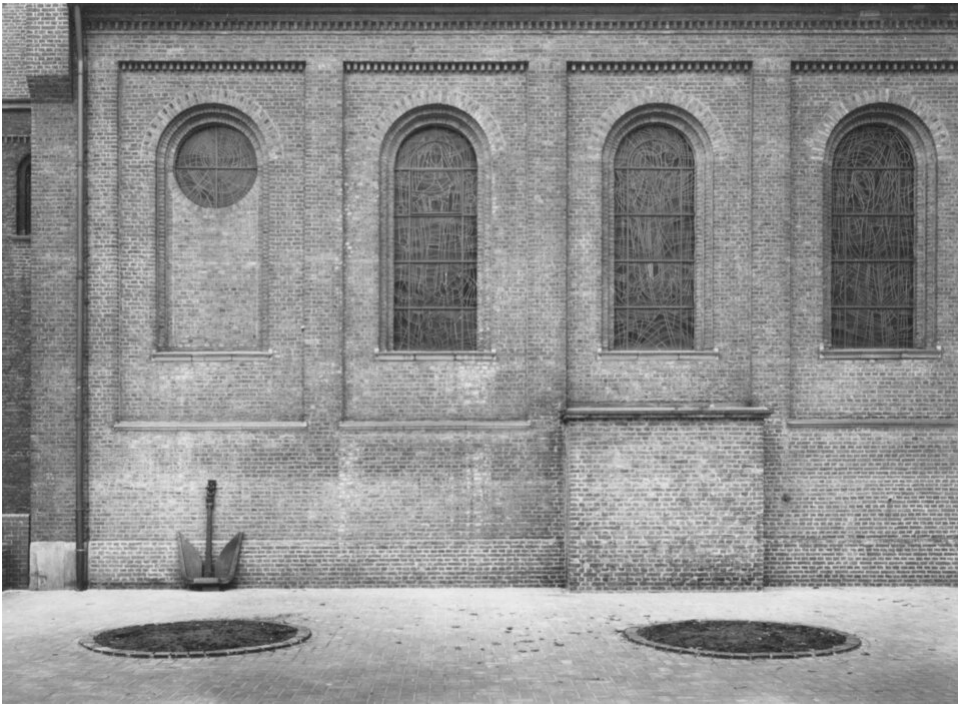

Petra Wunderlich  
Duisburg Germany, 1982  
Religious buildings, Europe

Silbergelatineprint  
31 x 40,5 cm | 12 1/4 x 16 in  
framed: 75,5 x 60 cm | 29 3/4 x 23 2/3 in  
Edition 5 + 1 AP  
PW/F 51

---

**Bernhard Knaus Fine Art**