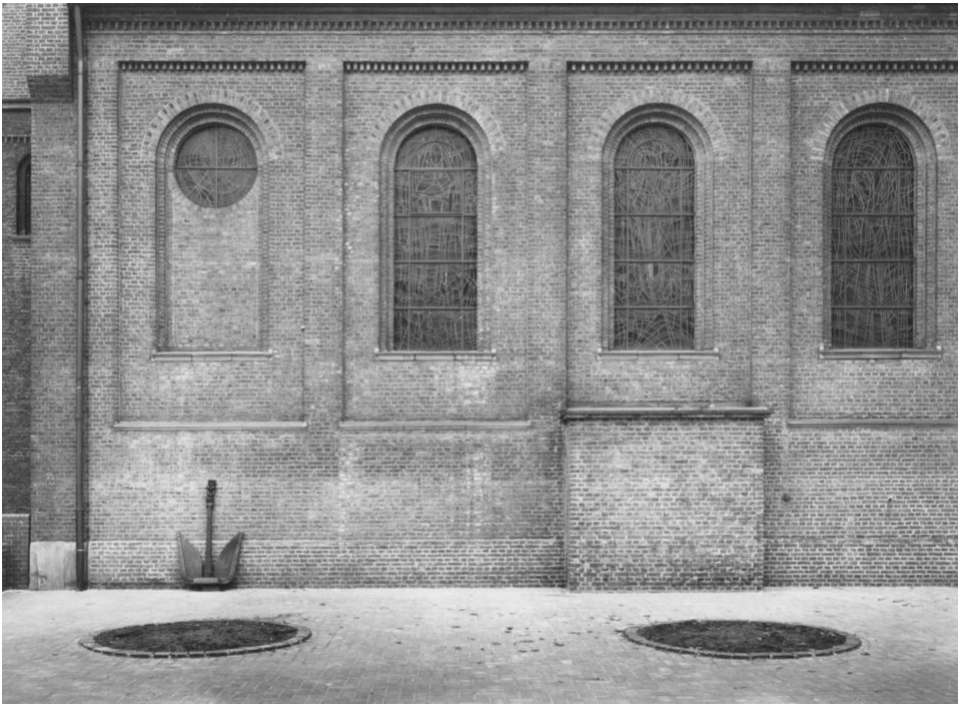

Petra Wunderlich
Duisburg Germany, 1982
Religious buildings, Europe

Silbergelatineprint
31 x 40,5 cm | 12 1/4 x 16 in
framed: 75,5 x 60 cm | 29 3/4 x 23 2/3 in
Edition 5 + 1 AP
PW/F 51

Bernhard Knaus Fine Art