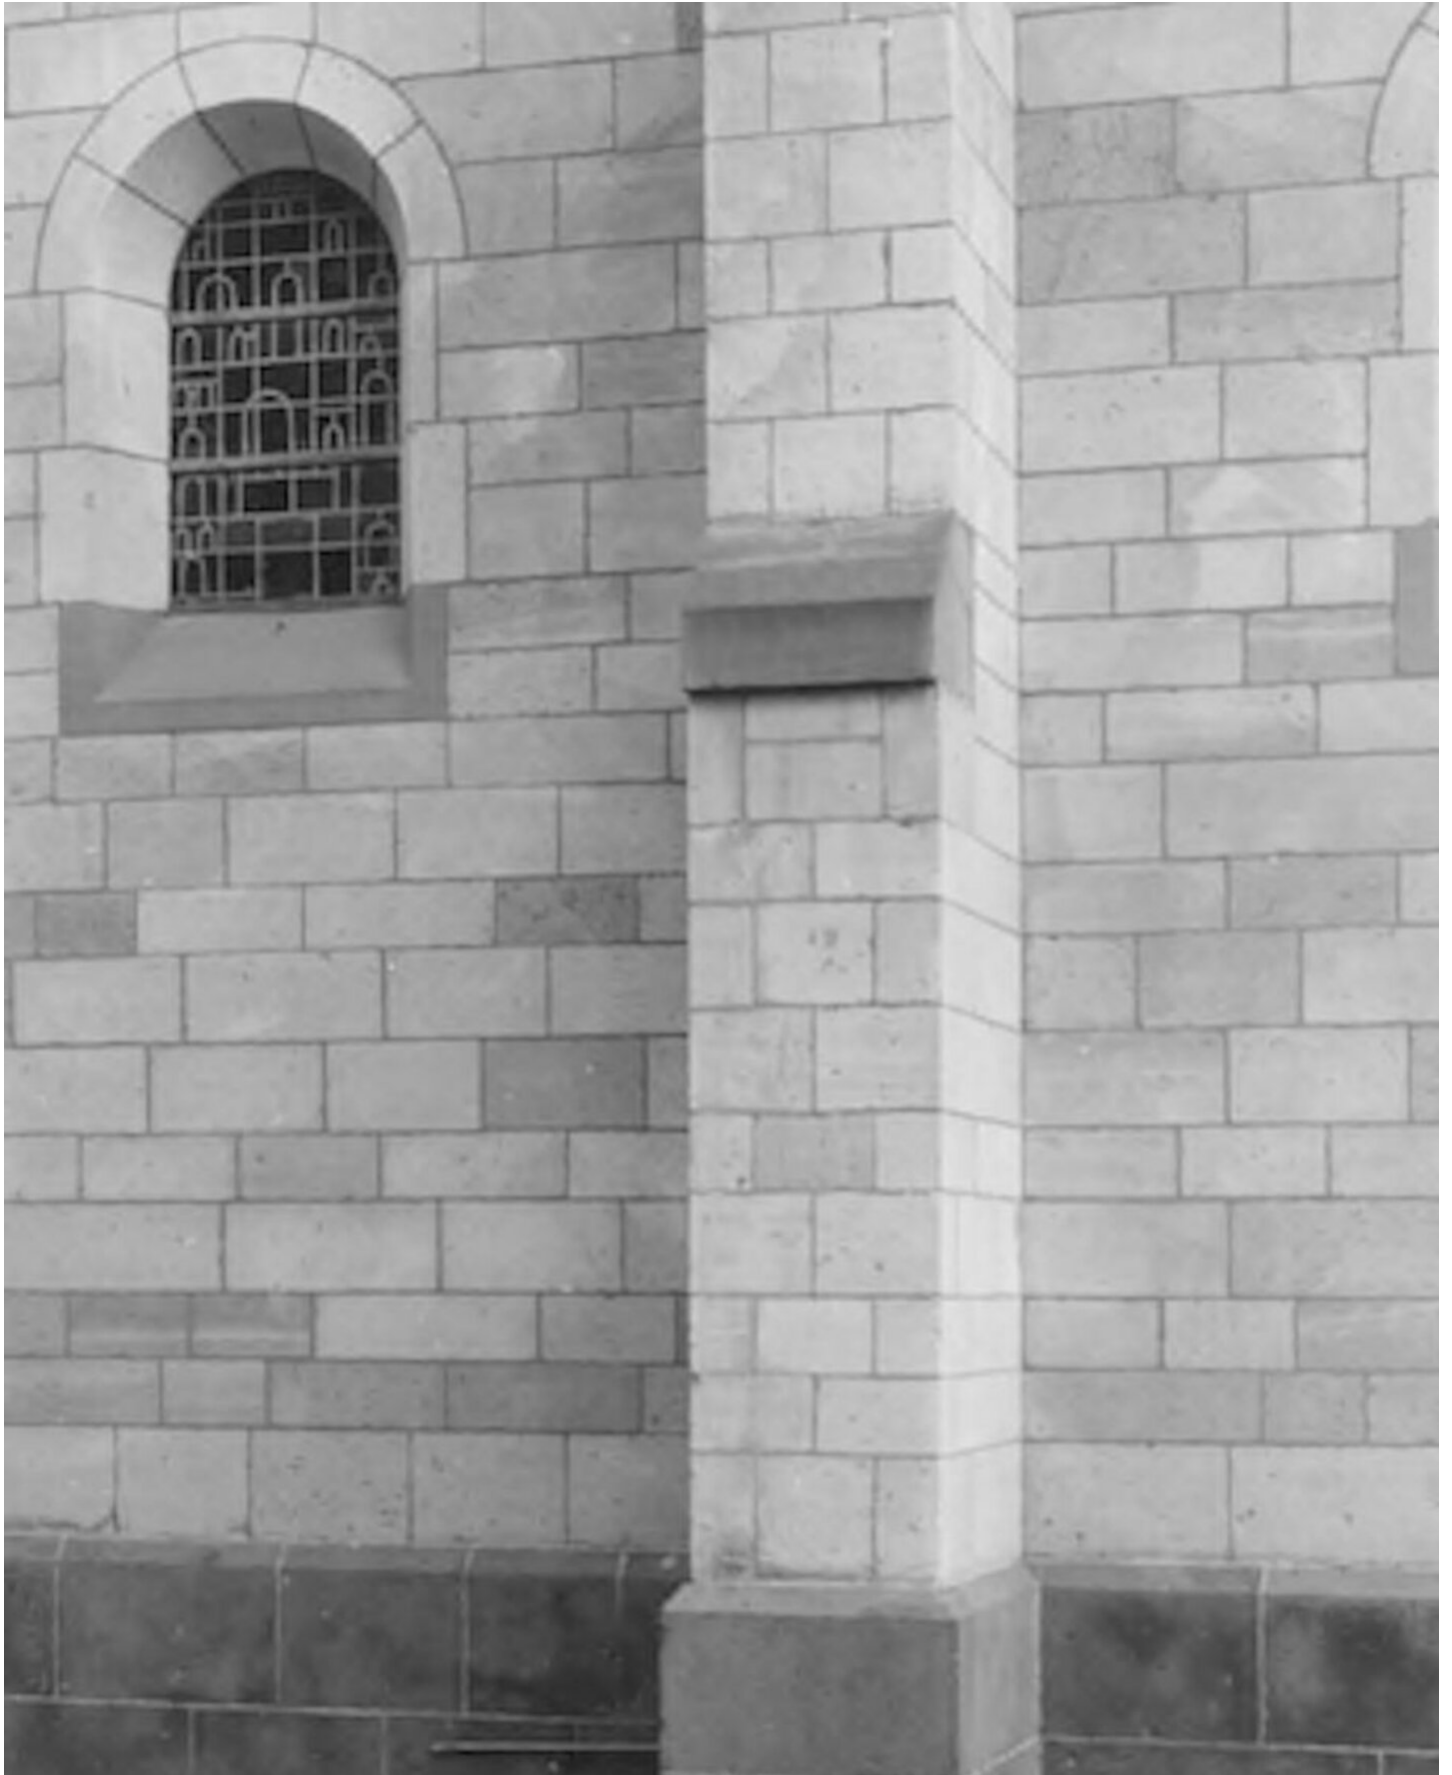

Petra Wunderlich
Düsseldorf Germany, 1979
Religious buildings, Europe

Silbergelatineprint, framed
40,5 x 31 cm | 16 x 12 1/4 in
framed: 75,5 x 60 cm | 29 3/4 x 23 2/3 in
Edition 5 + 1 AP
PW/F 57

Bernhard Knaus Fine Art