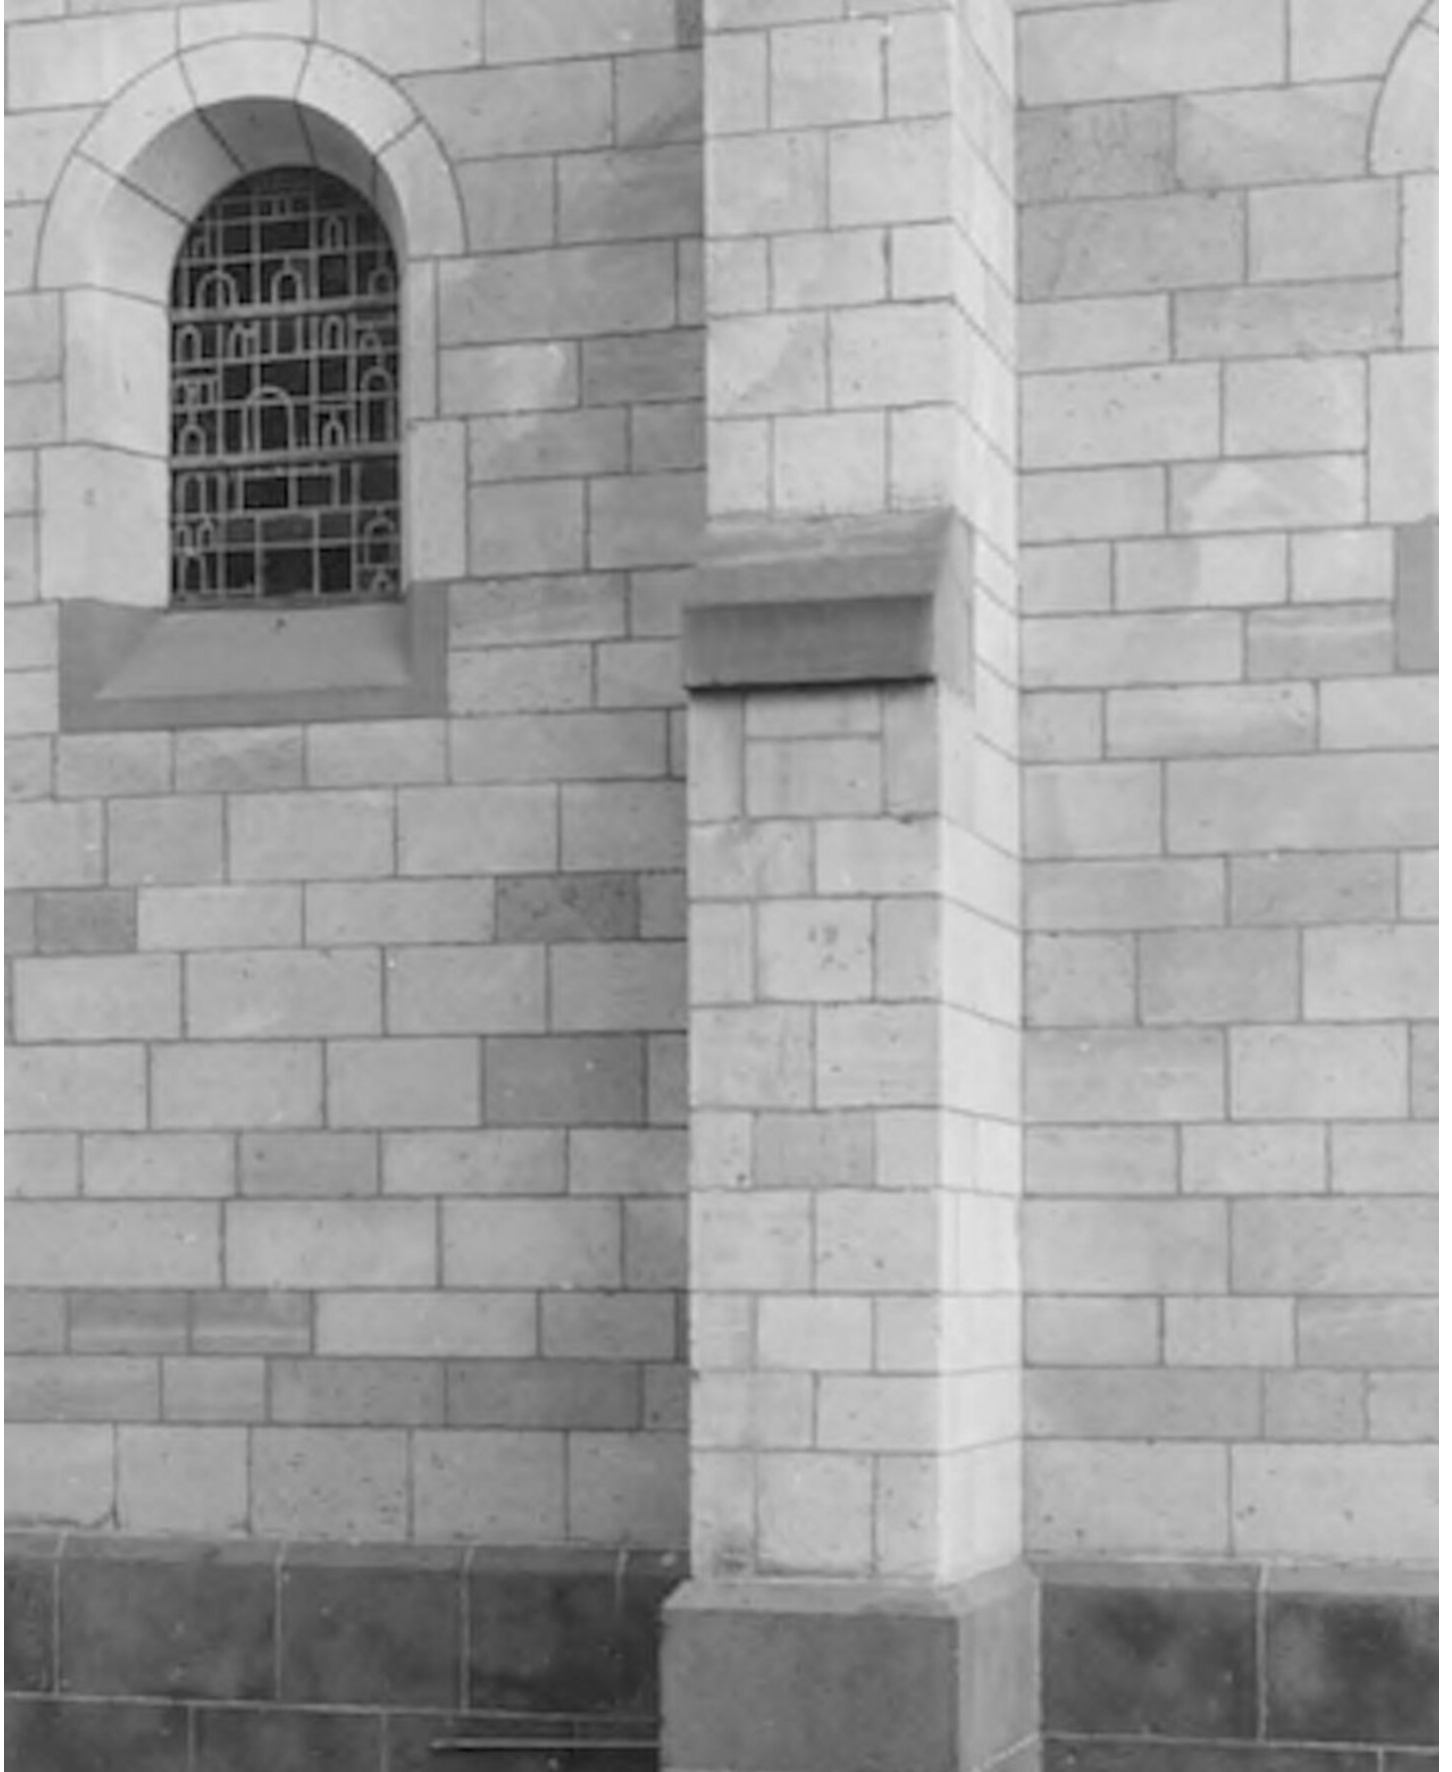

Petra Wunderlich
Düsseldorf Germany, 1979
Religious buildings, Europe

Silbergelatineprint, framed
40,5 x 31 cm | 16 x 12 1/4 in
framed: 75,5 x 60 cm | 29 3/4 x 23 2/3 in
Edition 5 + 1 AP
PW/F 57

Bernhard Knaus Fine Art