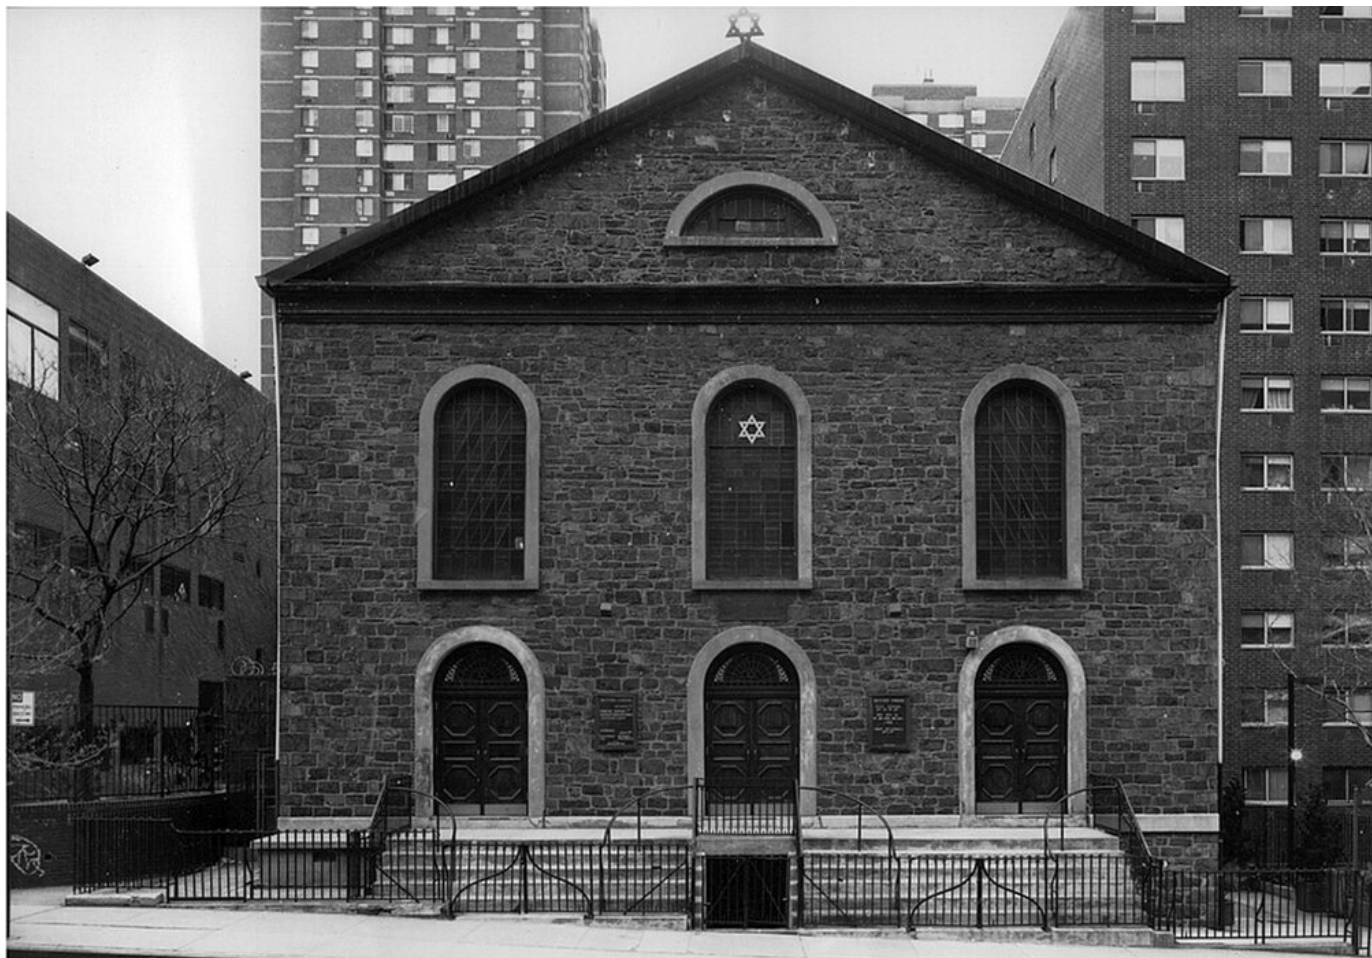

**Petra Wunderlich**

Congregation Beth Hahneseth Anshe Bialystok, Manhattan/NYC, 2010  
Synagogues, New York City

Silbergelatineprint  
39 x 54,5 cm | 15 1/3 x 21 1/2 in  
framed: 60 x 75 cm | 23 2/3 x 29 1/2 in  
Edition 5 + 1 AP  
PW/F 13