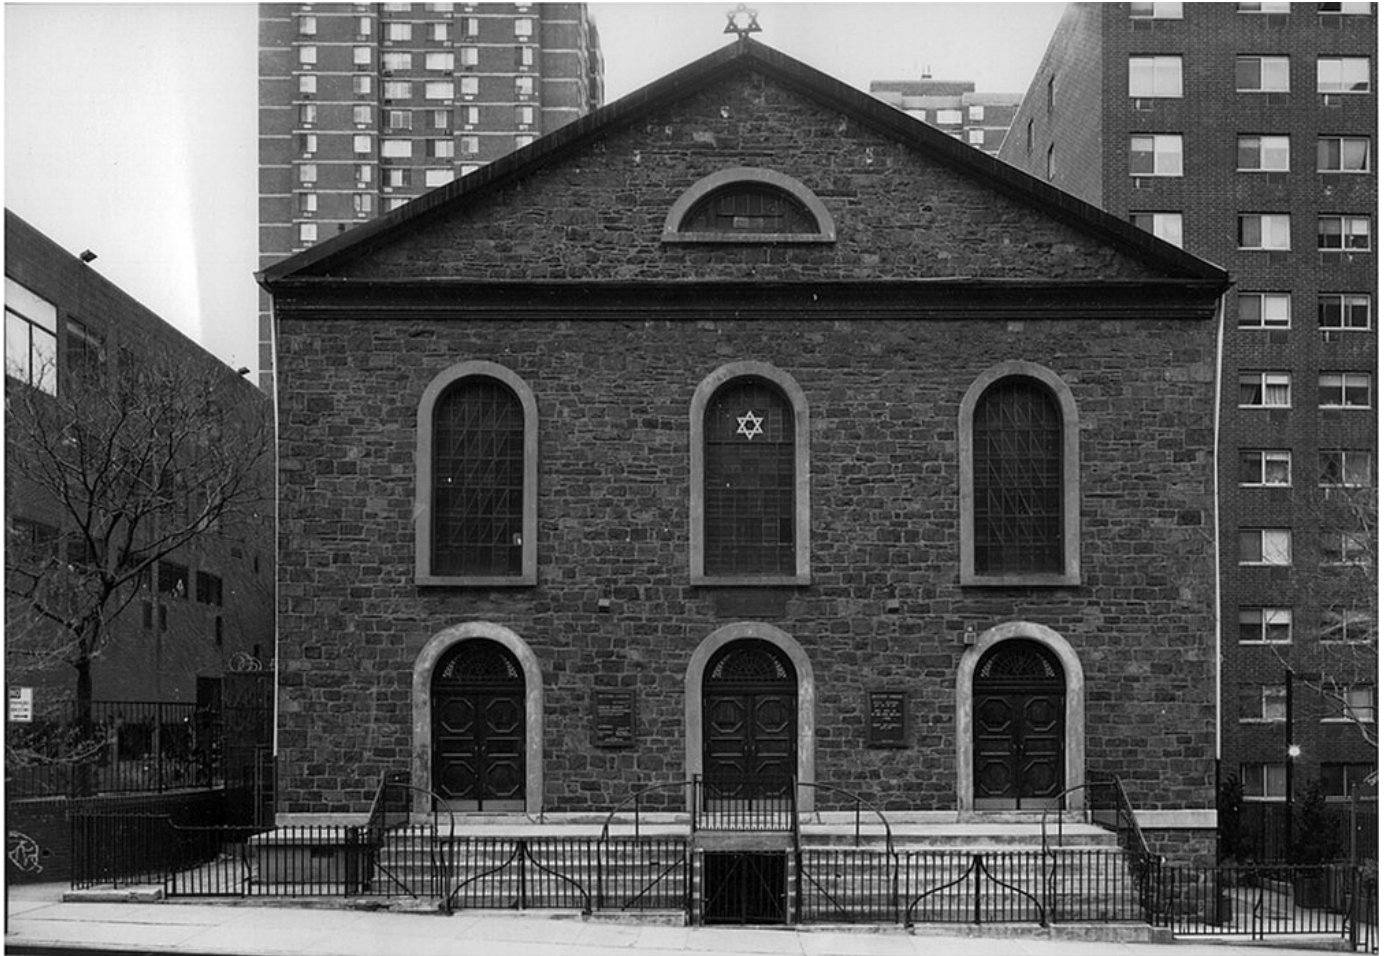

Petra Wunderlich

Congregation Beth Hakneseth Anshe Bialystok, Manhattan/NYC, 2010
Synagogues, New York City

Silbergelatineprint
39 x 54,5 cm | 15 1/3 x 21 1/2 in
framed: 60 x 75 cm | 23 2/3 x 29 1/2 in
Edition 5 + 1 AP
PW/F 13