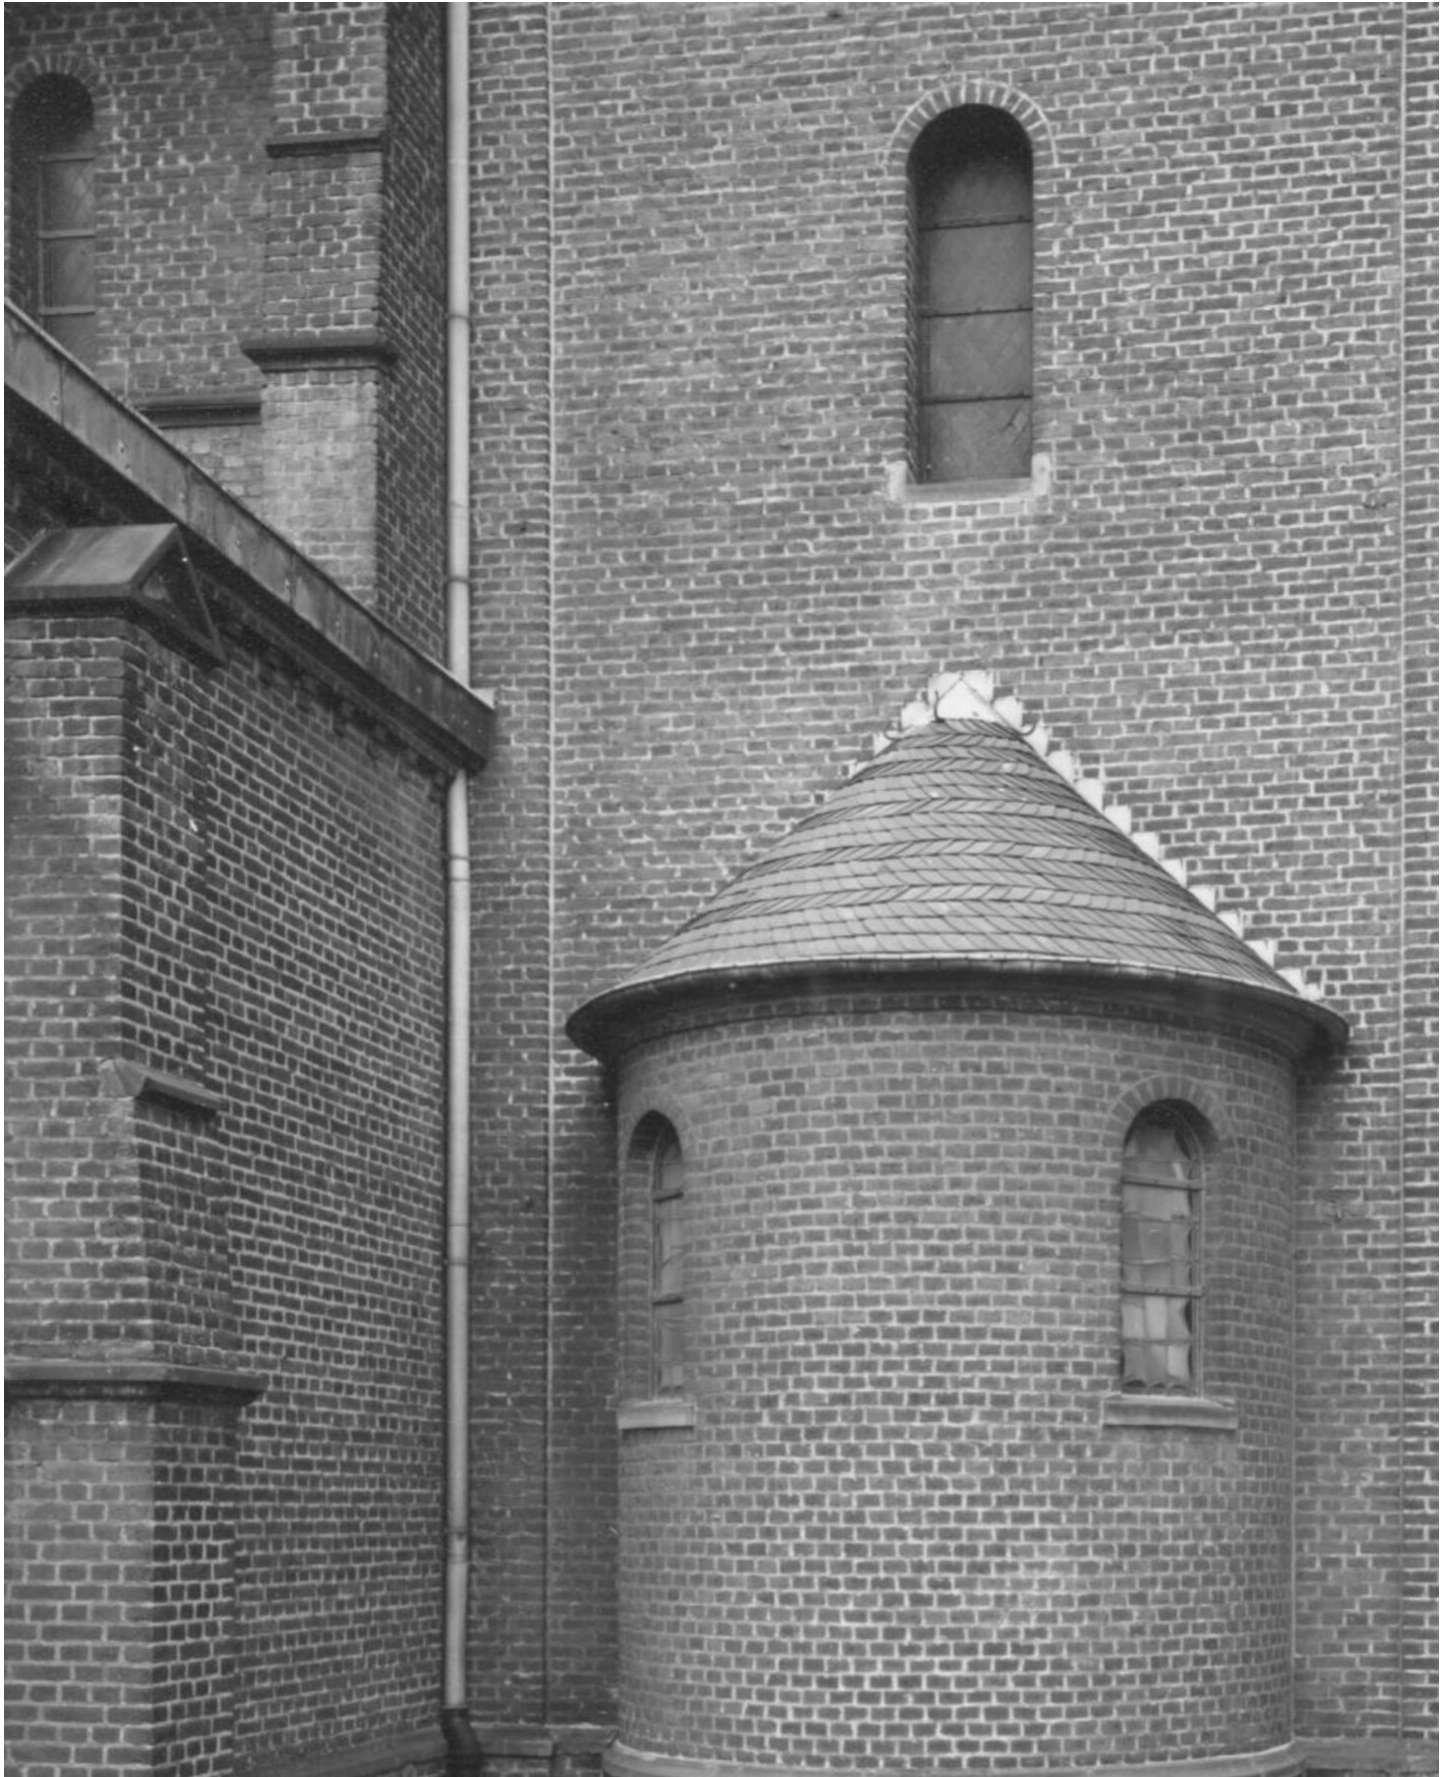

Petra Wunderlich  
Langenfeld Germany, 1982  
Religious buildings, Europe

Silbergelatineprint  
40,5 x 31 cm | 16 x 12 1/4 in  
framed: 75,5 x 60 cm | 29 3/4 x 23 2/3 in  
Edition 5 + 1 AP  
PWF/53

**Bernhard Knaus Fine Art**