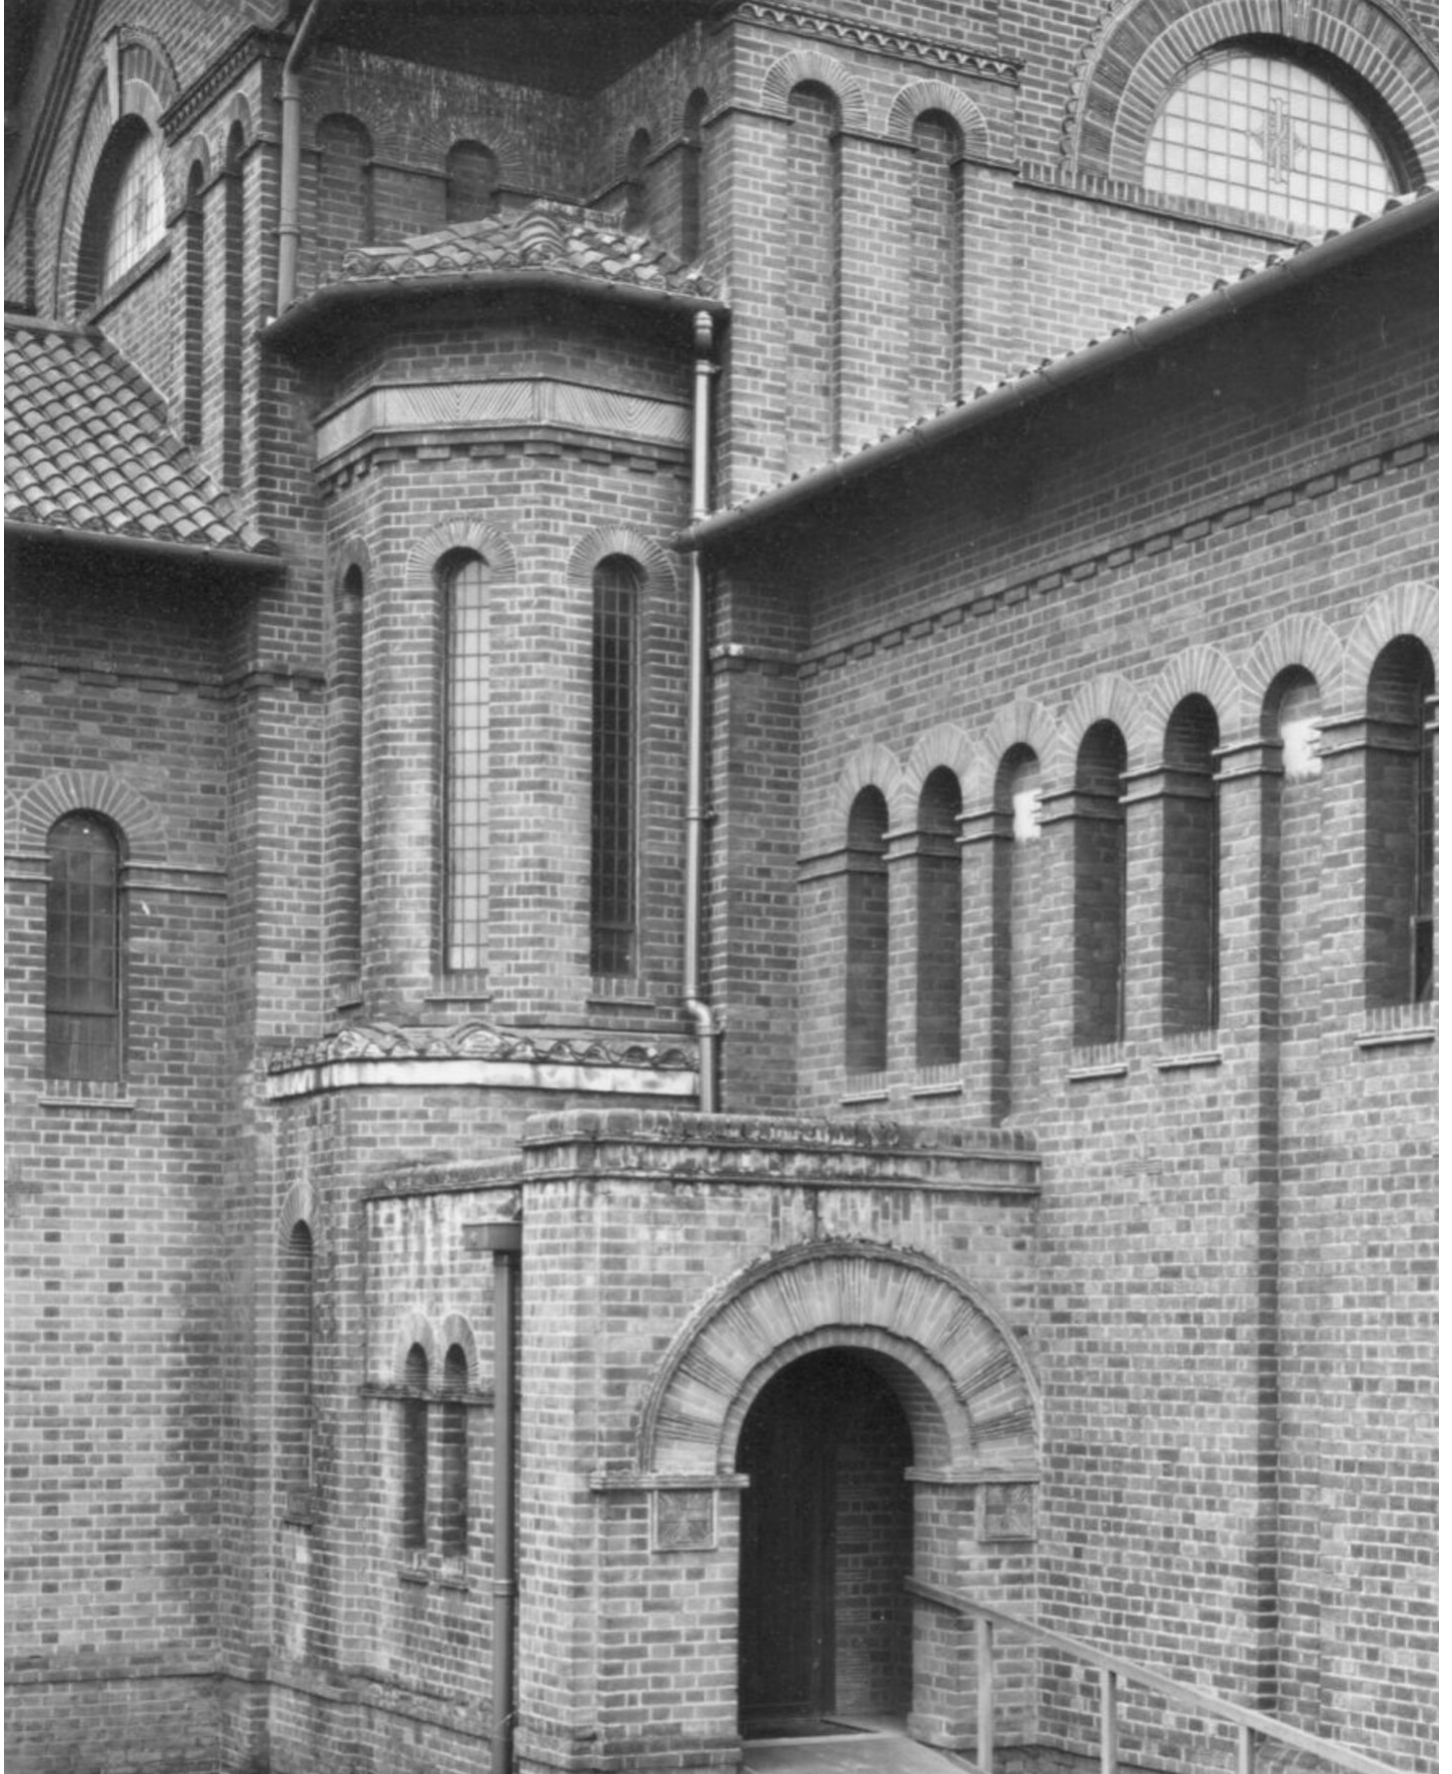

Petra Wunderlich
Gloucester England, 1982
Religious buildings, Europe

Silbergelatineprint
40,5 x 31 cm | 16 x 12 1/4 in
framed: 75,5 x 60 cm | 29 3/4 x 23 2/3 in
Edition 5 + 1 AP
PW/F 55

Bernhard Knaus Fine Art