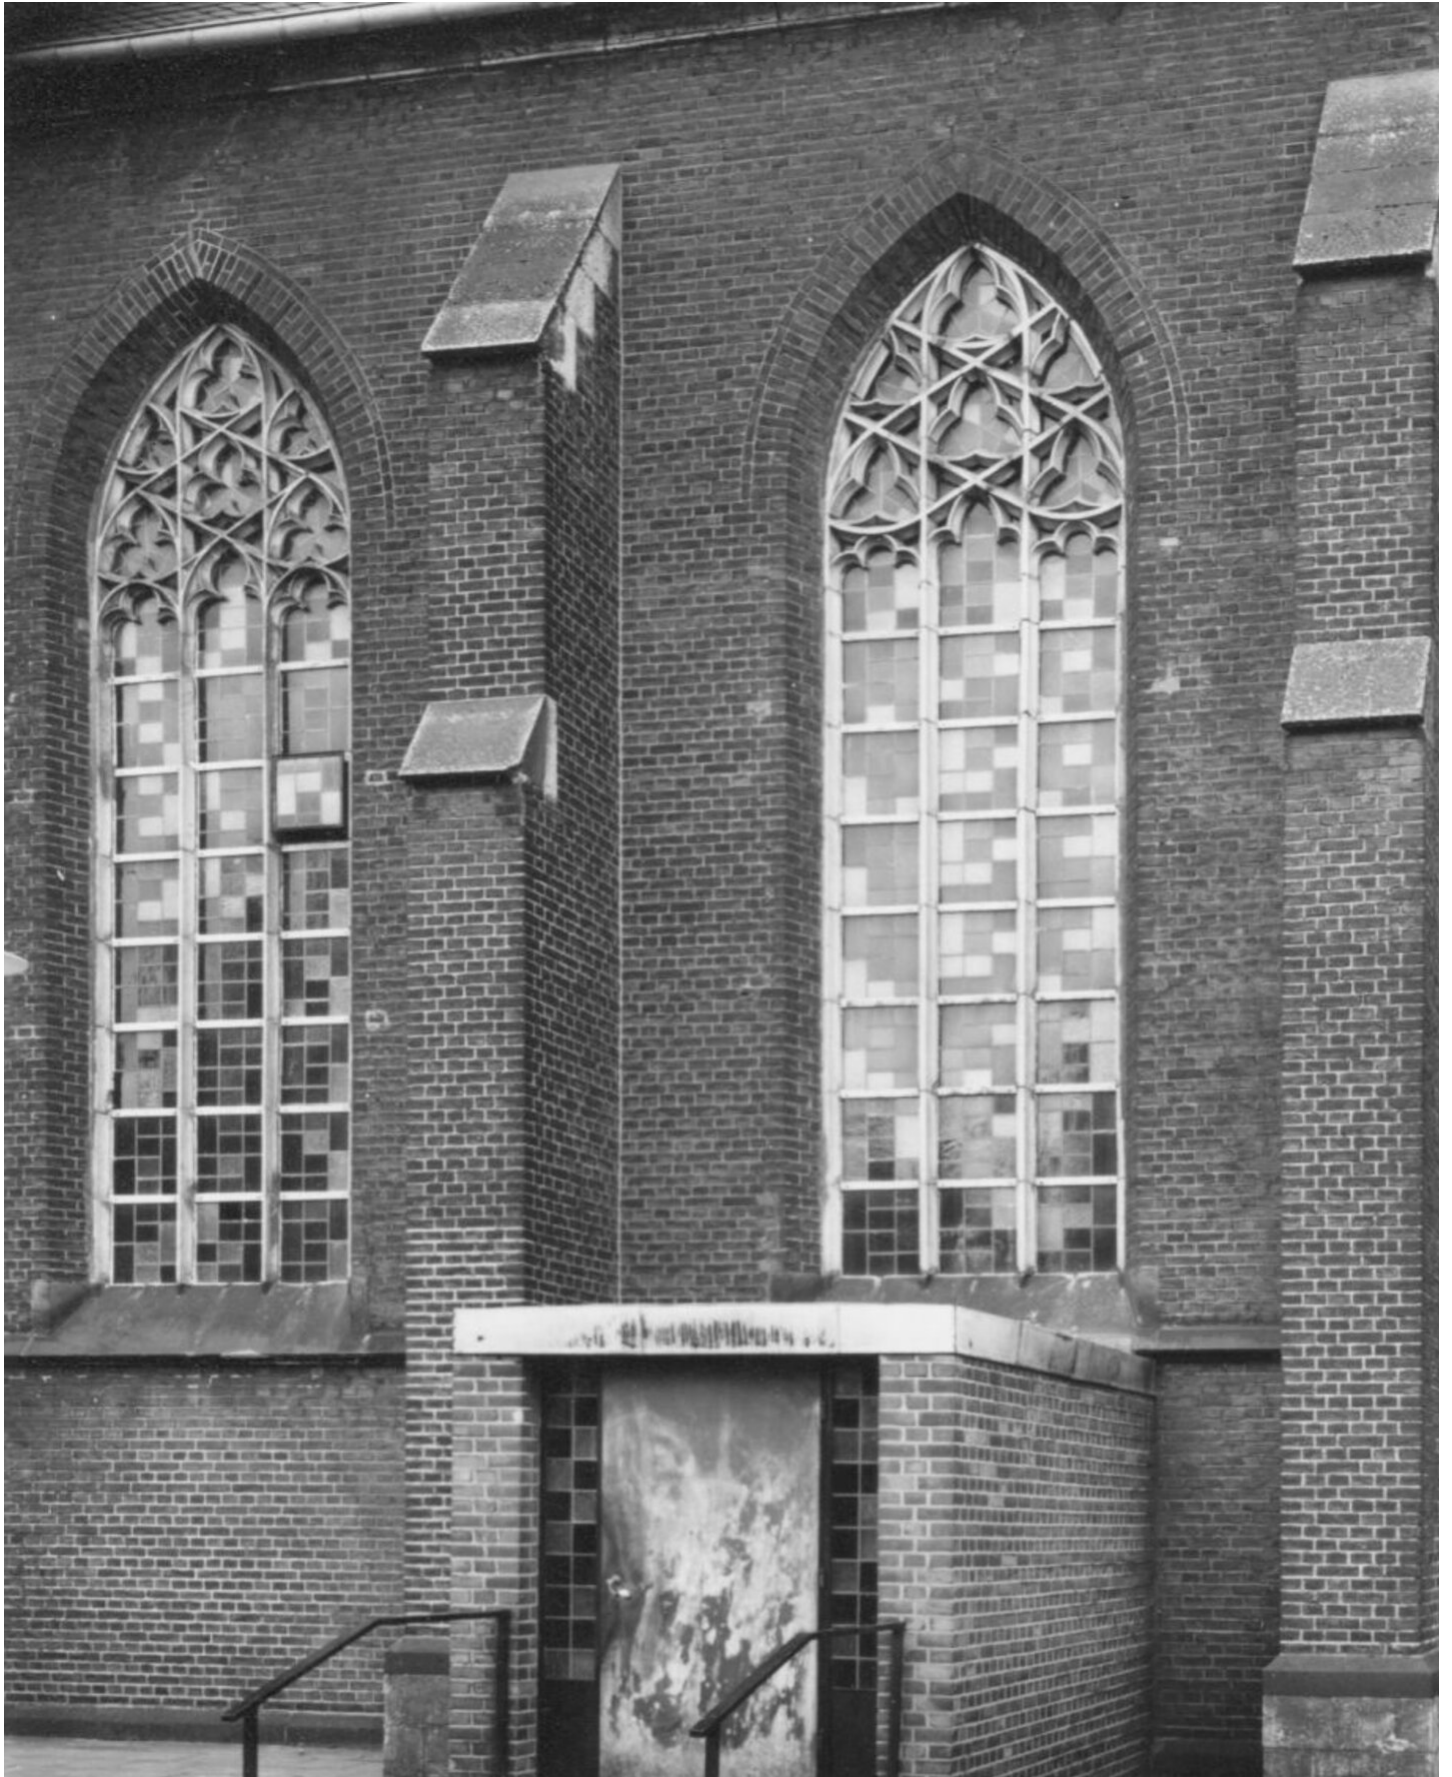

Petra Wunderlich
Oberhausen Germany, 1980
Religious buildings, Europe

Silbergelatineprint
40,5 x 31 cm | 16 x 12 1/4 in
framed: 75,5 x 60 cm | 29 3/4 x 23 2/3 in
Edition 5 + 1 AP
PW/F 54

Bernhard Knaus Fine Art