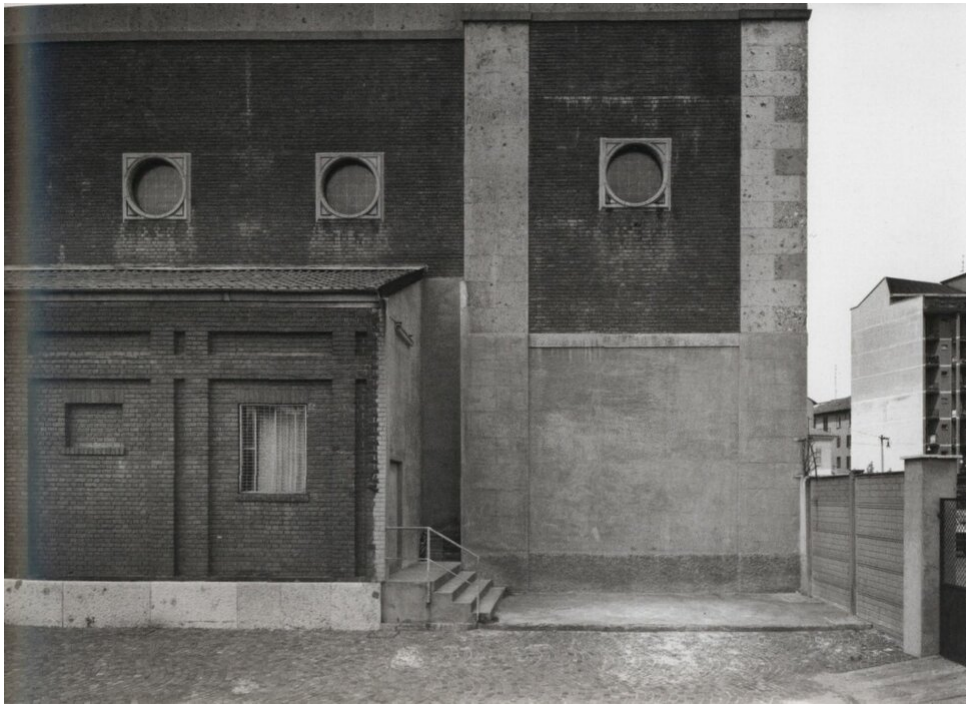

Petra Wunderlich  
Mailand, 1986  
Religious buildings, Europe

Silbergelatineprint  
31 x 40,5 cm | 12 1/4 x 16 in  
framed: 60 x 75,5 cm | 23 2/3 x 29 3/4 in  
Edition 5 + 1 AP

---

**Bernhard Knaus Fine Art**