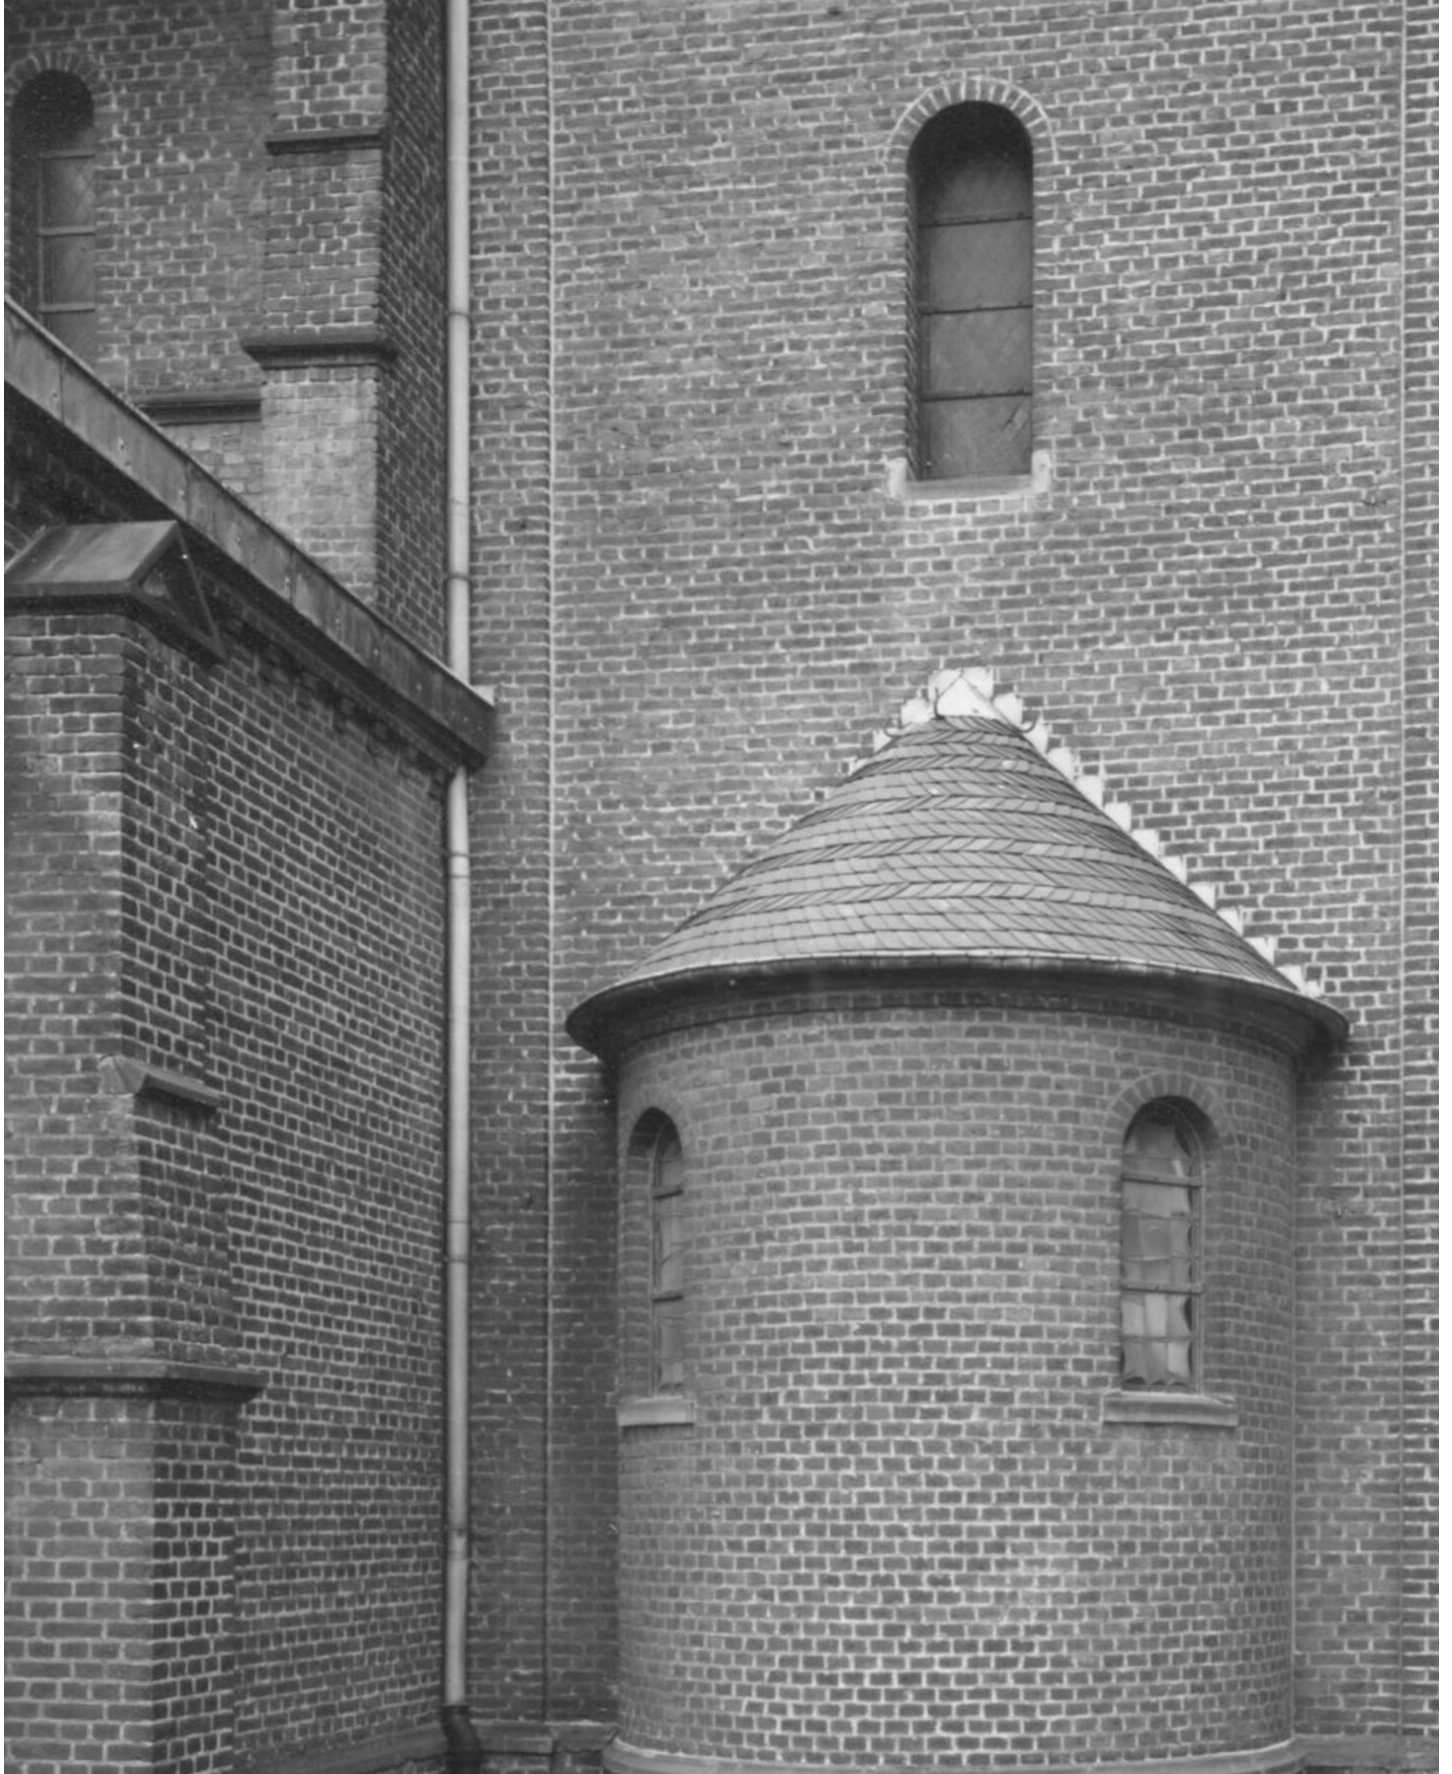

Petra Wunderlich
Langenfeld Germany, 1982
Religious buildings, Europe

Silbergelatineprint
40,5 x 31 cm | 16 x 12 1/4 in
framed: 75,5 x 60 cm | 29 3/4 x 23 2/3 in
Edition 5 + 1 AP
PWF/53

Bernhard Knaus Fine Art