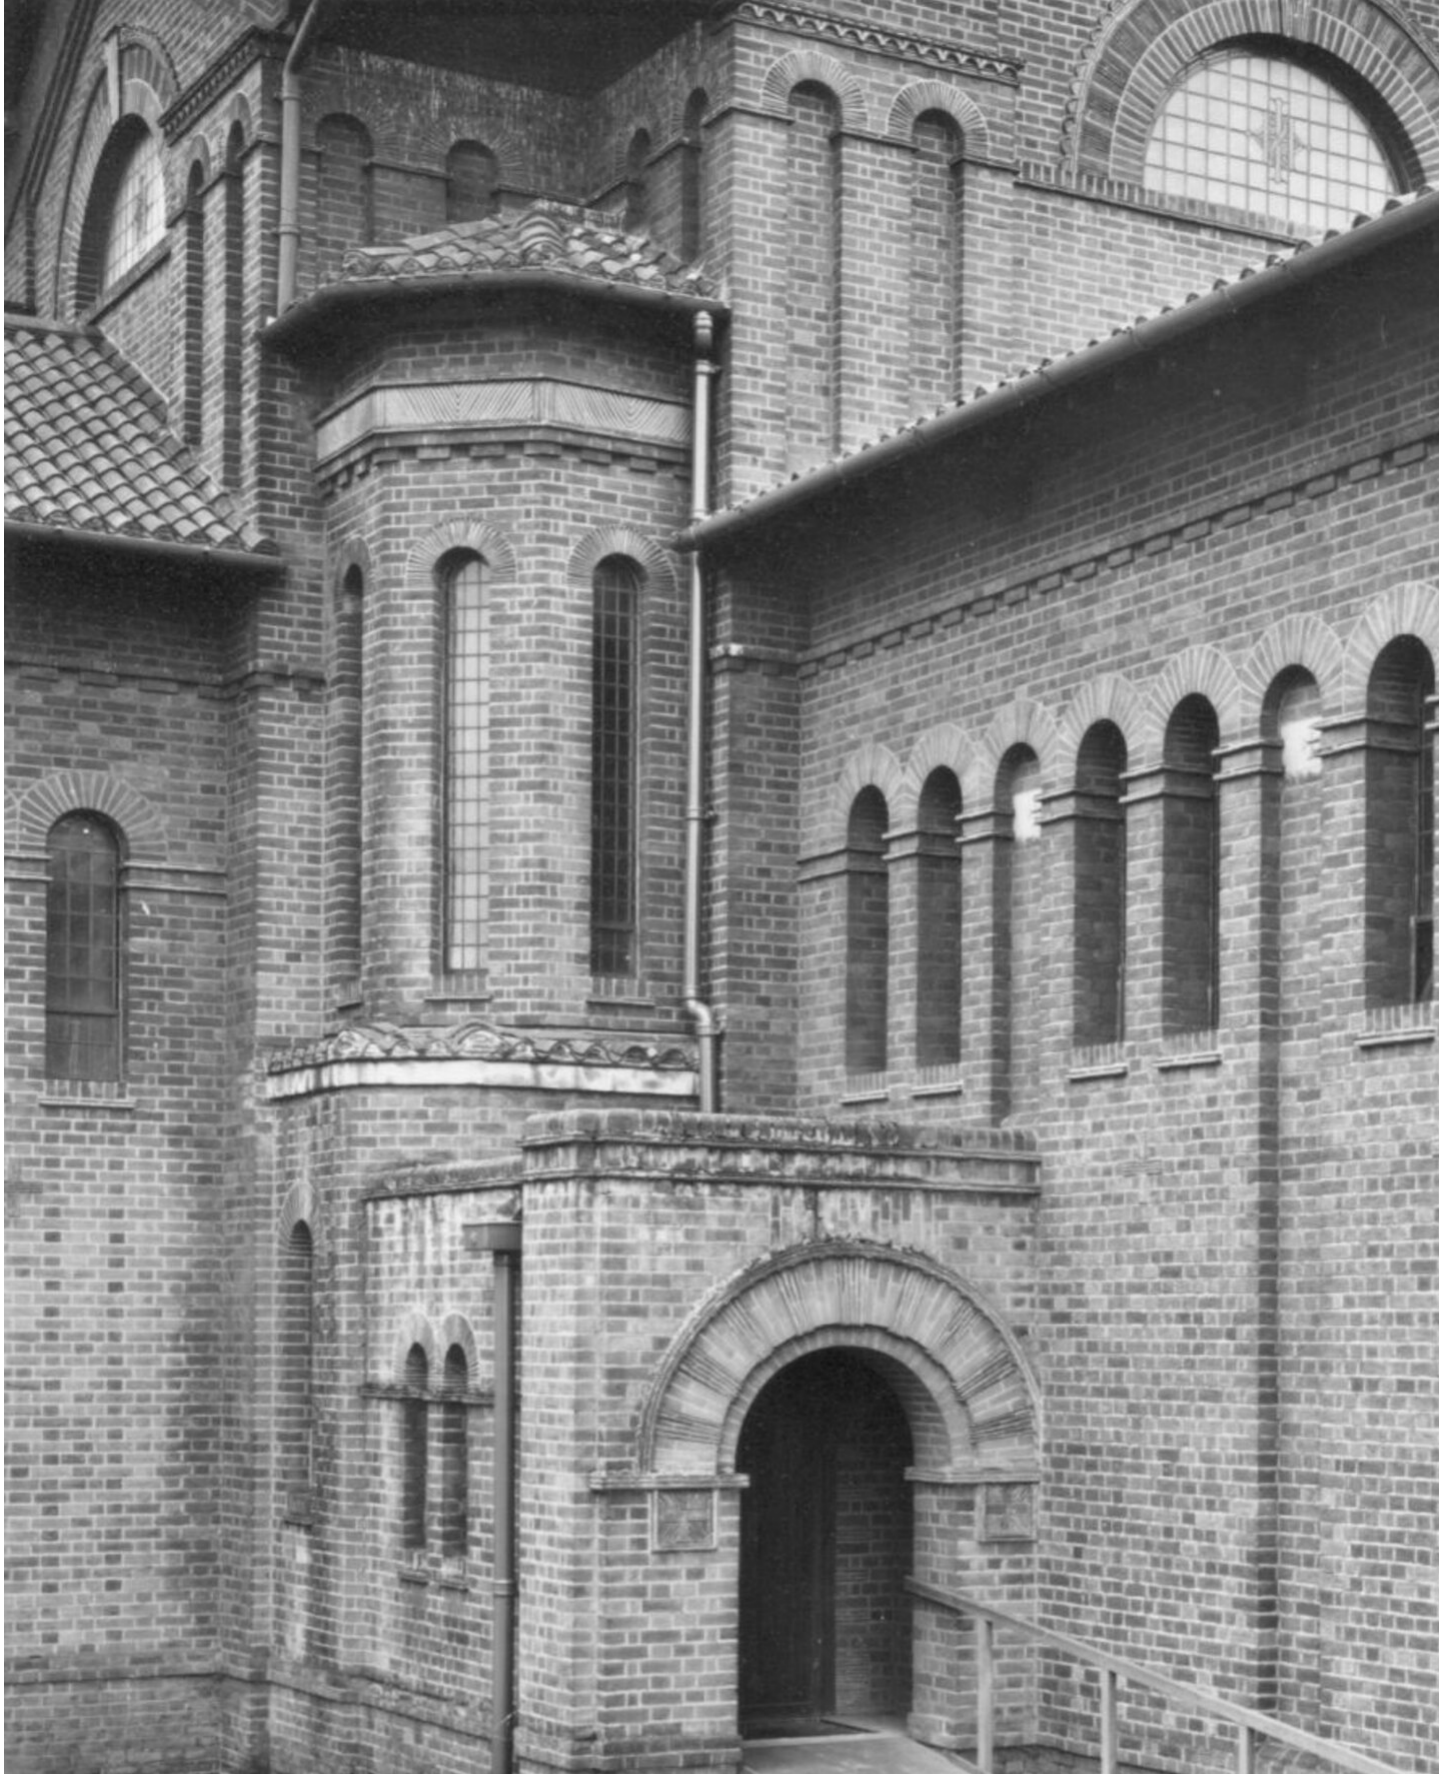

Petra Wunderlich  
Gloucester England, 1982  
Religious buildings, Europe

Silbergelatineprint  
40,5 x 31 cm | 16 x 12 1/4 in  
framed: 75,5 x 60 cm | 29 3/4 x 23 2/3 in  
Edition 5 + 1 AP  
PW/F 55

---