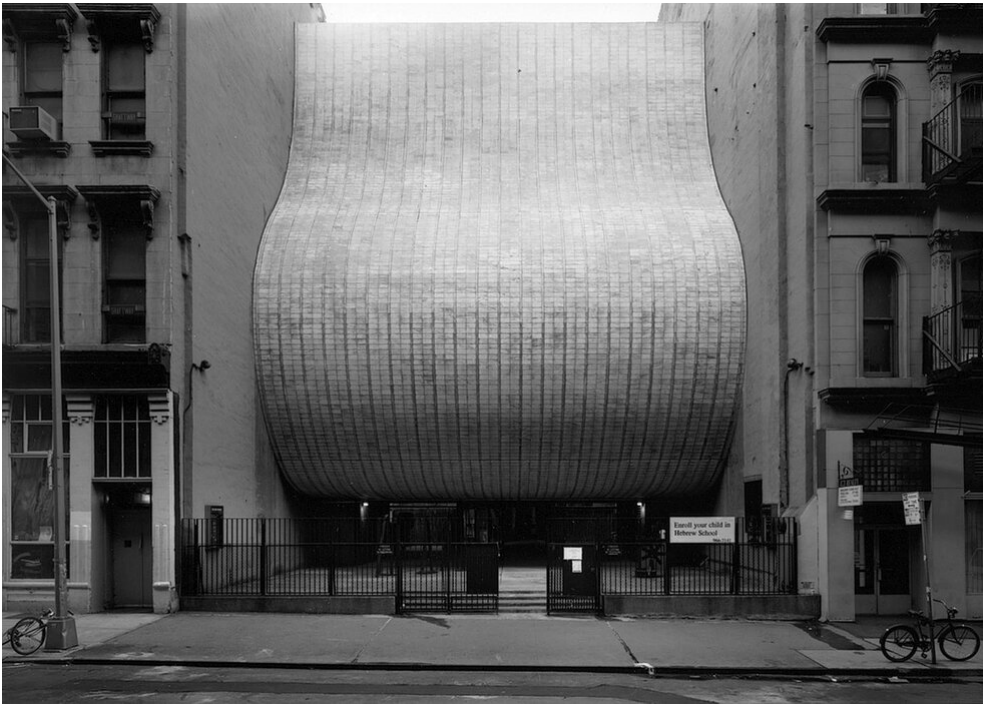

Petra Wunderlich
Synagogue for the Arts, NY / Congregation Shaare Zedek, Manhattan/NYC, 2013
Synagogues, New York City

Silbergelatineprint
39 x 54,5 cm | 15 1/3 x 21 1/2 in
framed: 60 x 75 cm | 23 2/3 x 29 1/2 in
Edition 5 + 1 AP
PW/F 23