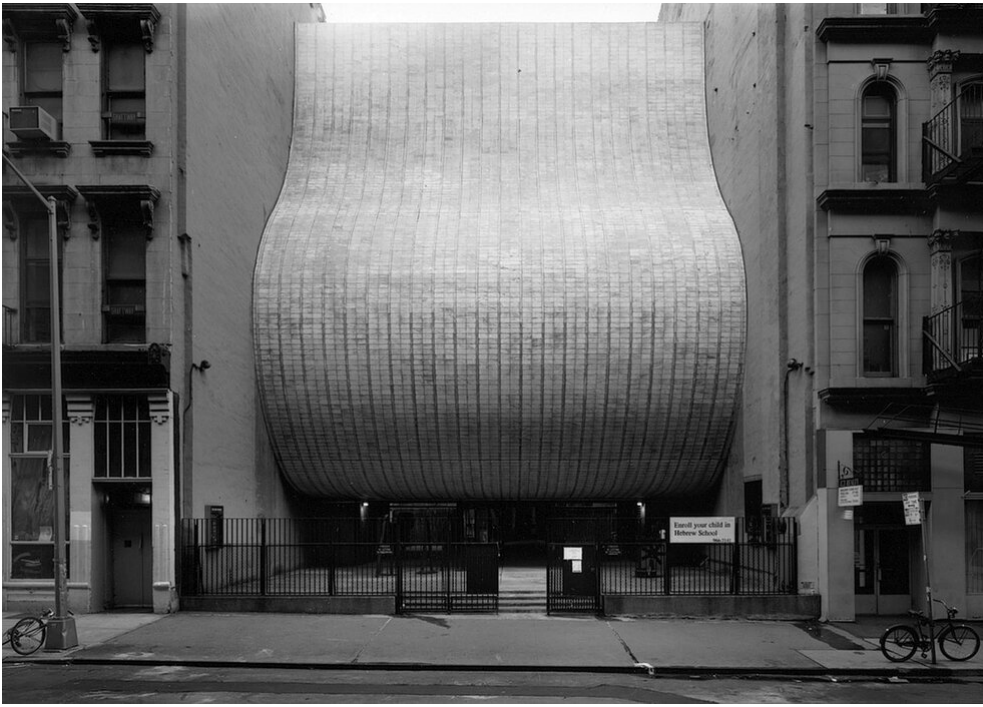

Petra Wunderlich  
Synagogue for the Arts, NY / Congregation Shaare Zedek, Manhattan/NYC, 2013  
Synagogues, New York City

Silbergelatineprint  
39 x 54,5 cm | 15 1/3 x 21 1/2 in  
framed: 60 x 75 cm | 23 2/3 x 29 1/2 in  
Edition 5 + 1 AP  
PW/F 23