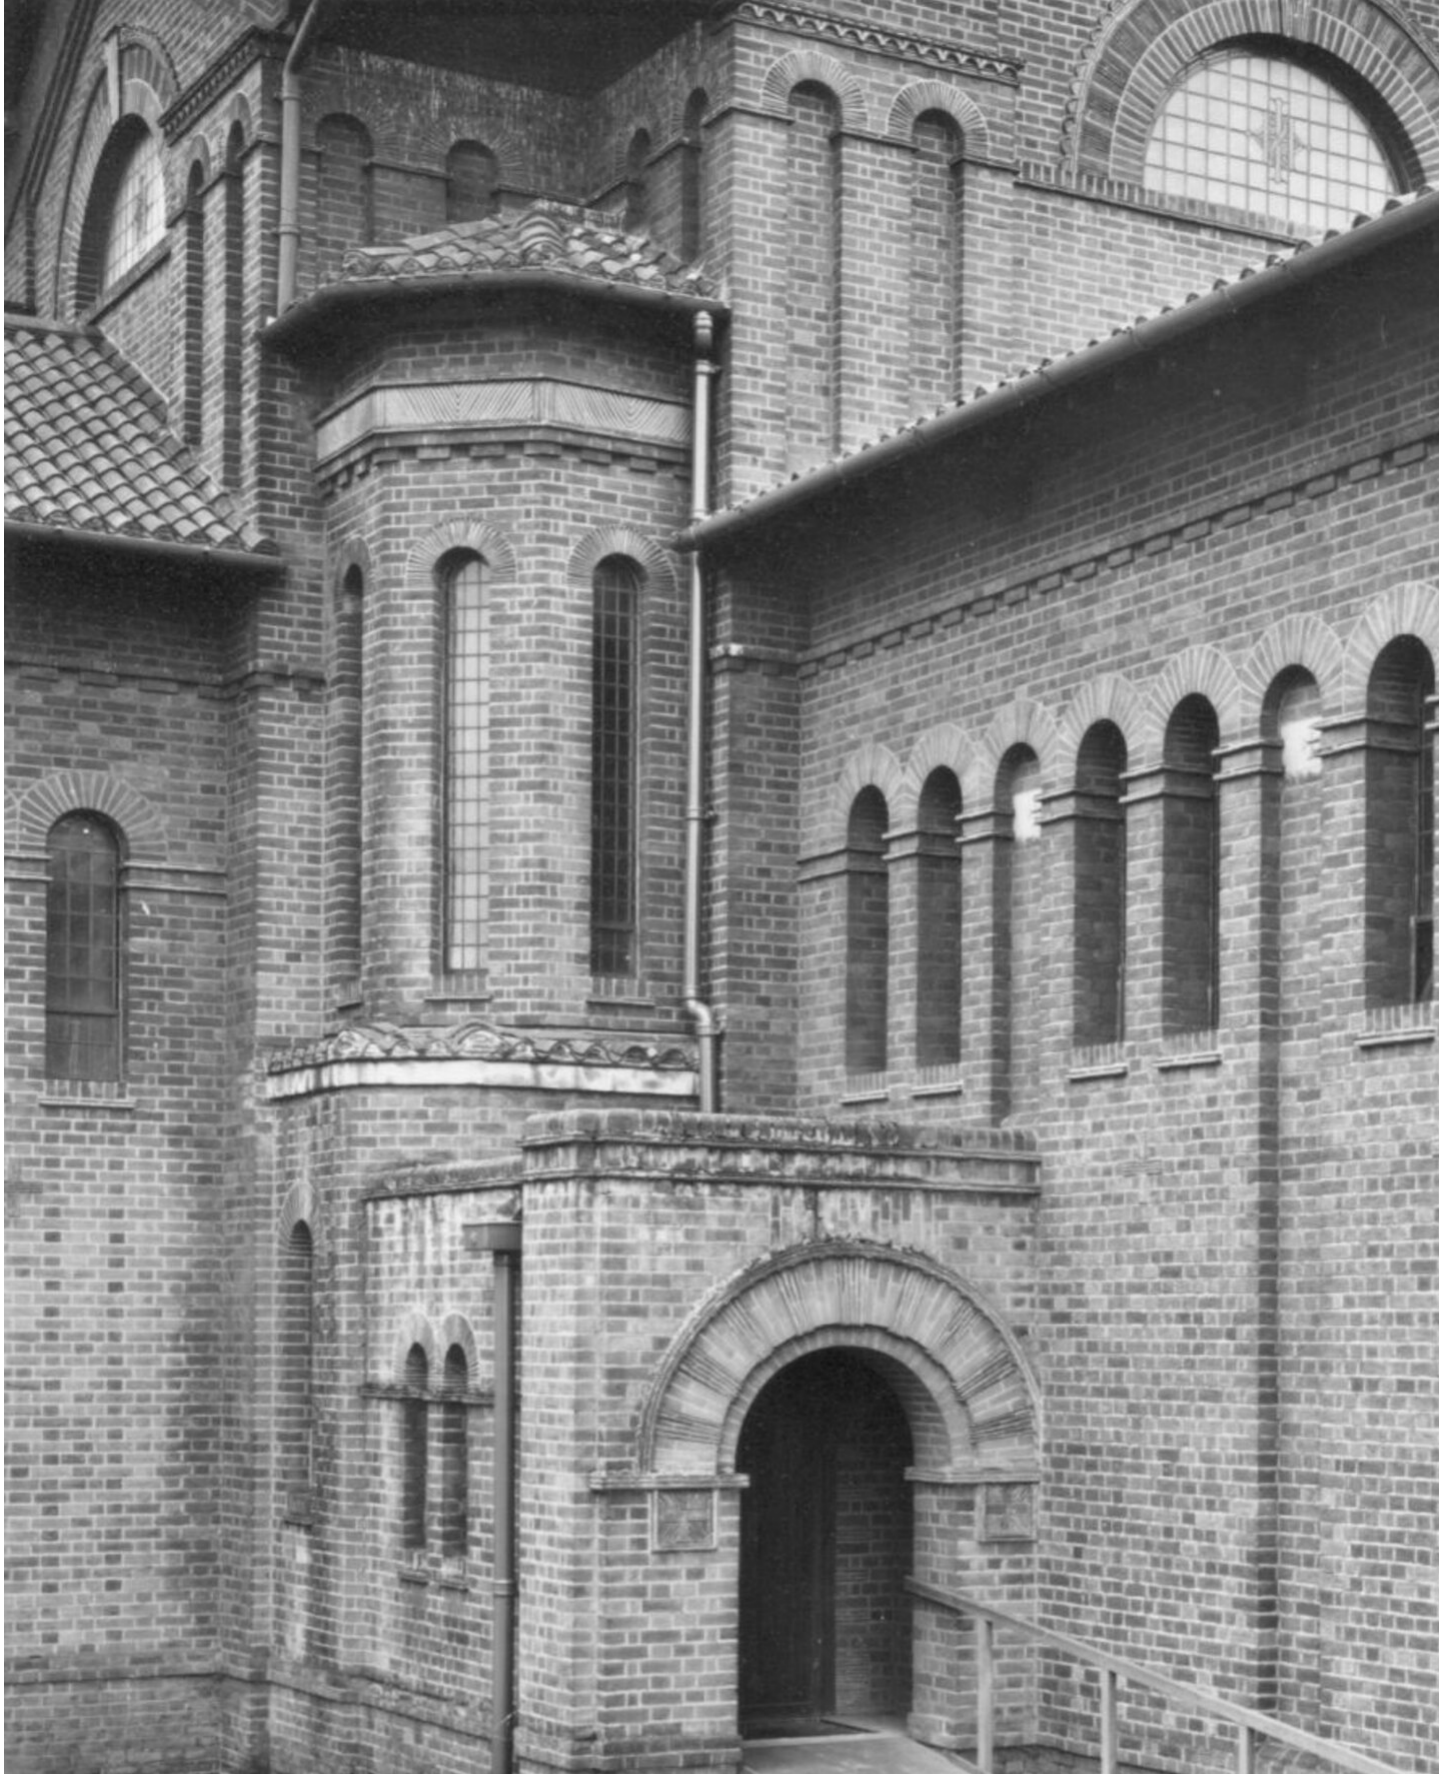

Petra Wunderlich
Gloucester England, 1982
Religious buildings, Europe

Silbergelatineprint
40,5 x 31 cm | 16 x 12 1/4 in
framed: 75,5 x 60 cm | 29 3/4 x 23 2/3 in
Edition 5 + 1 AP
PWF/55

Bernhard Knaus Fine Art