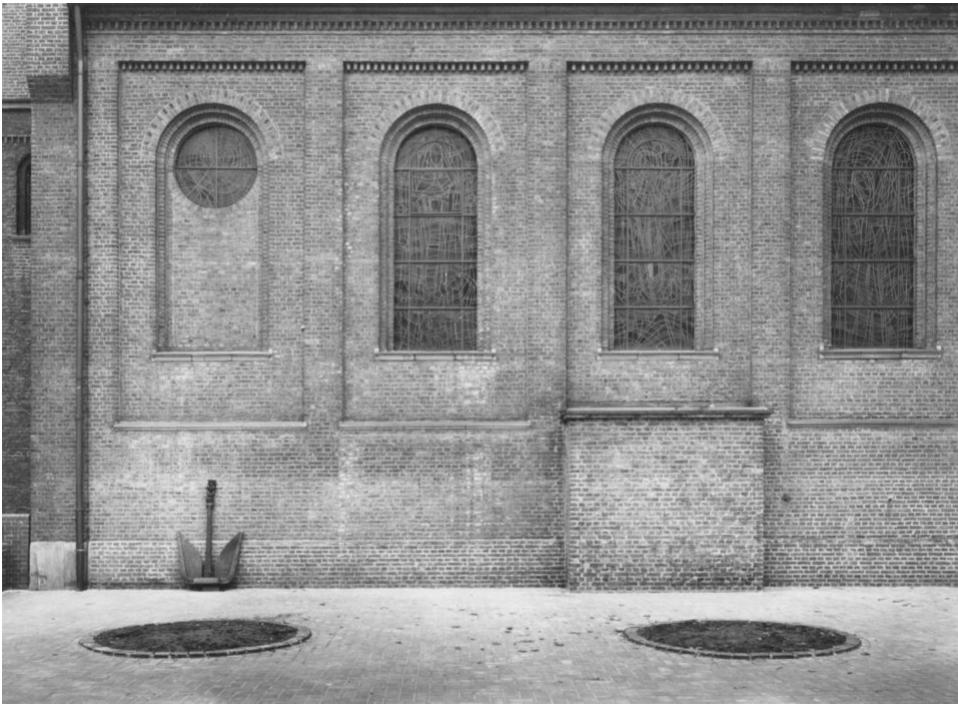

Petra Wunderlich  
Duisburg Germany, 1982  
Religious buildings, Europe

Silbergelatineprint  
31 x 40,5 cm | 12 1/4 x 16 in  
framed: 75,5 x 60 cm | 29 3/4 x 23 2/3 in  
Edition 5 + 1 AP  
PW/F 51

---

**Bernhard Knaus Fine Art**