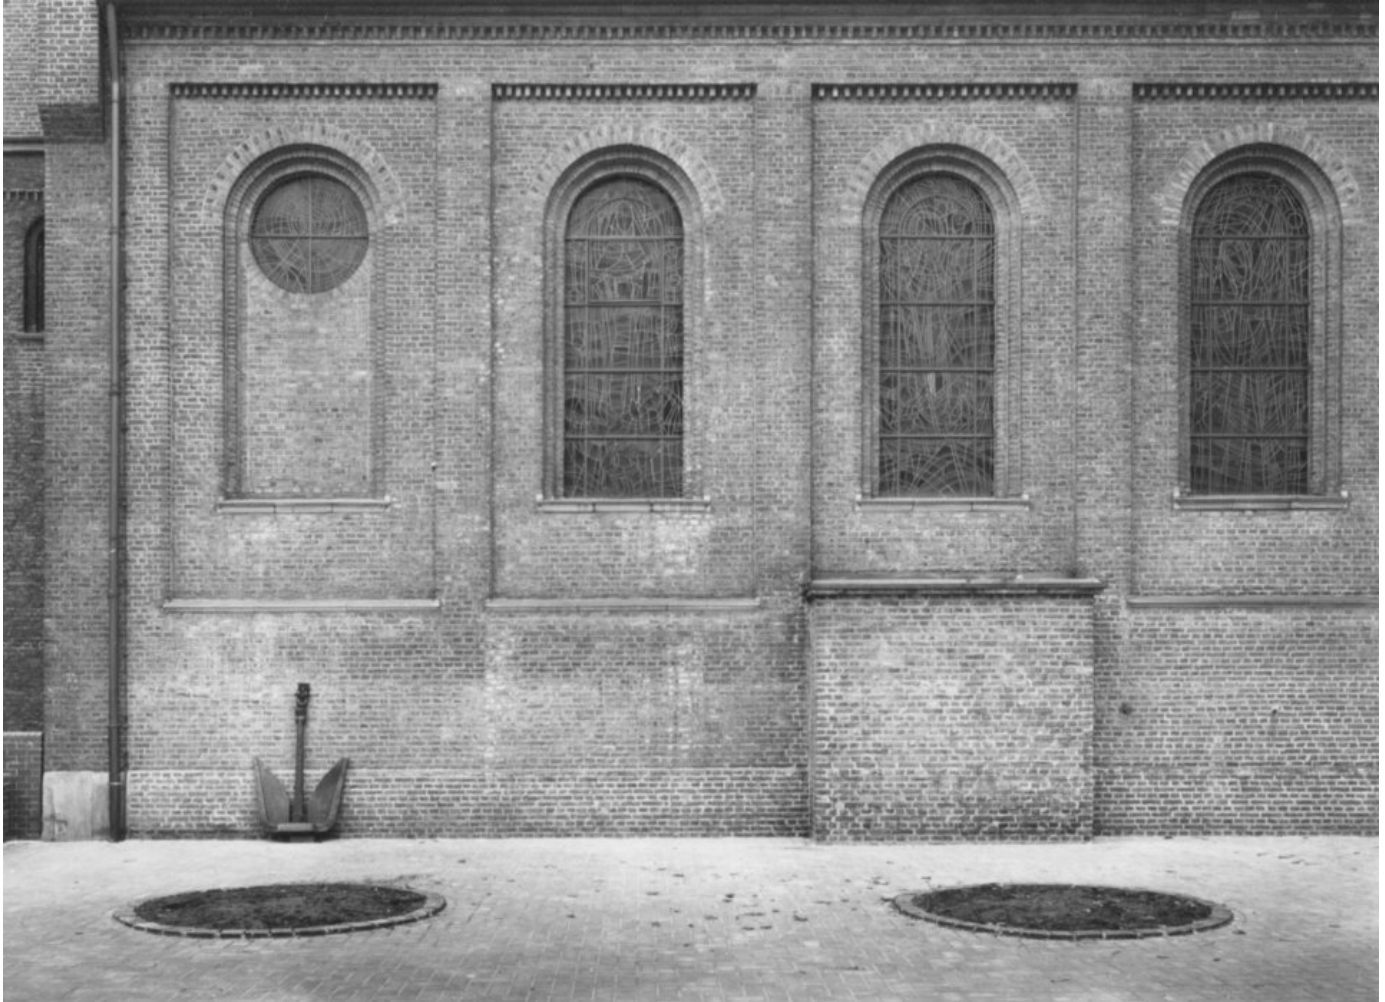

Petra Wunderlich

Duisburg Germany, 1982
Religious buildings, Europe

Silbergelatineprint
31 x 40,5 cm | 12 1/4 x 16 in
framed: 75,5 x 60 cm | 29 3/4 x 23 2/3 in
Edition 5 + 1 AP
PW/F 51

Bernhard Knaus Fine Art