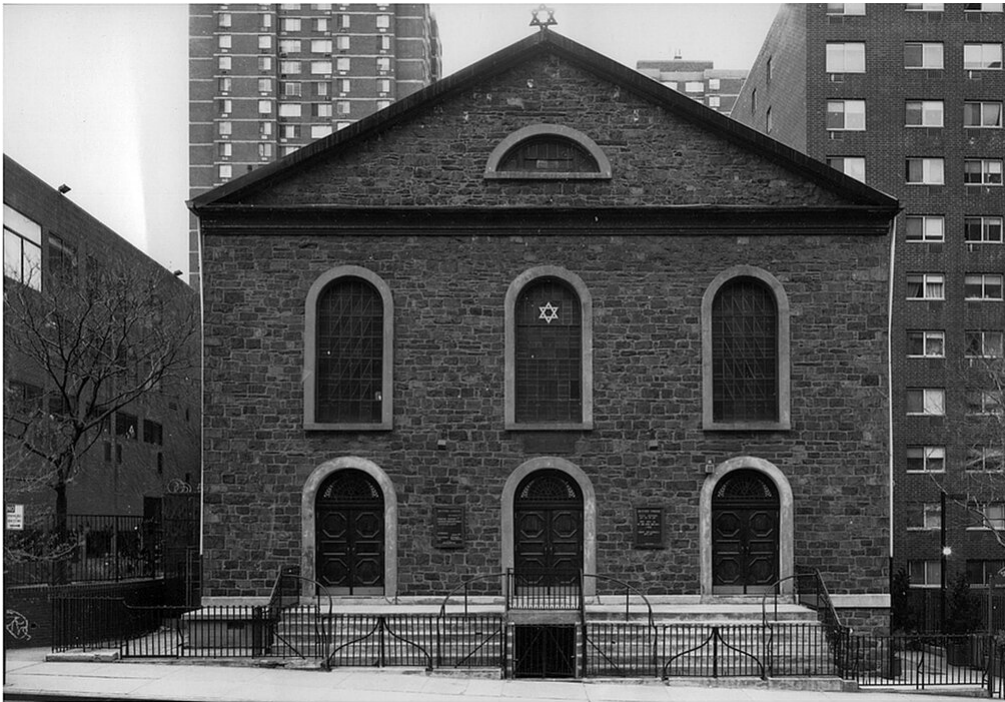

Petra Wunderlich
Congregation Beth Harknesseth Anshe Bialystok, Manhattan/NYC, 2010
Synagogues, New York City

Silbergelatineprint
39 x 54,5 cm | 15 1/3 x 21 1/2 in
framed: 60 x 75 cm | 23 2/3 x 29 1/2 in
Edition 5 + 1 AP
PWF/13