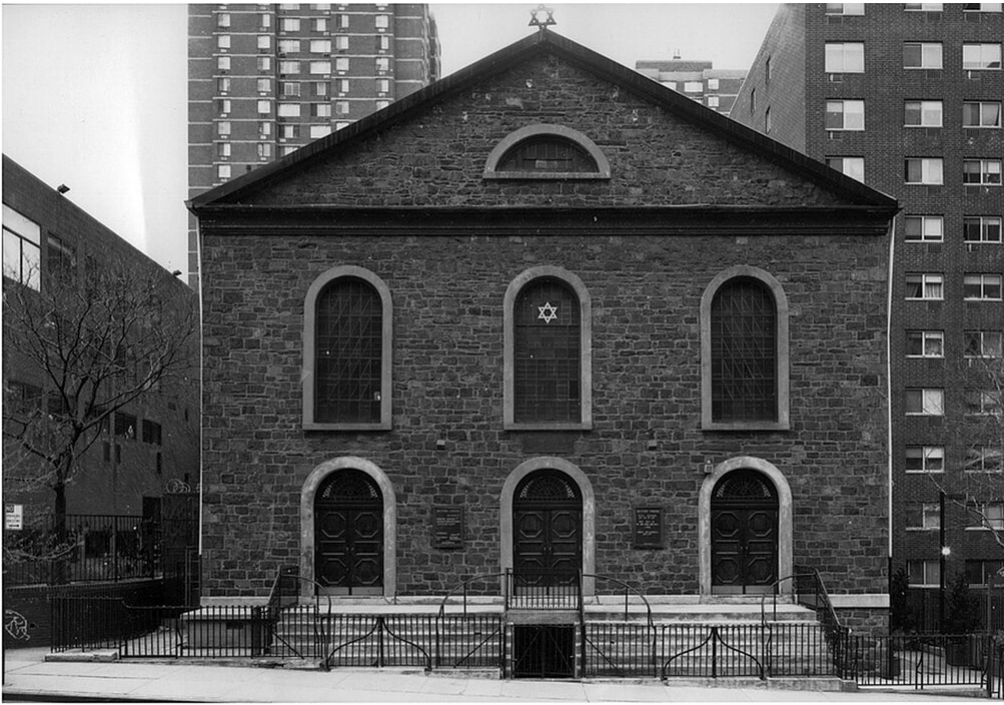

Petra Wunderlich  
Congregation Beth Harknesseth Anshe Bialystok, Manhattan/NYC, 2010  
Synagogues, New York City

Silbergelatineprint  
39 x 54,5 cm | 15 1/3 x 21 1/2 in  
framed: 60 x 75 cm | 23 2/3 x 29 1/2 in  
Edition 5 + 1 AP  
PWF/13