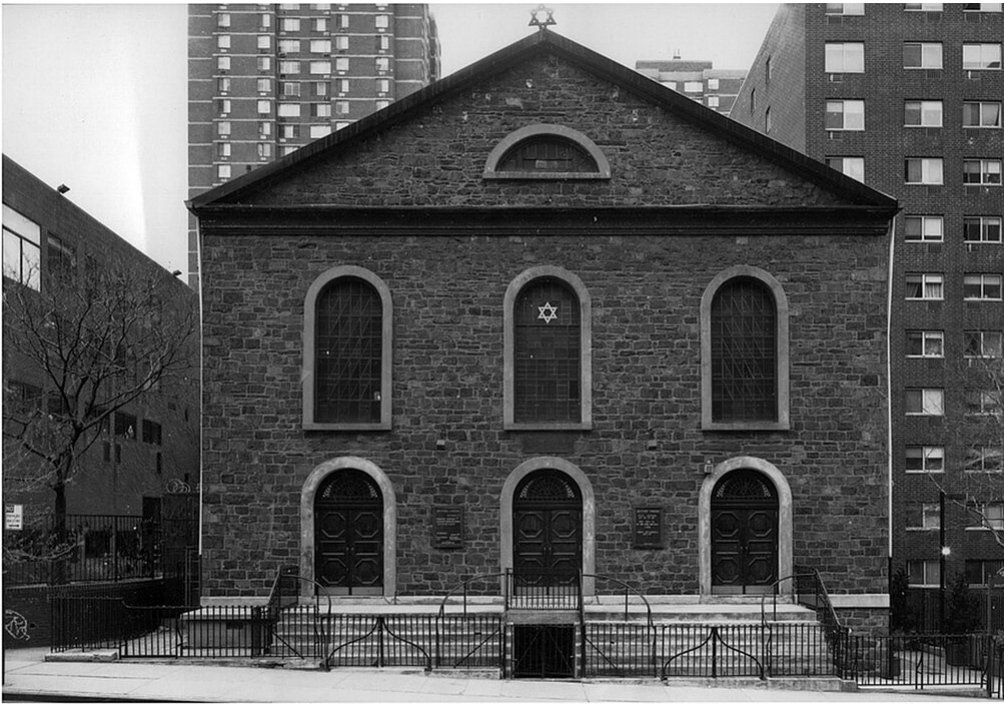

Petra Wunderlich
Congregation Beth Hakeneseth Anshe Bialystok, Manhattan/NYC, 2010
Synagogues, New York City

Silbergelatineprint
39 x 54,5 cm | 15 1/3 x 21 1/2 in
framed: 60 x 75 cm | 23 2/3 x 29 1/2 in
Edition 5 + 1 AP
PWF/13