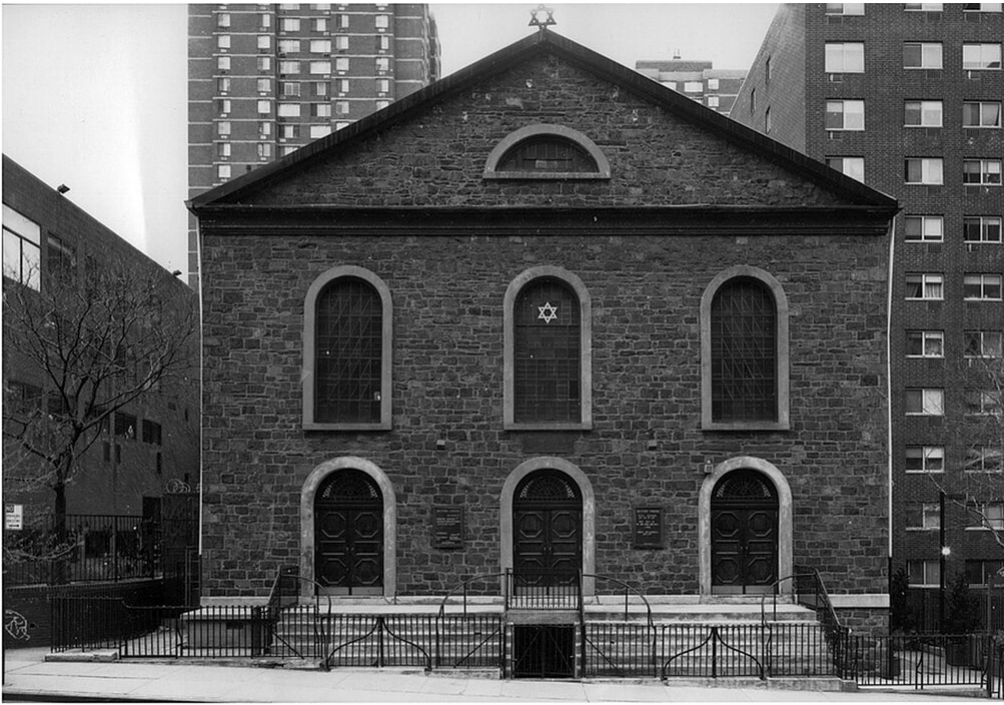

Petra Wunderlich
Congregation Beth Harknesseth Anshe Bialystok, Manhattan/NYC, 2010
Synagogues, New York City

Silbergelatineprint
39 x 54,5 cm | 15 1/3 x 21 1/2 in
framed: 60 x 75 cm | 23 2/3 x 29 1/2 in
Edition 5 + 1 AP
PWF/13