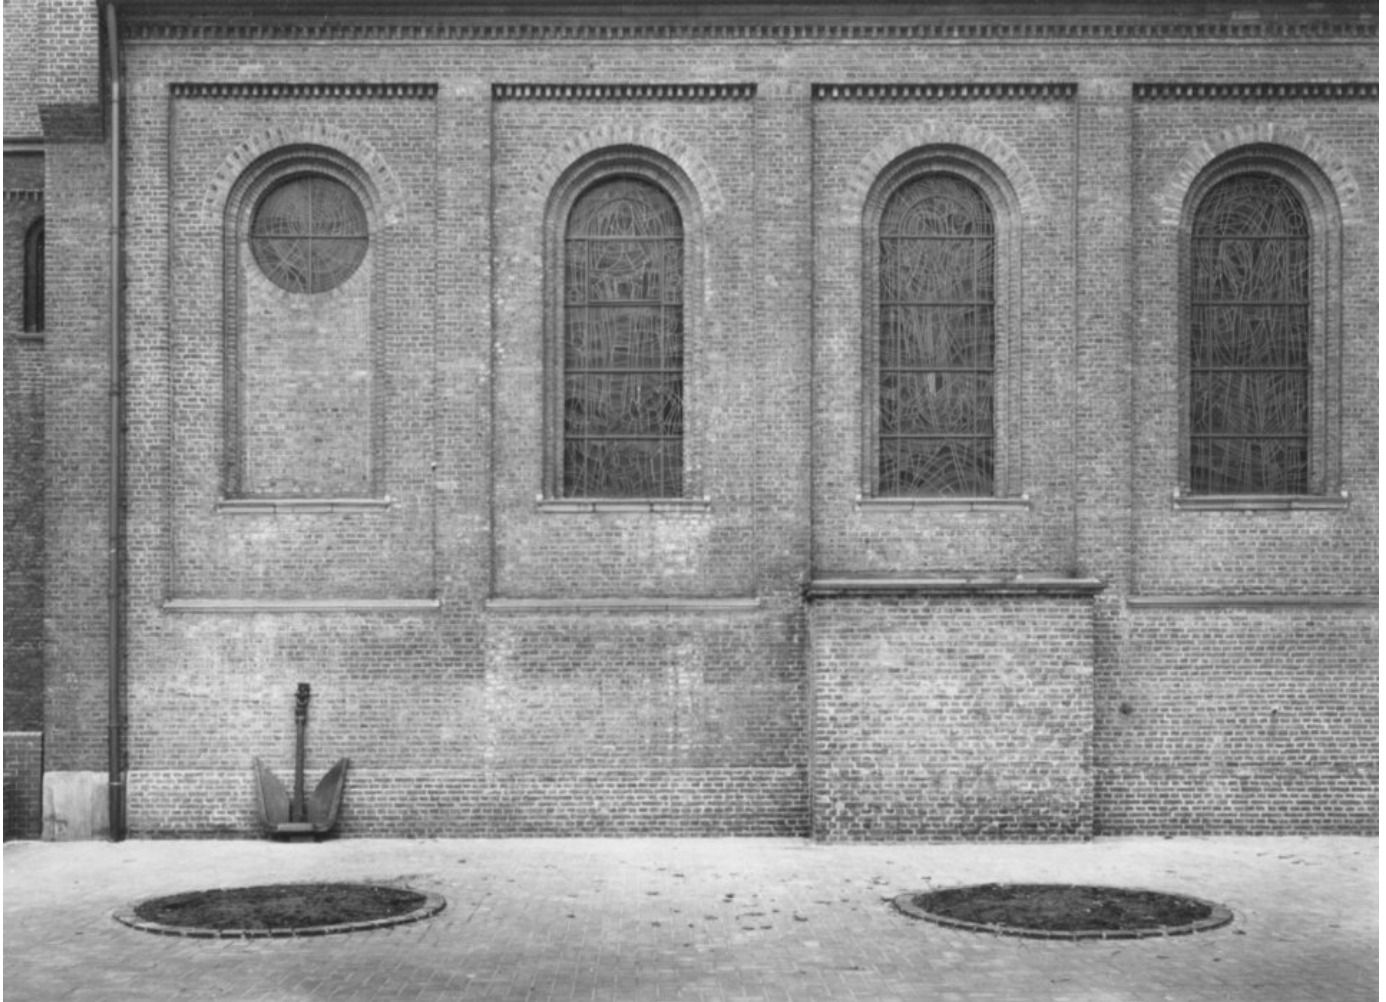

Petra Wunderlich

Duisburg Germany, 1982
Religious buildings, Europe

Silbergelatineprint
31 x 40,5 cm | 12 1/4 x 16 in
framed: 75,5 x 60 cm | 29 3/4 x 23 2/3 in
Edition 5 + 1 AP
PW/F 51

Bernhard Knaus Fine Art