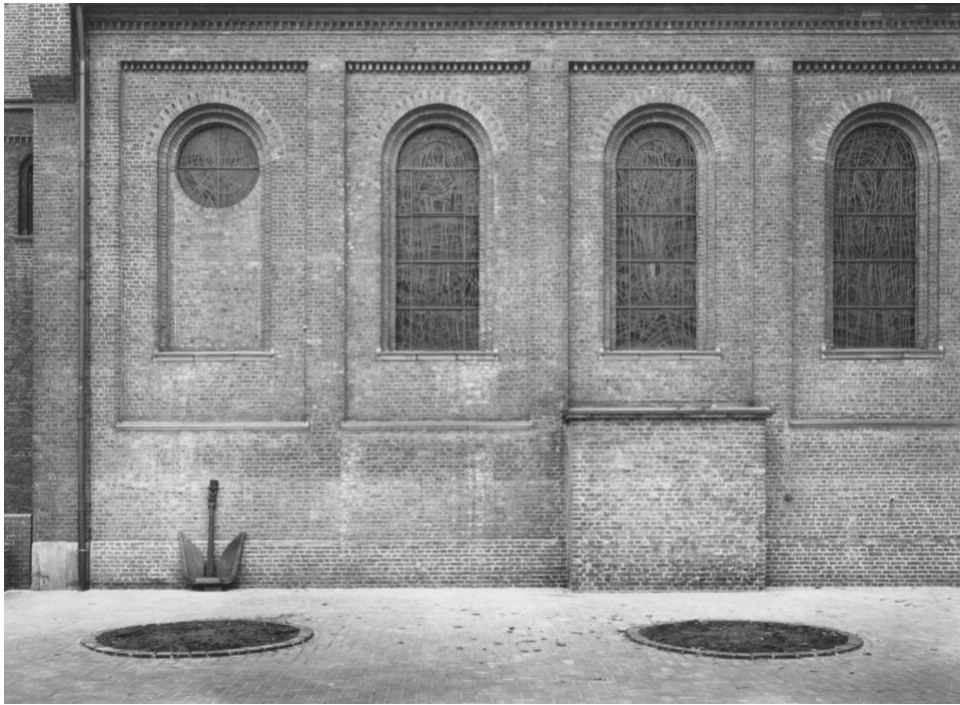

Petra Wunderlich
Duisburg Germany, 1982
Religious buildings, Europe

Silbergelatineprint
31 x 40,5 cm | 12 1/4 x 16 in
framed: 75,5 x 60 cm | 29 3/4 x 23 2/3 in
Edition 5 + 1 AP
PW/F 51

Bernhard Knaus Fine Art