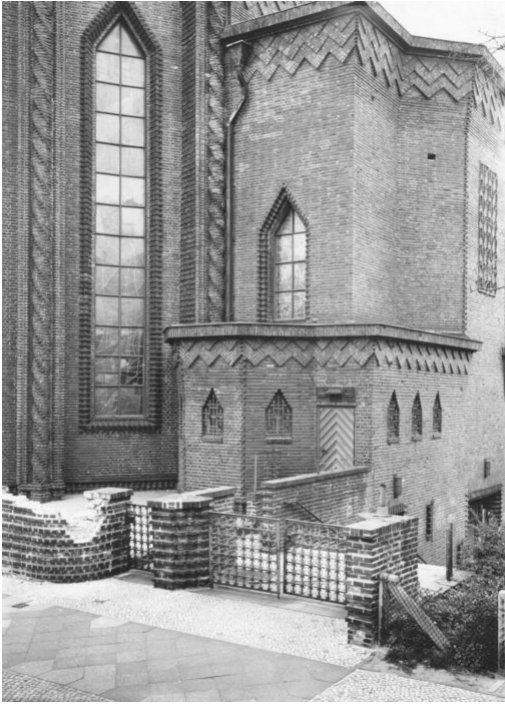

Petra Wunderlich
Berlin Germany, 1984
Religious buildings, Europe

Silbergelatineprint
40,5 x 31 cm | 16 x 12 1/4 in
framed: 75,5 x 60 cm | 29 3/4 x 23 2/3 in
Edition 5 + 1 AP
PW/F 56

Bernhard Knaus Fine Art