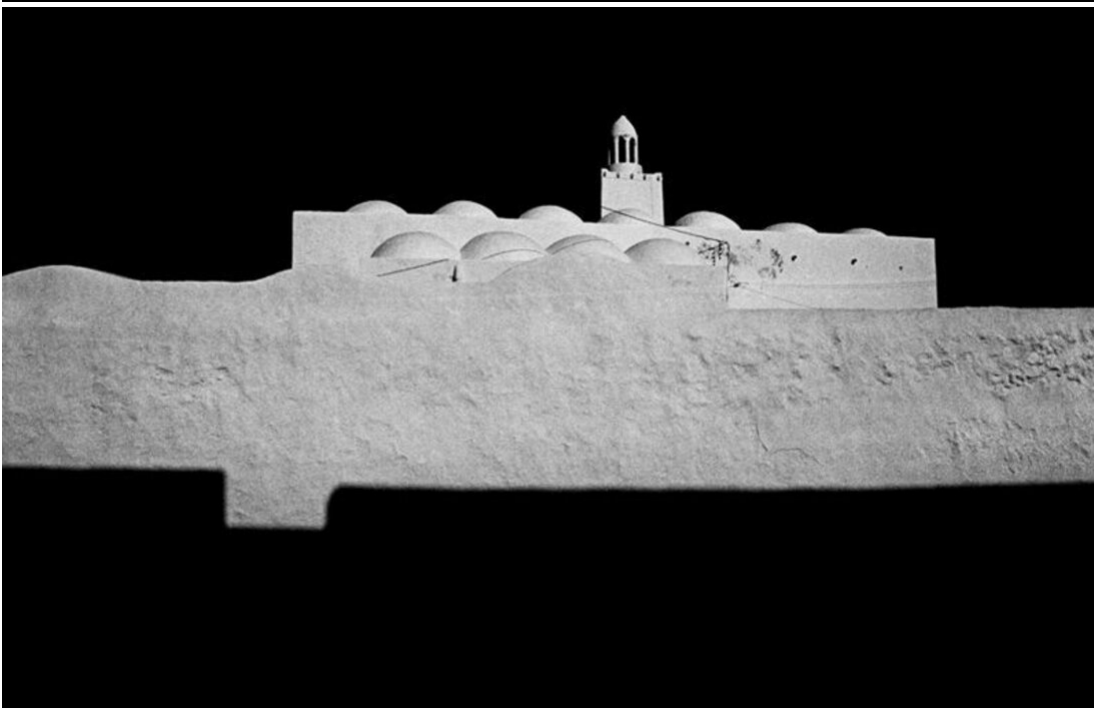

Peter Schlör  
Mosque, 1988 - 2006

C-print, diasec in white raised panel  
60 x 104 cm | 23 2/3 x 41 in  
framed: 100 x 146 x 3 cm | 39 1/3 x 57 1/2 x 1 1/4 in  
Edition 6 Ex. + 2 EA  
PS/F 69

**Bernhard Knaus Fine Art**