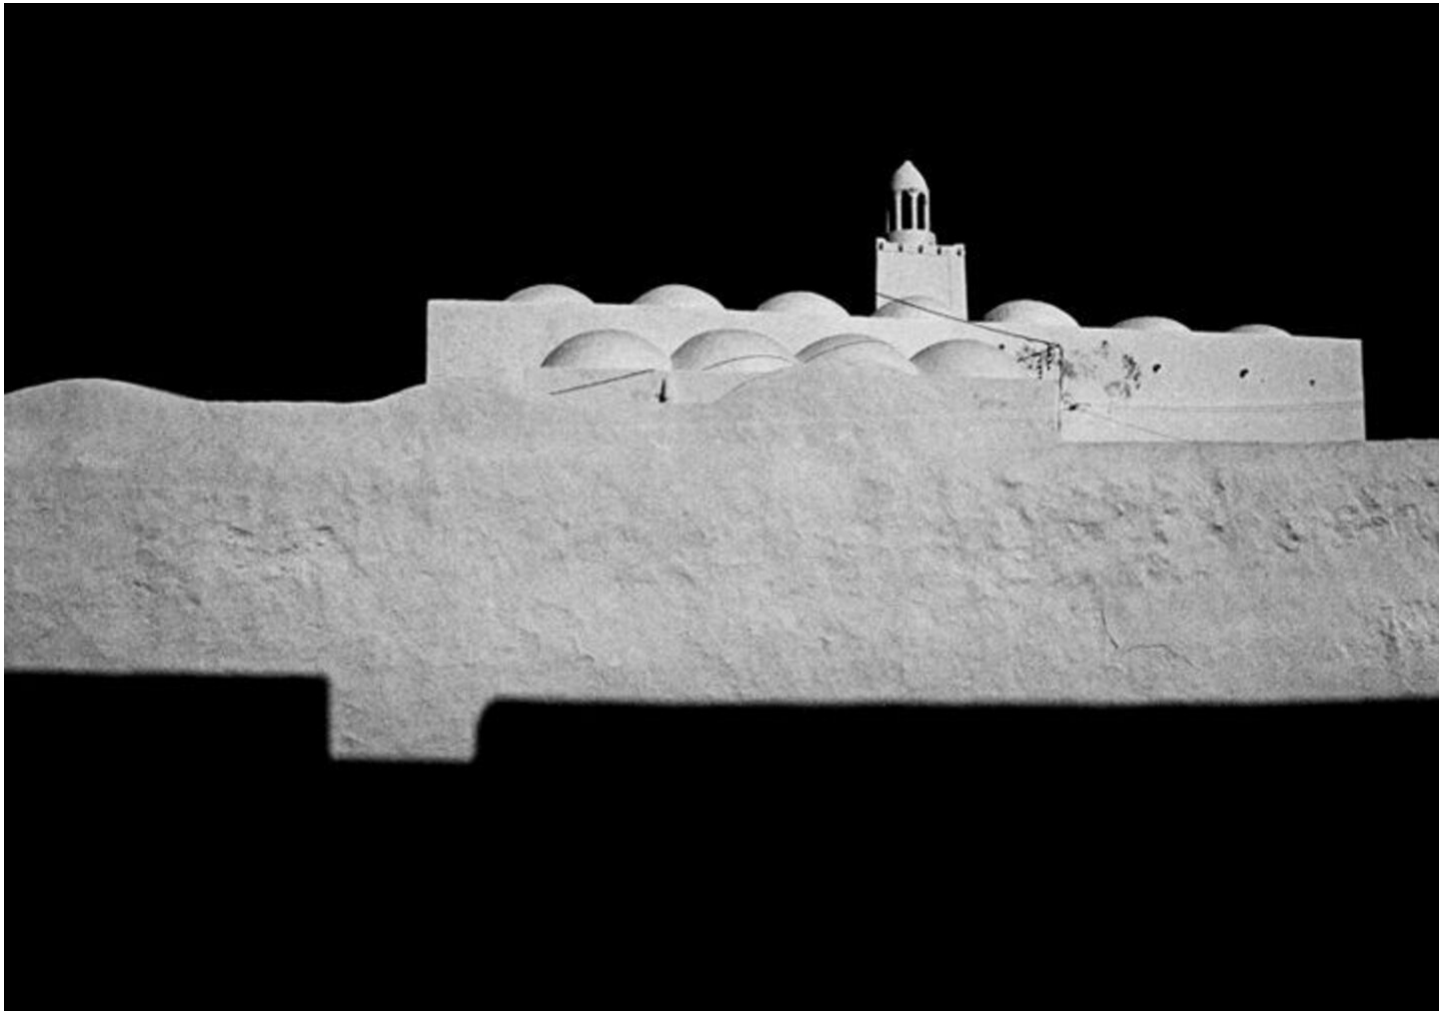

Peter Schlör  
Mosque, 1988 - 2006

C-print, diasec in white raised panel  
60 x 104 cm | 23 2/3 x 41 in  
framed: 100 x 146 x 3 cm | 39 1/3 x 57 1/2 x 1 1/4 in  
Edition 6 Ex. + 2 EA  
PS/F 69

**Bernhard Knaus Fine Art**