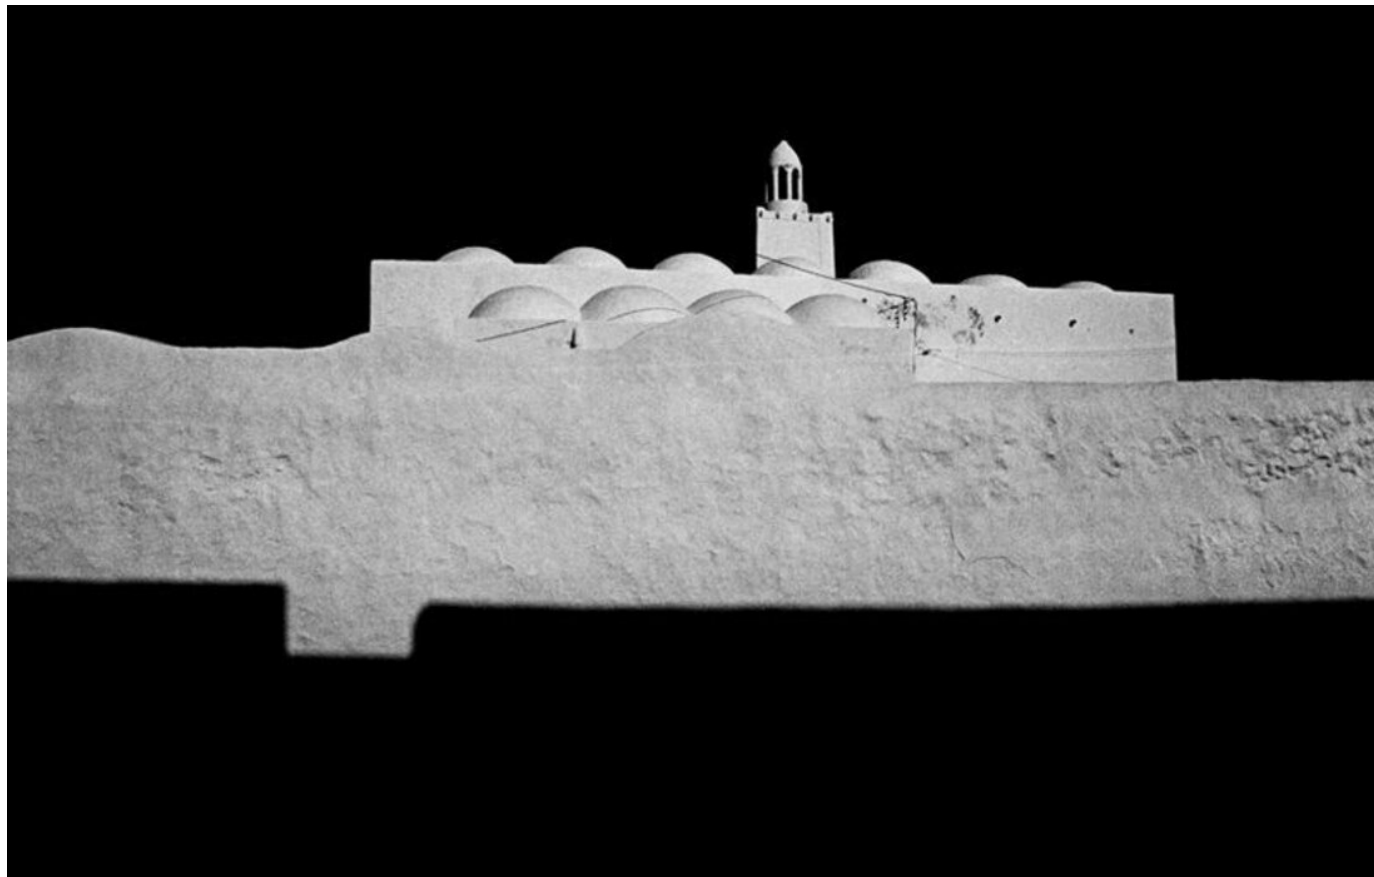

**Peter Schlör**

Mosque, 1988 - 2006

C-print, diasec in white raised panel  
60 x 104 cm | 23 2/3 x 41 in  
framed: 100 x 146 x 3 cm | 39 1/3 x 57 1/2 x 1 1/4 in  
Edition 6 Ex. + 2 EA  
PS/F 69

---

**Bernhard Knaus Fine Art**