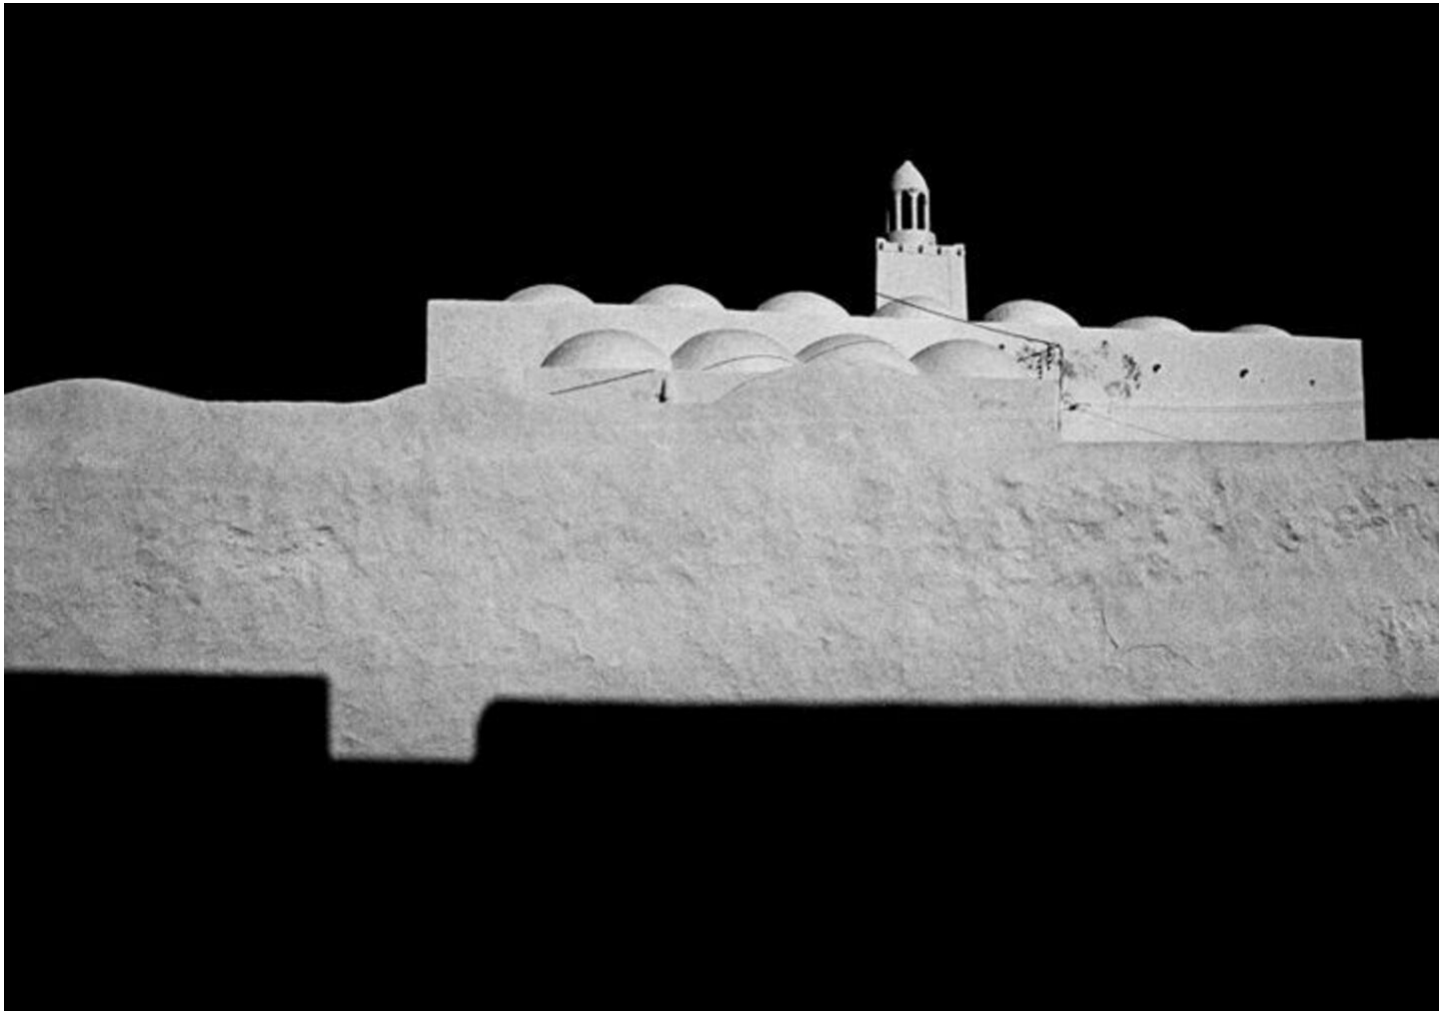

Peter Schlör
Mosque, 1988 - 2006

C-print, diasec in white raised panel
60 x 104 cm | 23 2/3 x 41 in
framed: 100 x 146 x 3 cm | 39 1/3 x 57 1/2 x 1 1/4 in
Edition 6 Ex. + 2 EA
PS/F 69

Bernhard Knaus Fine Art