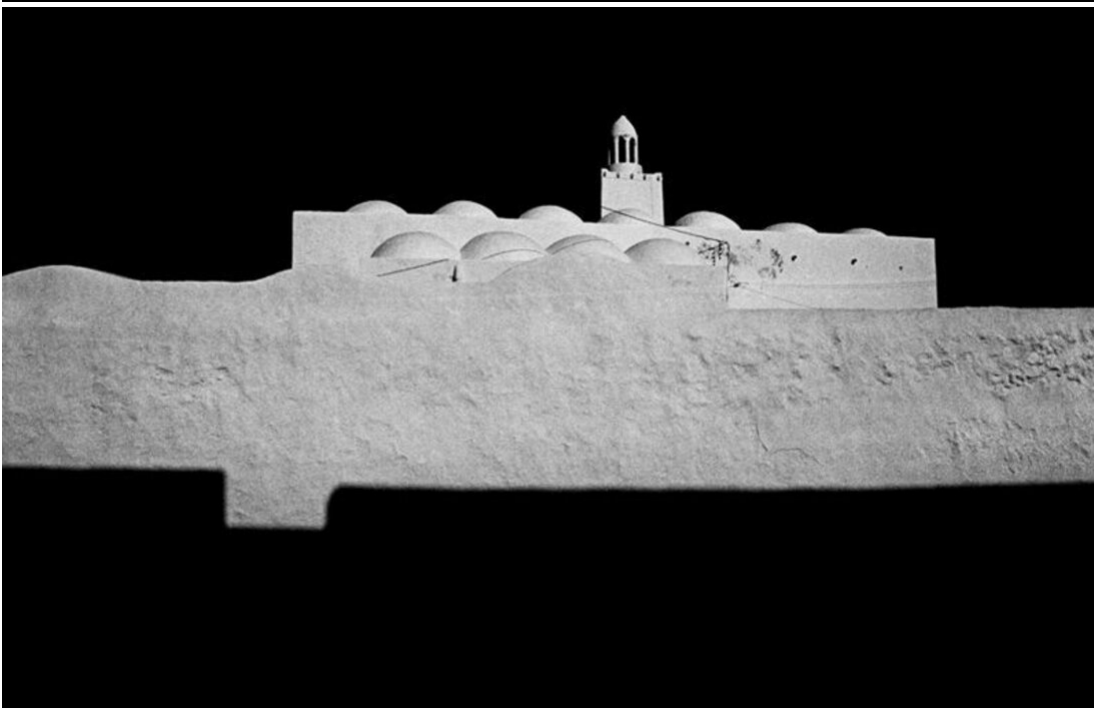

Peter Schlör
Mosque, 1988 - 2006

C-print, diasec in white raised panel
60 x 104 cm | 23 2/3 x 41 in
framed: 100 x 146 x 3 cm | 39 1/3 x 57 1/2 x 1 1/4 in
Edition 6 Ex. + 2 EA
PS/F 69

Bernhard Knaus Fine Art