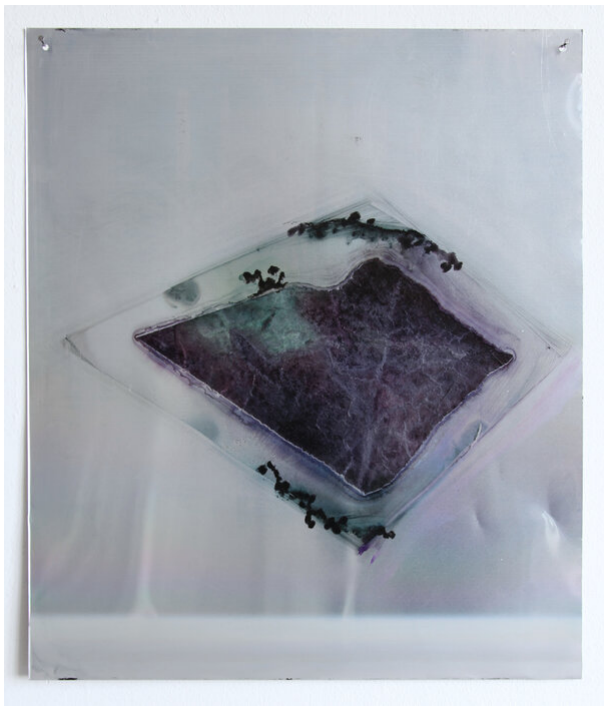

Myriam Holme
graziler, als, 2011
Paintings

Stain, watercolor on aluminium
52,5 x 44 cm | 20 2/3 x 17 1/3 in
MH/M 15

Bernhard Knaus Fine Art

Niddastrasse 84
60329 Frankfurt am Main
Fon +49 (0)69 244 507 68
knaus@bernhardknaus.de
bernhardknaus.com