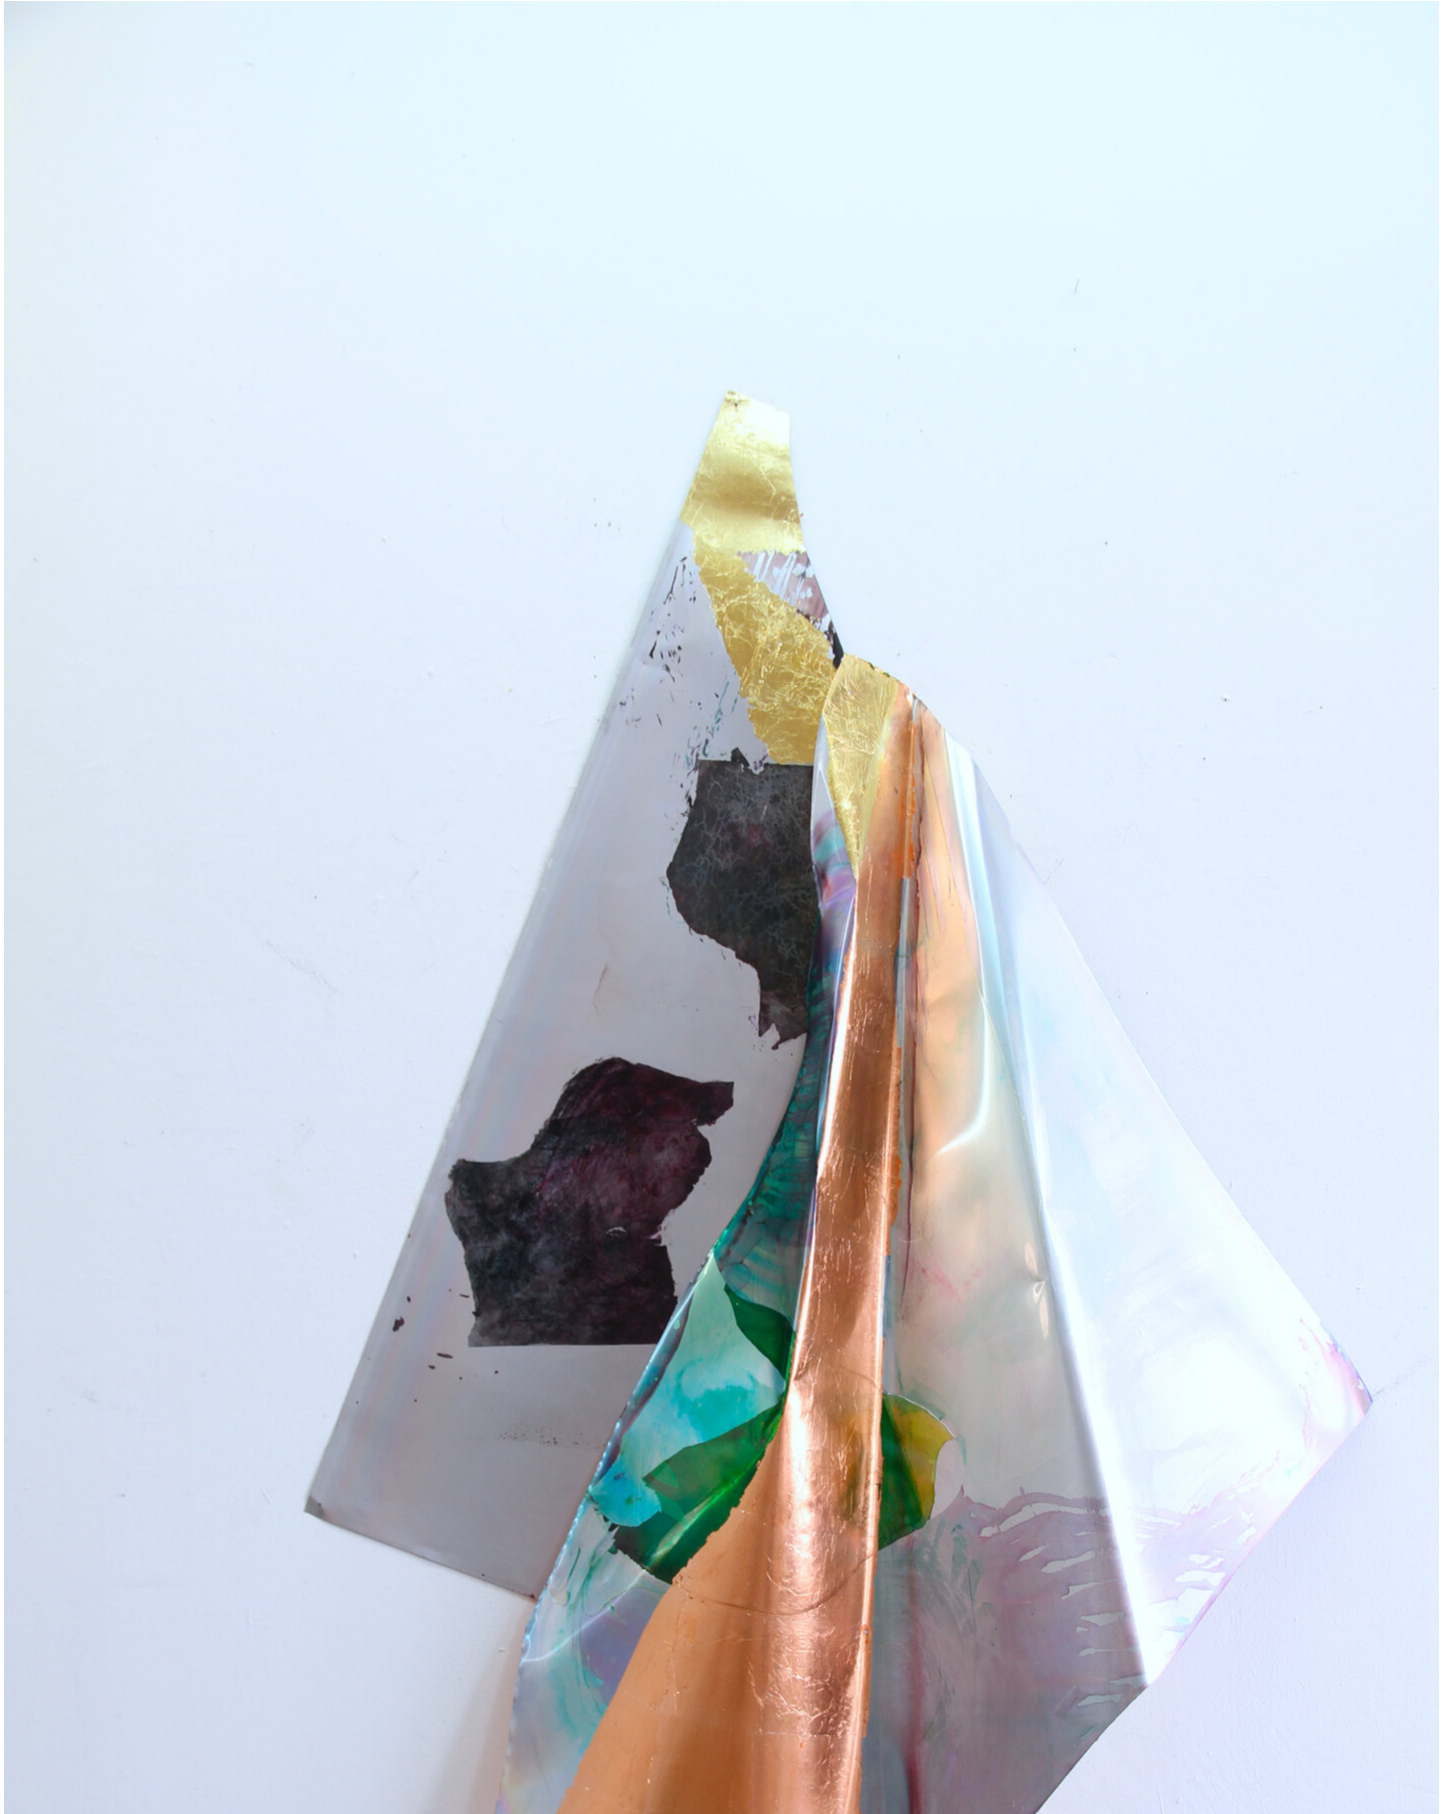

Myriam Holme  
nichtmehrendendesdenken, 2019  
Sculptures  
Work Number: MH/S 2

Aluminium, paper, metal, stain, lacquer, acrylic paint  
215 x 150 x 43 cm | 84 2/3 x 59 x 17 in

---

**Bernhard Knaus Fine Art**