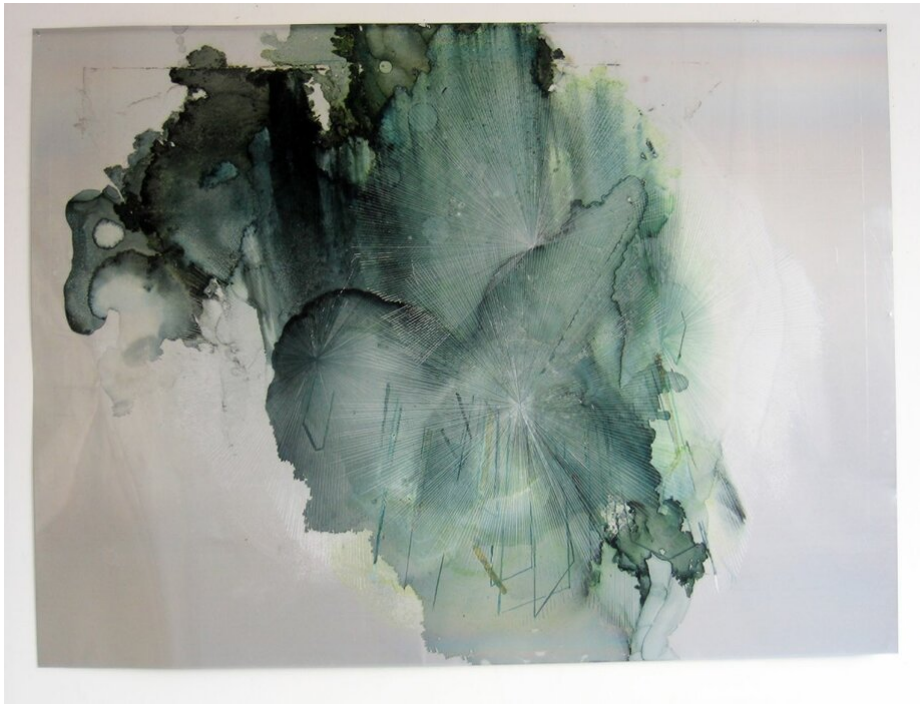

Myriam Holme
imzwischenst, 2009
Paintings

stain, acrylic paint, lacquer, gold leaf, chalk on aluminium
145 x 196,5 cm | 57 x 77 1/3 in

Bernhard Knaus Fine Art

Niddastrasse 84
60329 Frankfurt am Main
Fon +49 (0)69 244 507 68
knaus@bernhardknaus.de
bernhardknaus.com