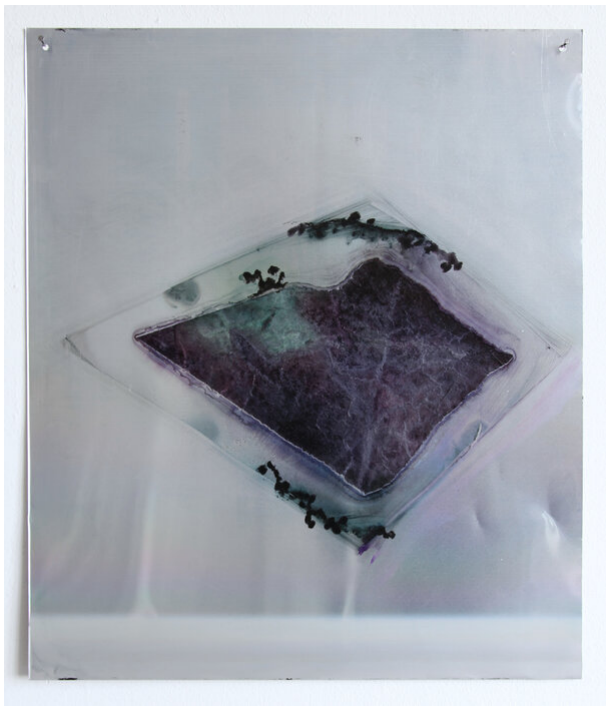

Myriam Holme
graziler, als, 2011
Paintings

Stain, watercolor on aluminium
52,5 x 44 cm | 20 2/3 x 17 1/3 in
MH/M 15

Bernhard Knaus Fine Art

Niddastrasse 84
60329 Frankfurt am Main
Fon +49 (0)69 244 507 68
knaus@bernhardknaus.de
bernhardknaus.com