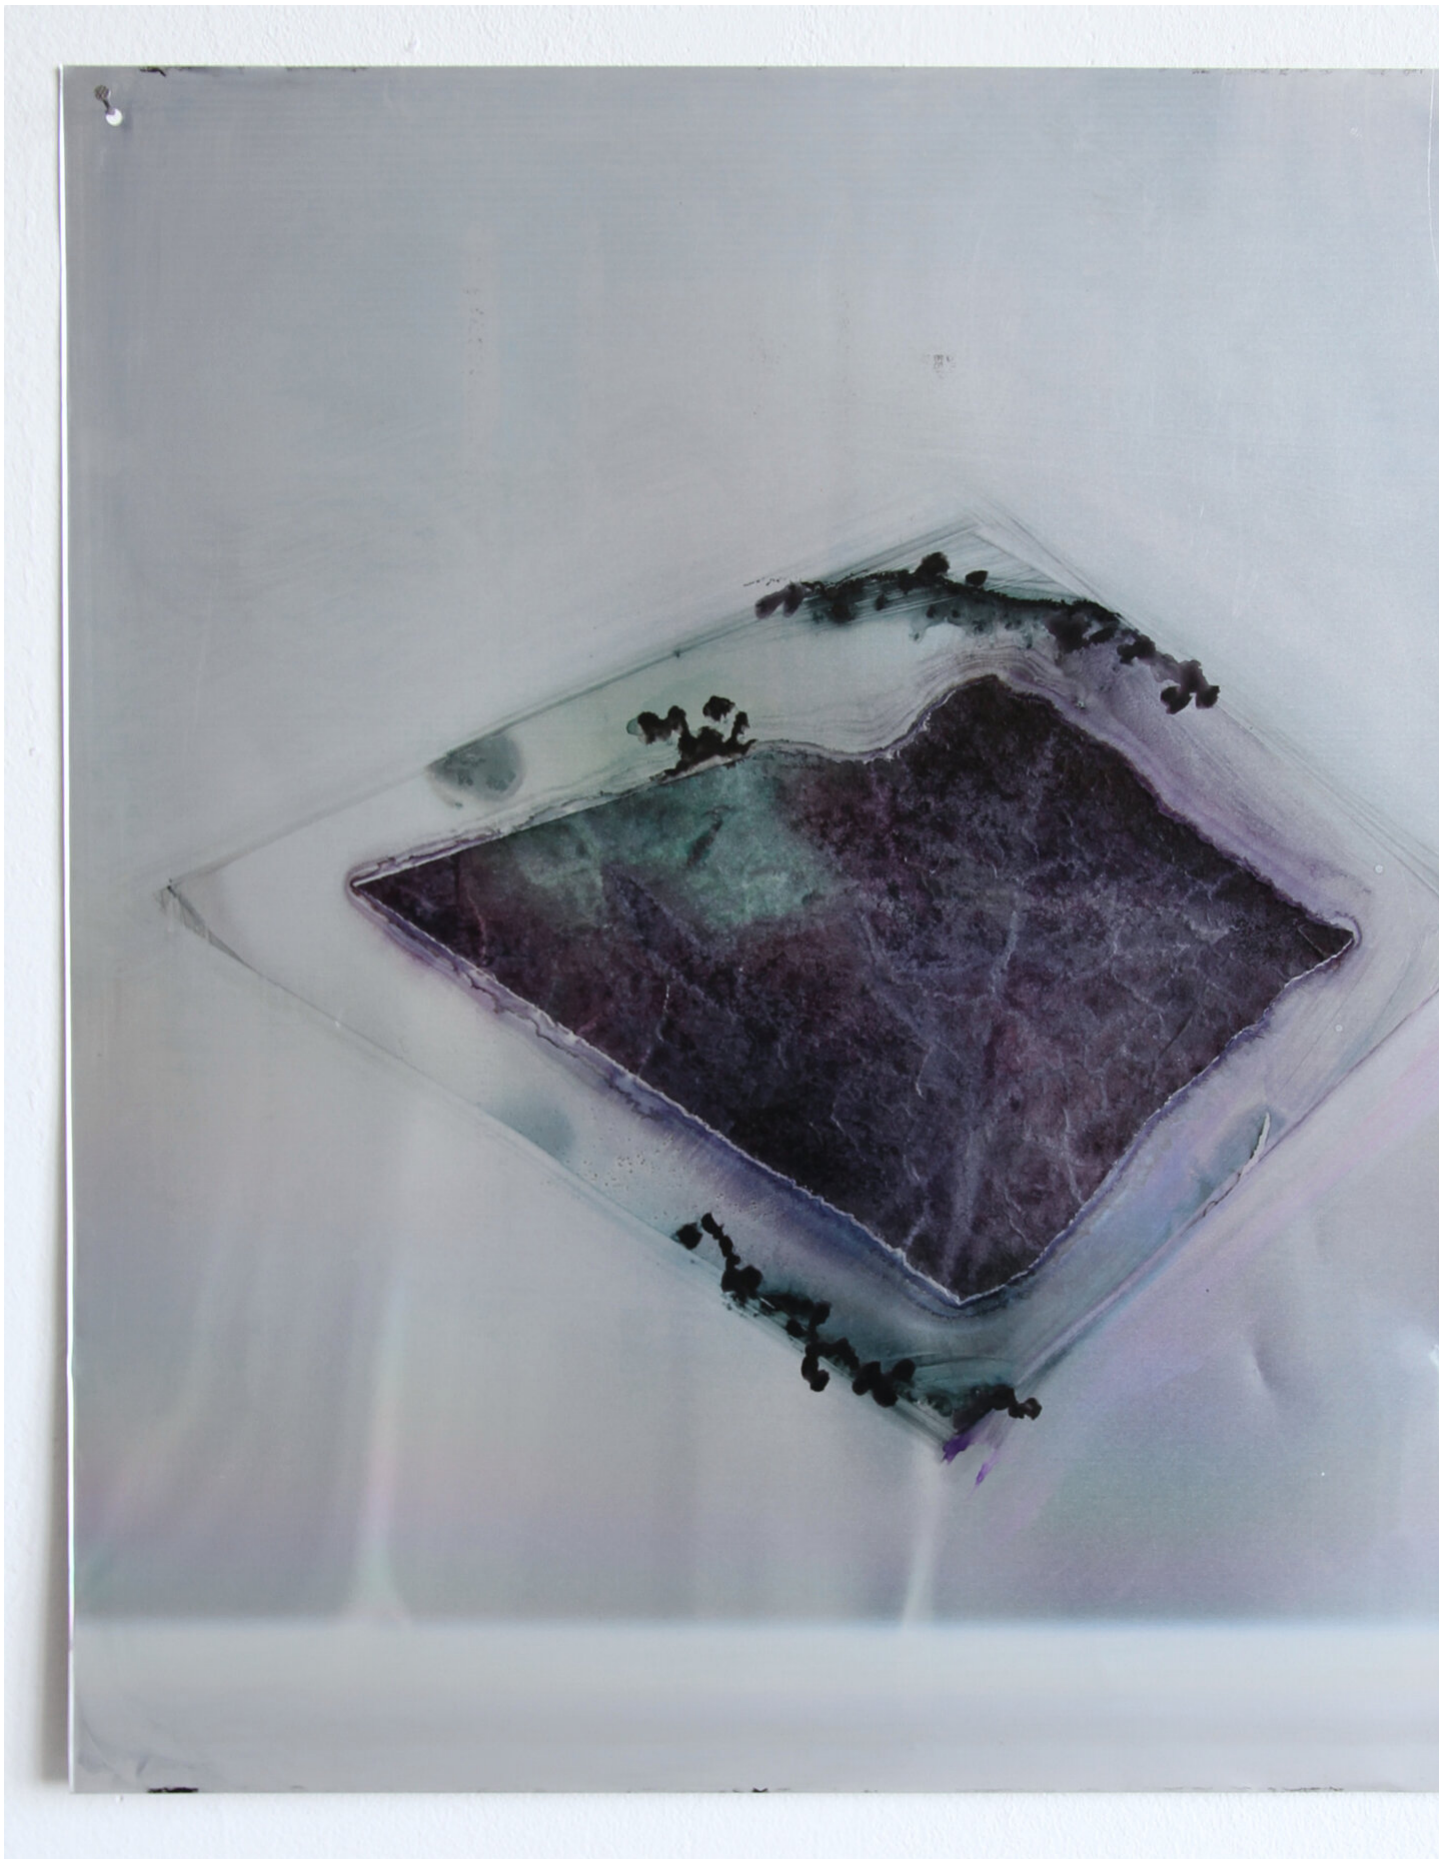

Myriam Holme
graziler, als, 2011
Paintings

Stain, watercolor on aluminium
52,5 x 44 cm | 20 2/3 x 17 1/3 in
MH/M 15

Bernhard Knaus Fine Art

Niddastrasse 84
60329 Frankfurt am Main
Fon +49 (0)69 244 507 68
knaus@bernhardknaus.de
bernhardknaus.com