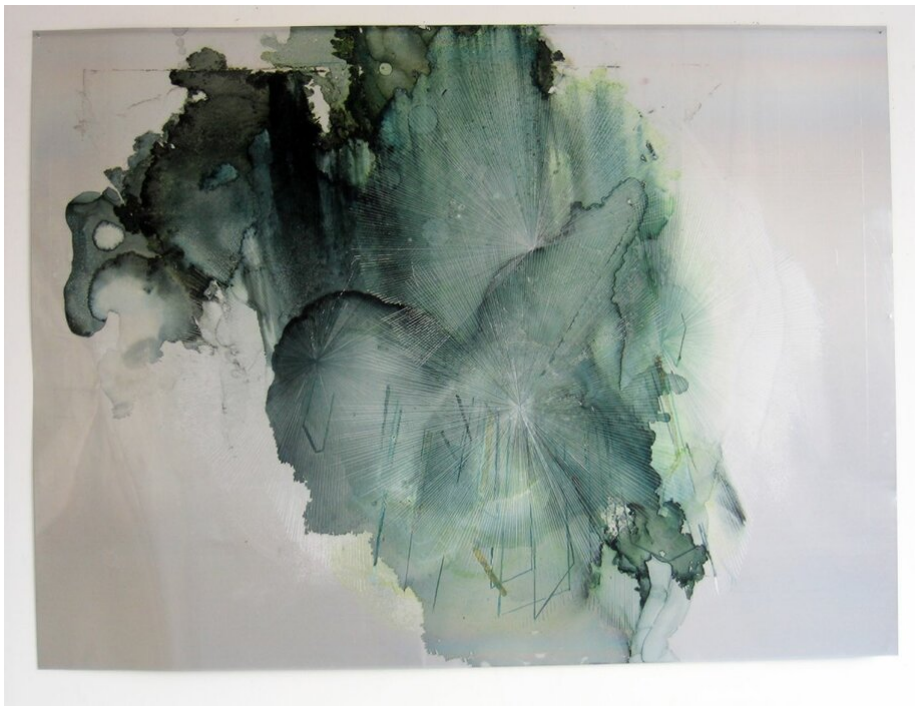

Myriam Holme
imzwischenst, 2009
Paintings

stain, acrylic paint, lacquer, gold leaf, chalk on aluminium
145 x 196,5 cm | 57 x 77 1/3 in

Bernhard Knaus Fine Art

Niddastrasse 84
60329 Frankfurt am Main
Fon +49 (0)69 244 507 68
knaus@bernhardknaus.de
bernhardknaus.com