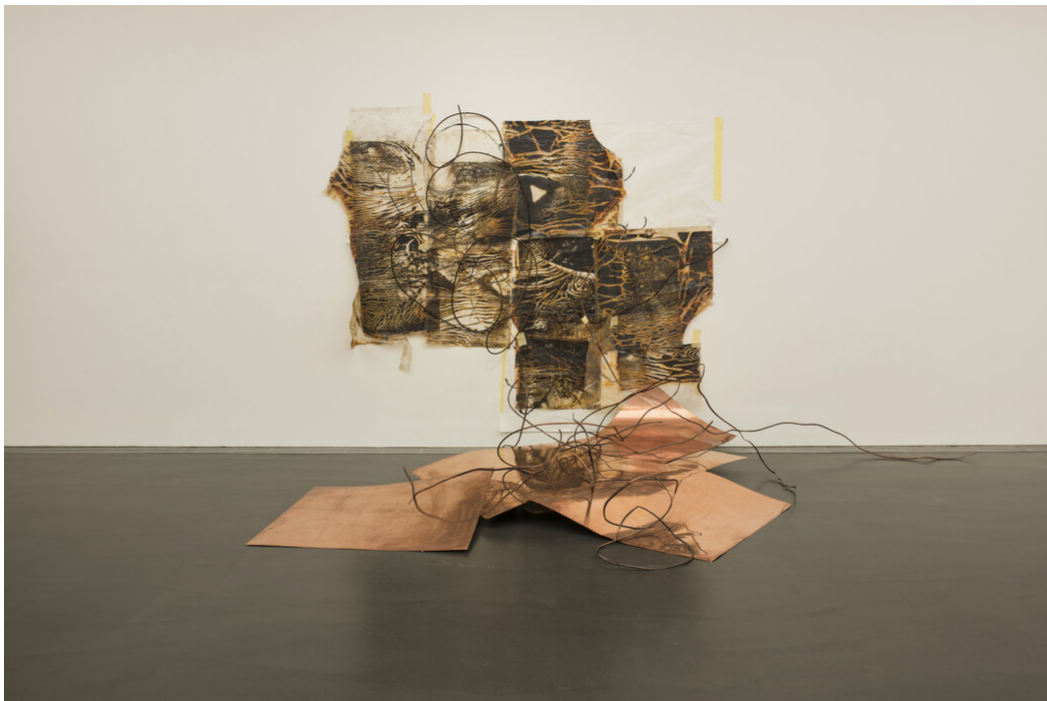

Myriam Holme  
lomnambule, 2017  
Sculptures

Copper, plastic, paper, wood, acrylic color, rust, lacquer, tape  
220 x 580 x 240 cm | 86 2/3 x 228 1/3 x 94 1/2 in

Installation view Kunstmuseum Stuttgart, Kubus