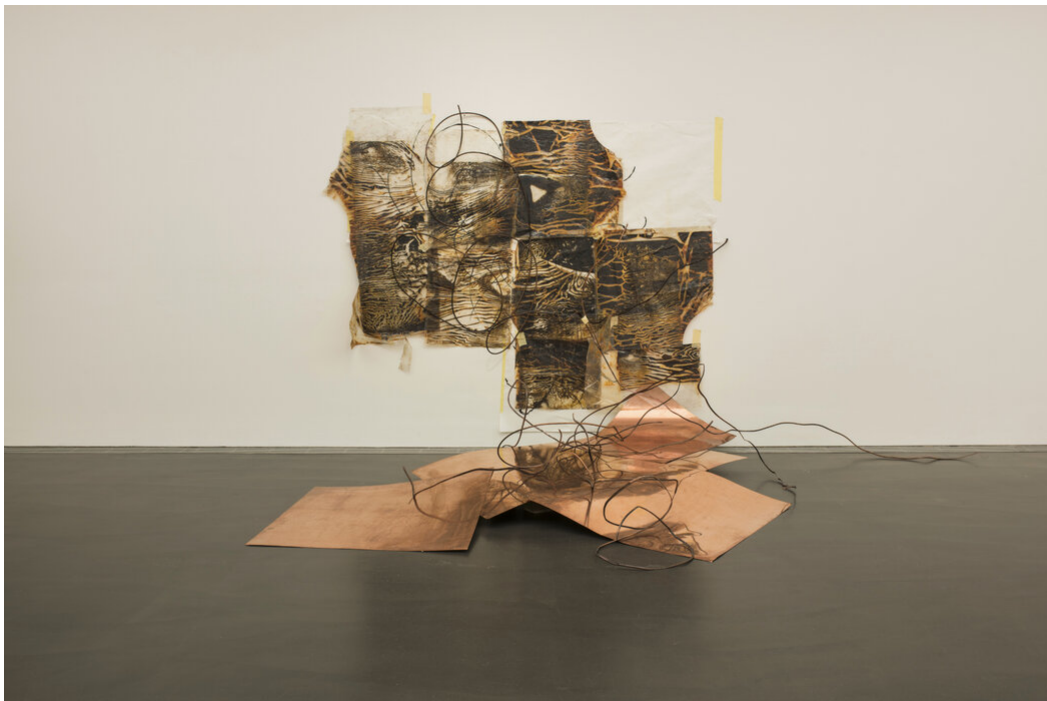

Myriam Holme
lomnambule, 2017
Sculptures

Copper, plastic, paper, wood, acrylic color, rust, lacquer, tape
220 x 580 x 240 cm | 86 2/3 x 228 1/3 x 94 1/2 in

Installation view Kunstmuseum Stuttgart, Kubus