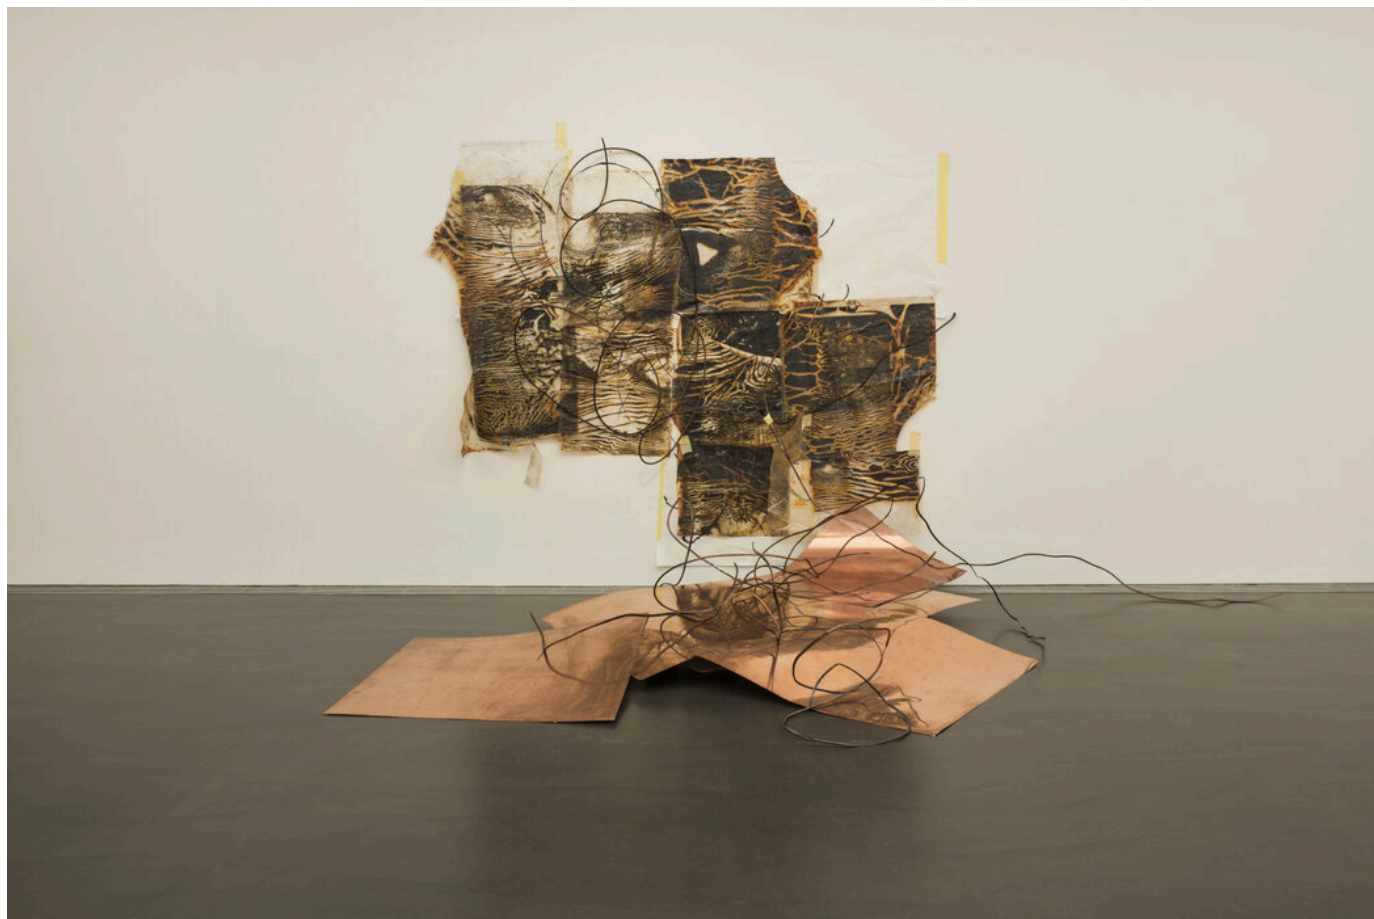

Myriam Holme

lomnambule, 2017
Sculptures

Copper, plastic, paper, wood, acrylic color, rust, lacquer, tape
220 x 580 x 240 cm | 86 2/3 x 228 1/3 x 94 1/2 in

Installation view Kunstmuseum Stuttgart, Kubus

Bernhard Knaus Fine Art