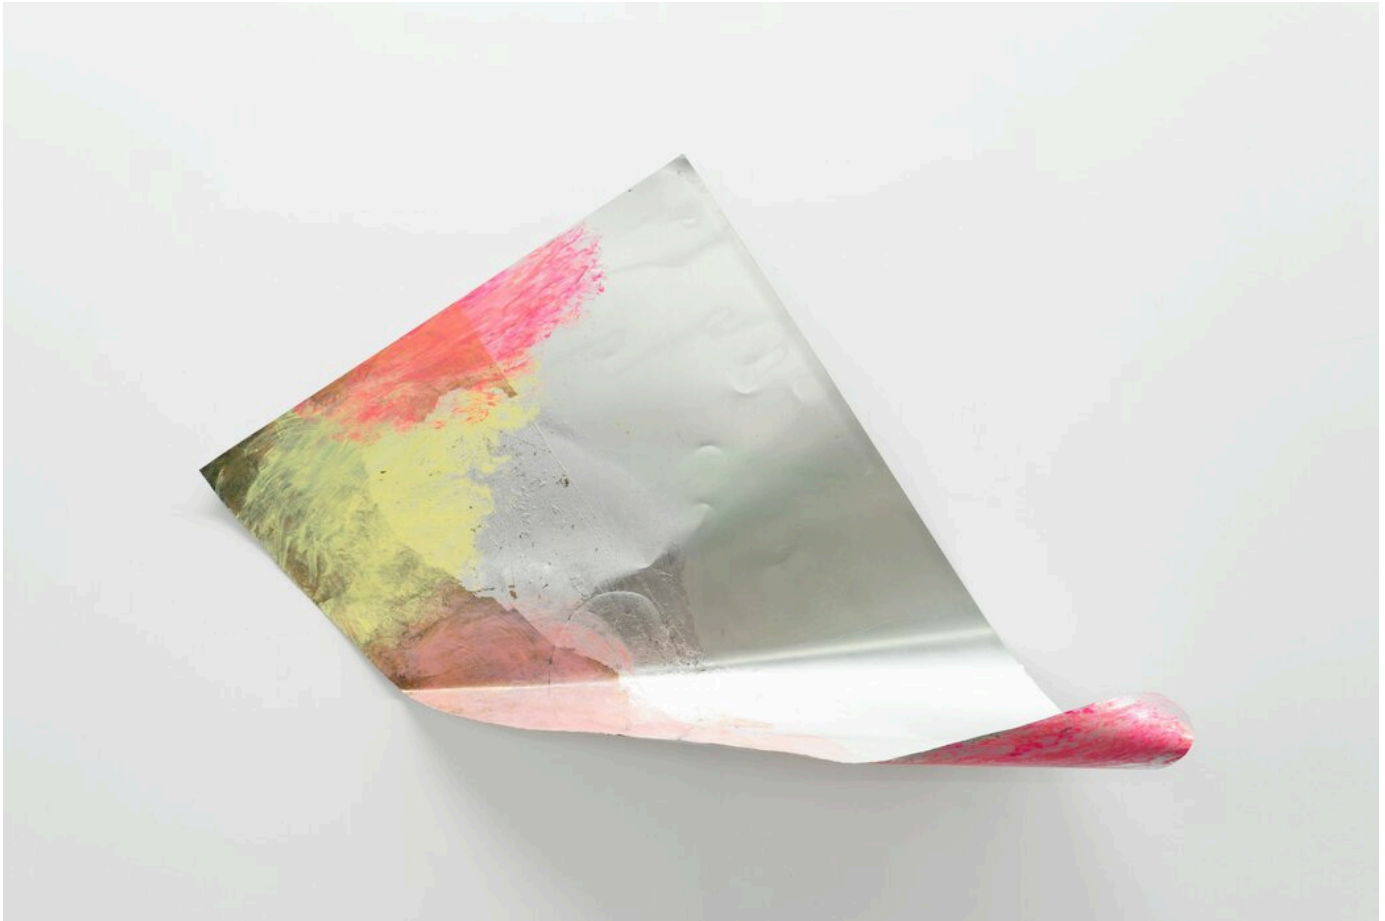

**Myriam Holme**

zarte weile, 2024

Sculptures

Work Number: MH/M 141

Metal, stain, lacquer on Aluminium

120 x 73 x 22 cm | 47 1/4 x 28 3/4 x 8 2/3 in

---

**Bernhard Knaus Fine Art**