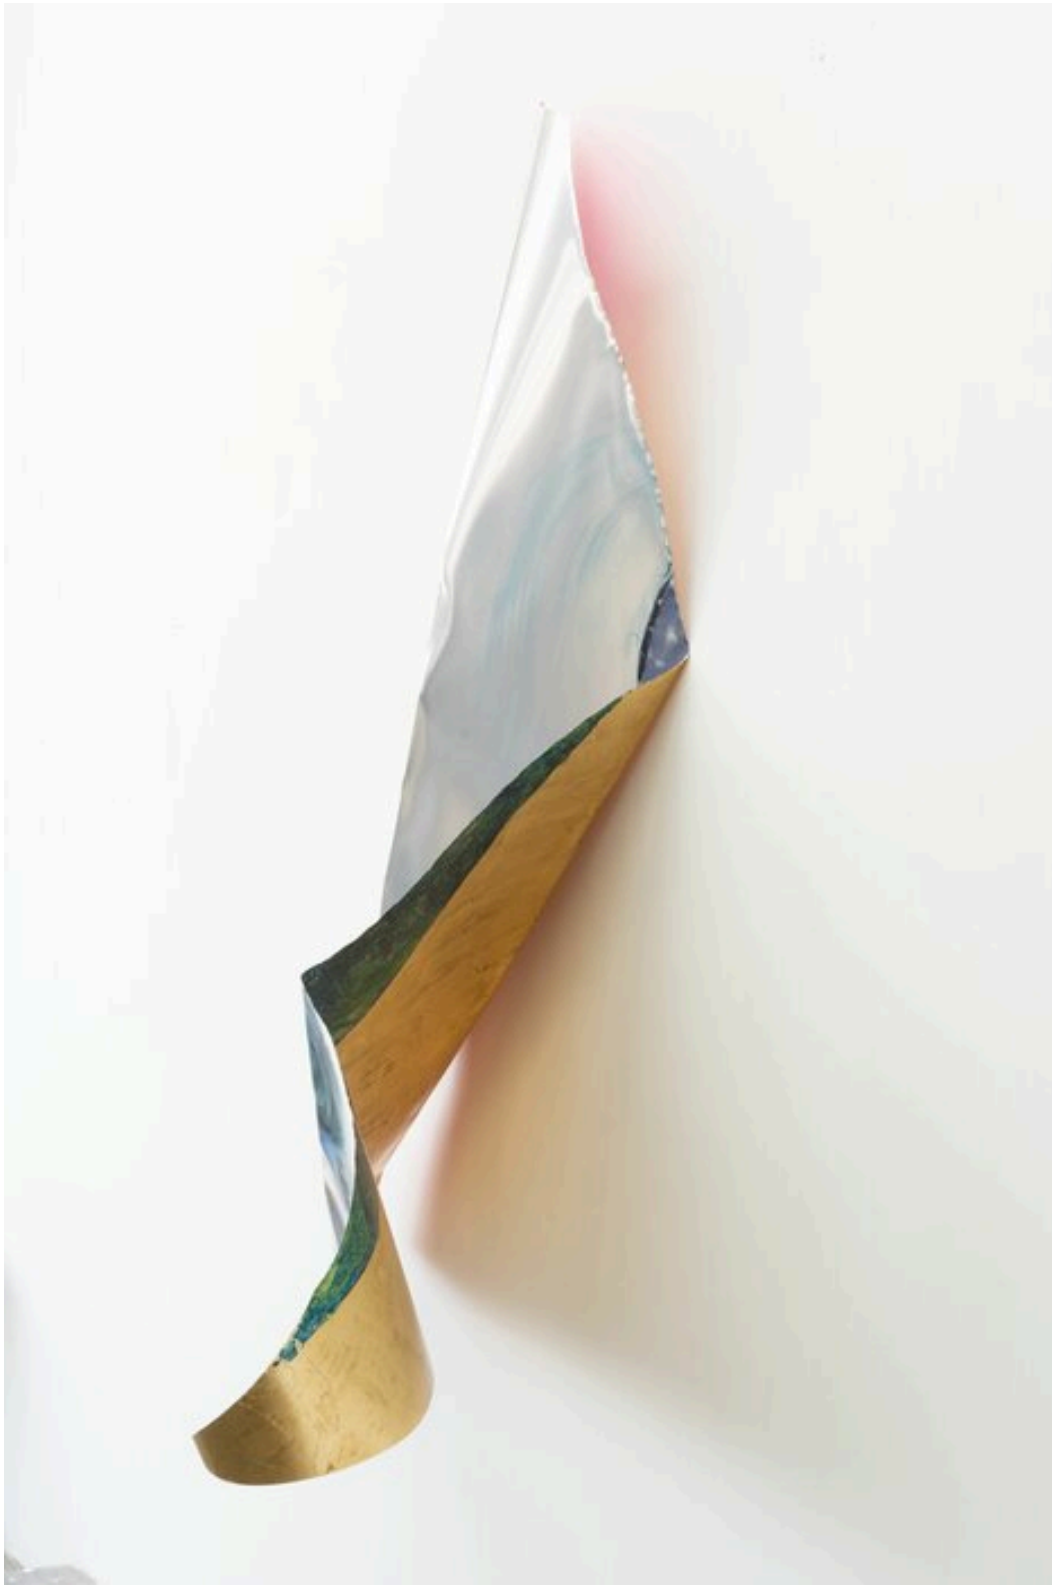

Myriam Holme

umher, umher, 2024

Sculptures

Work Number: MH/M 140

Aluminium, metal, stain, lacquer, ink, acrylic paint
160 x 110 x 60 cm | 63 x 43 1/3 x 23 2/3 in

Bernhard Knaus Fine Art

Niddastrasse 84
60329 Frankfurt am Main
Fon +49 (0)69 244 507 68
knaus@bernhardknaus.de
bernhardknaus.com