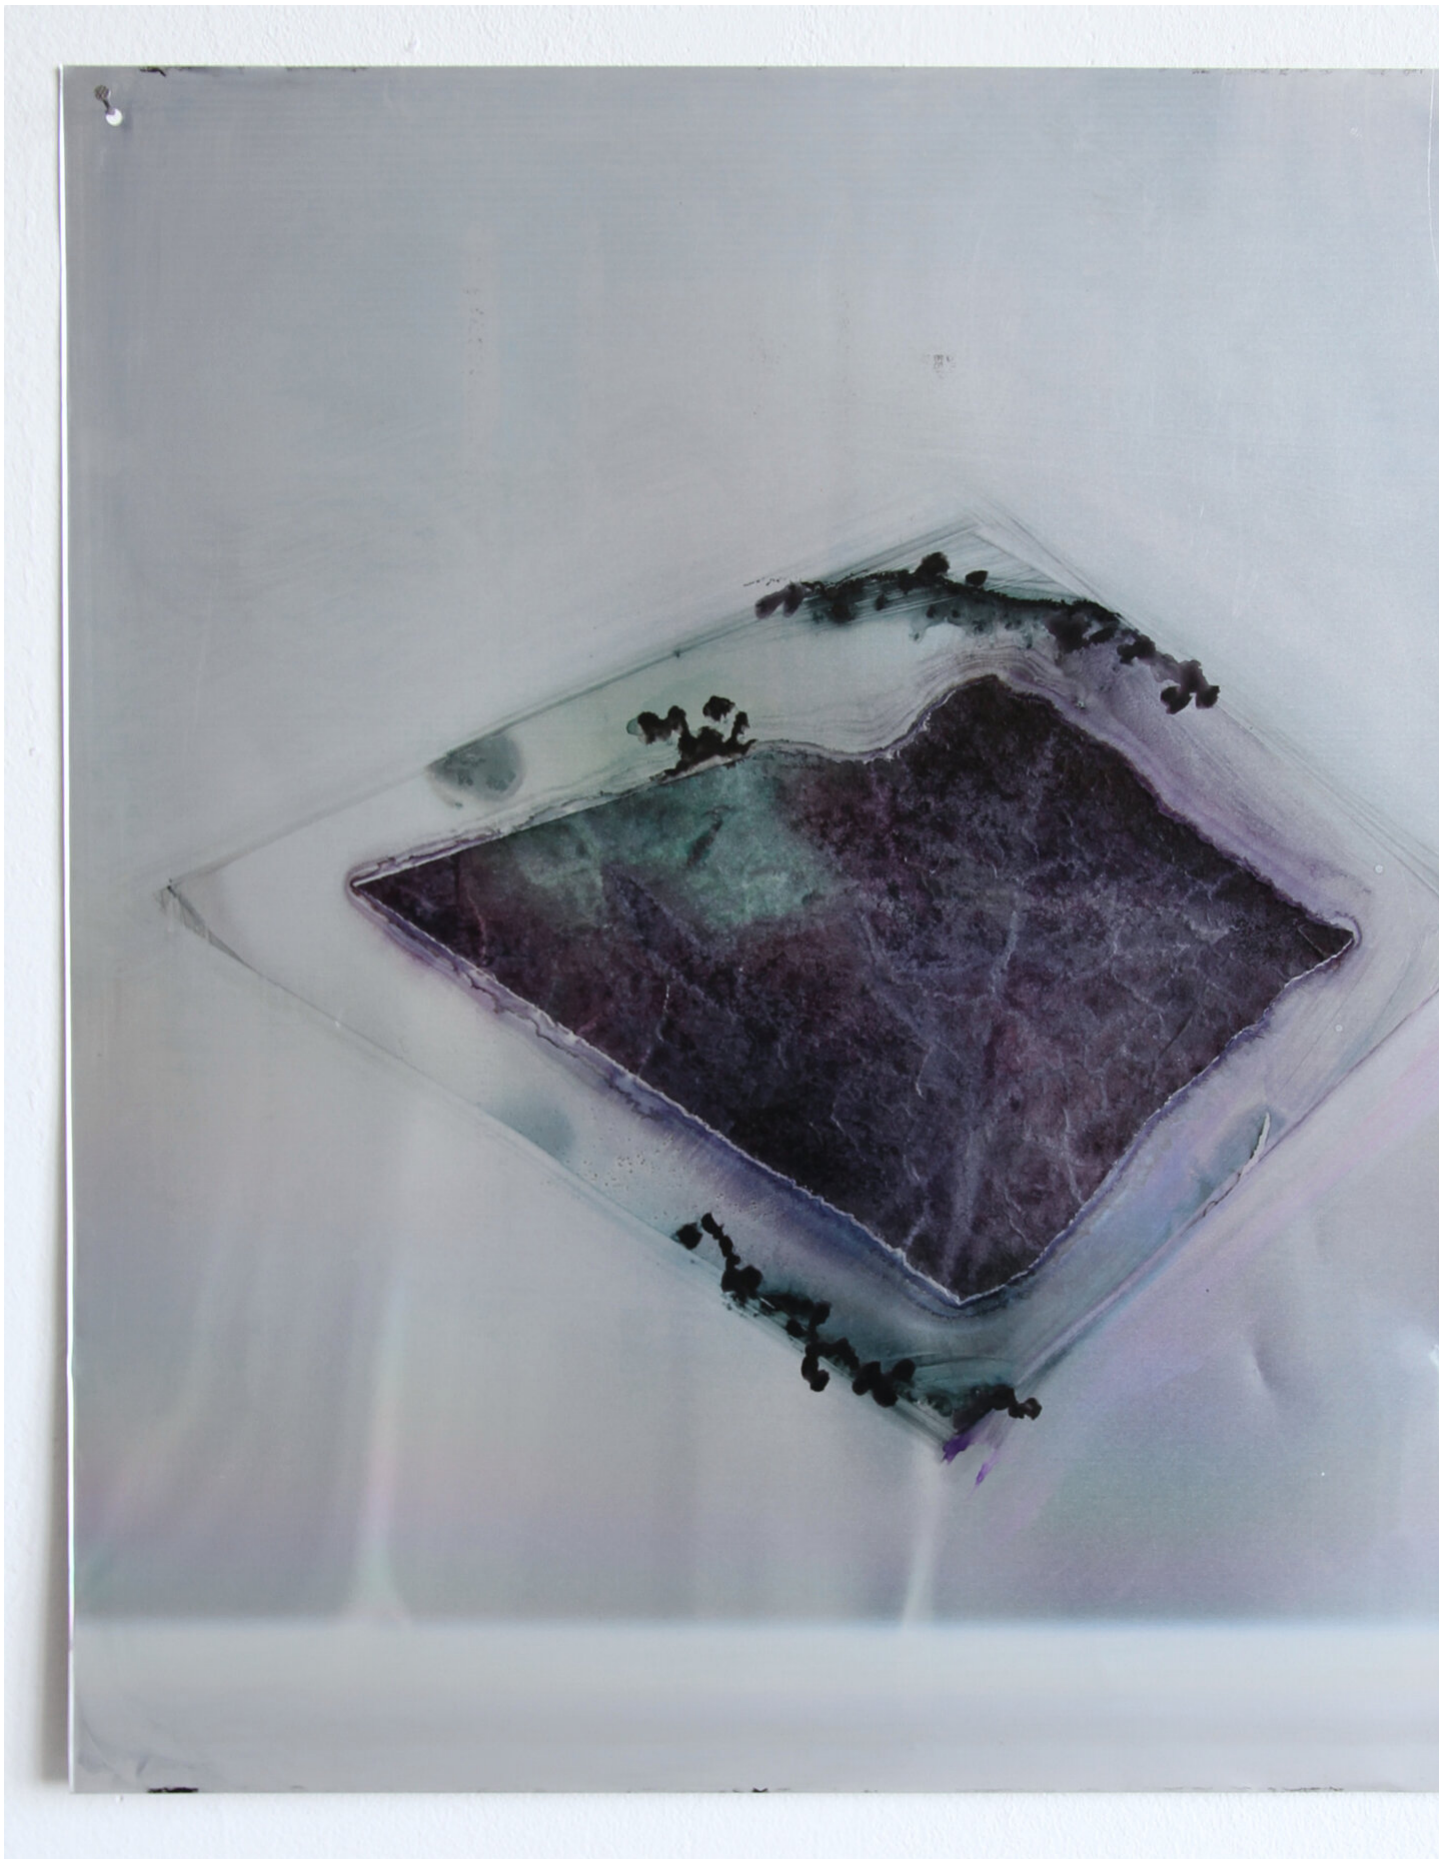

Myriam Holme
grazilier, als, 2011
Paintings

Stain, watercolor on aluminium
52,5 x 44 cm | 20 2/3 x 17 1/3 in
MH/M 15

Bernhard Knaus Fine Art

Niddastrasse 84
60329 Frankfurt am Main
Fon +49 (0)69 244 507 68
knaus@bernhardknaus.de
bernhardknaus.com