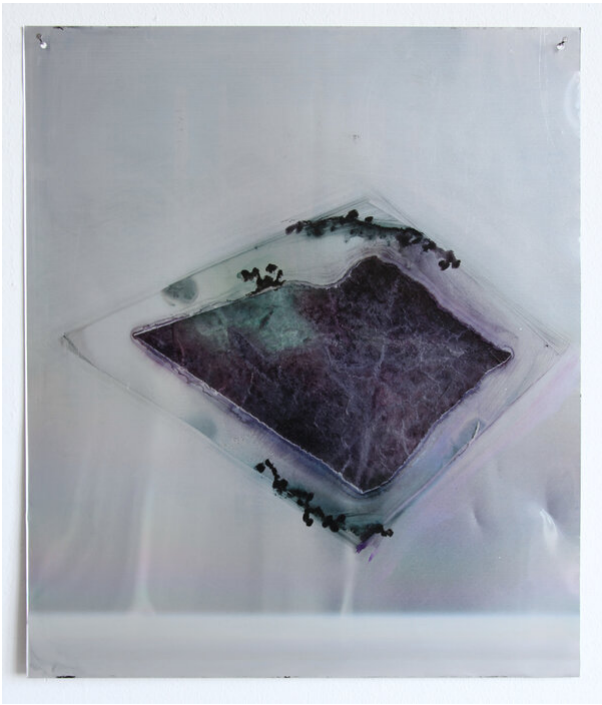

Myriam Holme
grazilier, als, 2011
Paintings

Stain, watercolor on aluminium
52,5 x 44 cm | 20 2/3 x 17 1/3 in
MH/M 15

Bernhard Knaus Fine Art

Niddastrasse 84
60329 Frankfurt am Main
Fon +49 (0)69 244 507 68
knaus@bernhardknaus.de
bernhardknaus.com