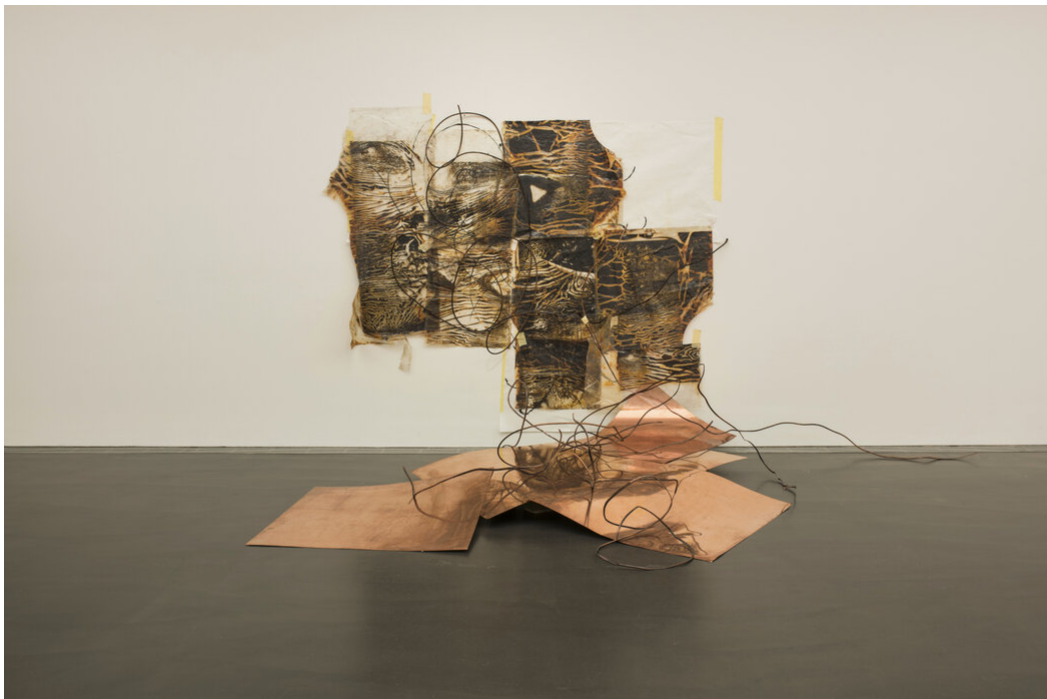

Myriam Holme
lomnambule, 2017
Sculptures

Copper, plastic, paper, wood, acrylic color, rust, lacquer, tape
220 x 580 x 240 cm | 86 2/3 x 228 1/3 x 94 1/2 in

Installation view Kunstmuseum Stuttgart, Kubus