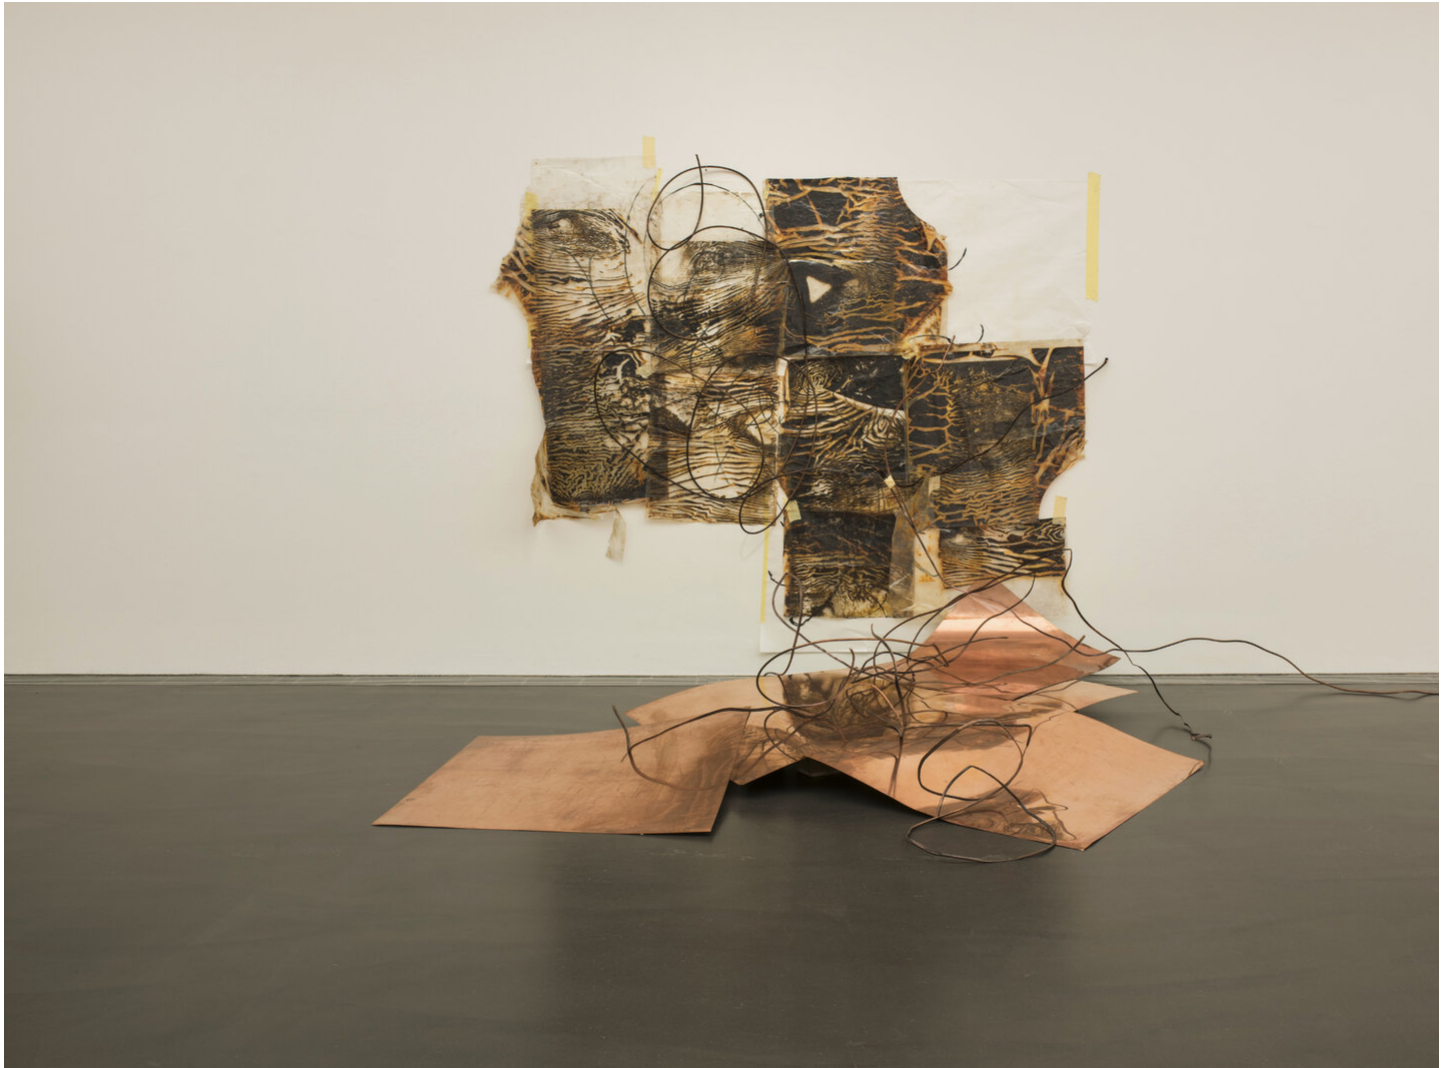

Myriam Holme
lomnambule, 2017
Sculptures

Copper, plastic, paper, wood, acrylic color, rust, lacquer, tape
220 x 580 x 240 cm | 86 2/3 x 228 1/3 x 94 1/2 in

Installation view Kunstmuseum Stuttgart, Kubus