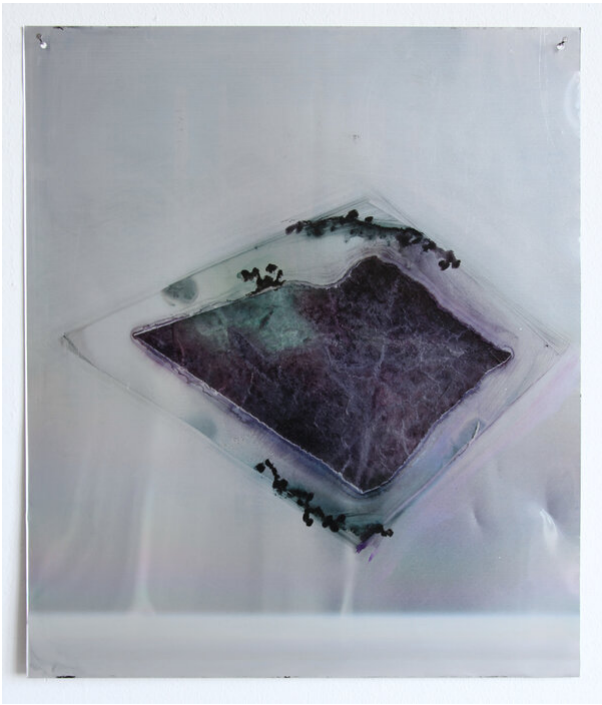

Myriam Holme
graziler, als, 2011
Paintings

Stain, watercolor on aluminium
52,5 x 44 cm | 20 2/3 x 17 1/3 in
MH/M 15

Bernhard Knaus Fine Art

Niddastrasse 84
60329 Frankfurt am Main
Fon +49 (0)69 244 507 68
knaus@bernhardknaus.de
bernhardknaus.com