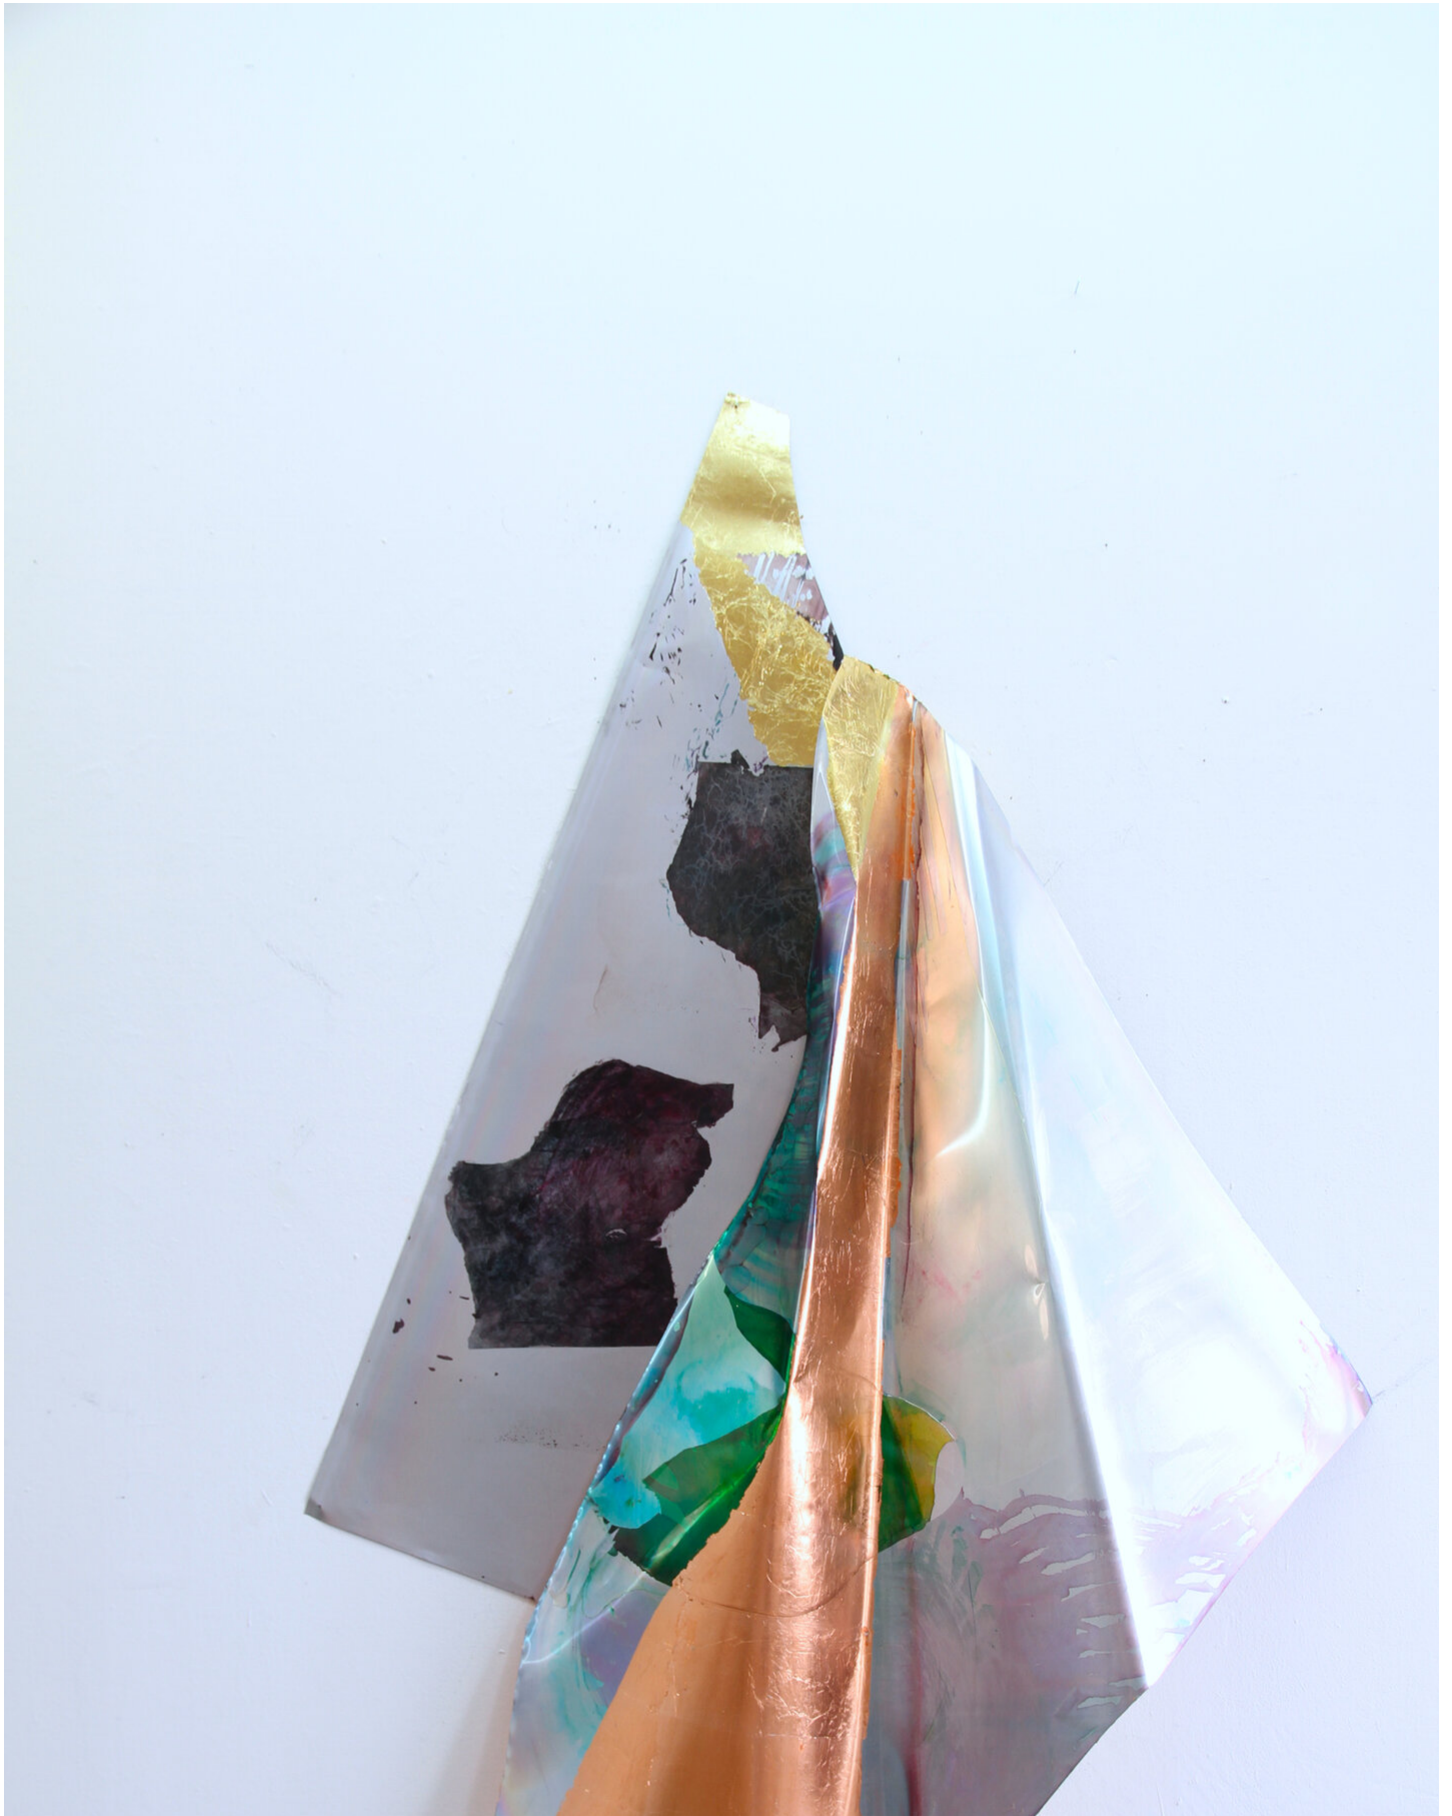

Myriam Holme  
nichtmehrendendesdenken, 2019  
Sculptures  
Work Number: MH/S 2

Aluminium, paper, metal, stain, lacquer, acrylic paint  
215 x 150 x 43 cm | 84 2/3 x 59 x 17 in

---

**Bernhard Knaus Fine Art**