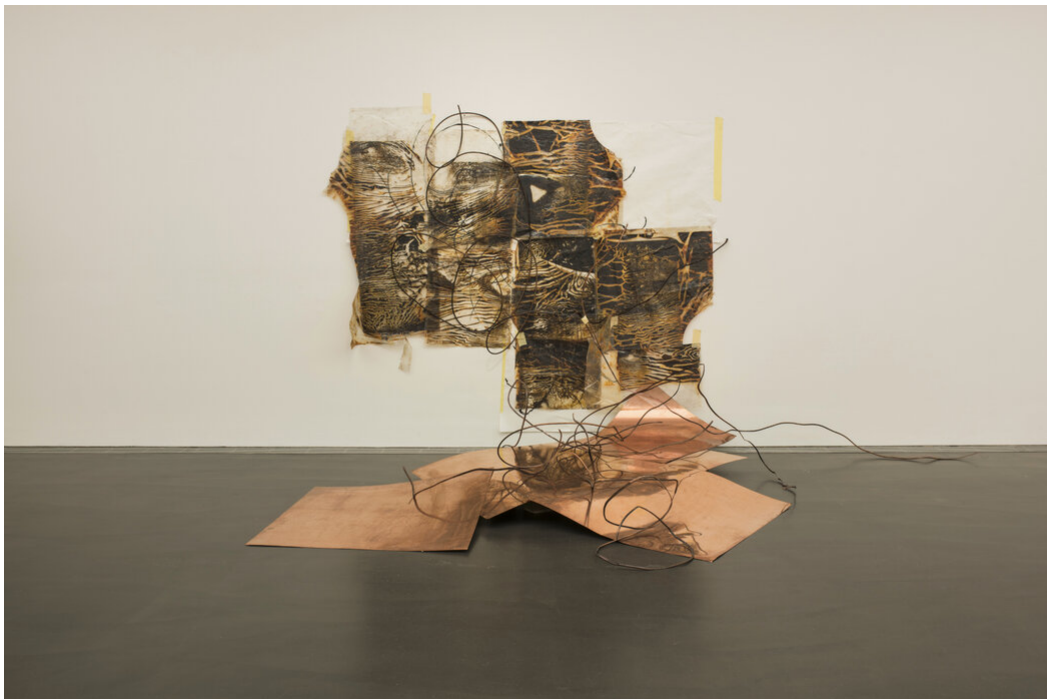

Myriam Holme  
lomnambule, 2017  
Sculptures

Copper, plastic, paper, wood, acrylic color, rust, lacquer, tape  
220 x 580 x 240 cm | 86 2/3 x 228 1/3 x 94 1/2 in

Installation view Kunstmuseum Stuttgart, Kubus