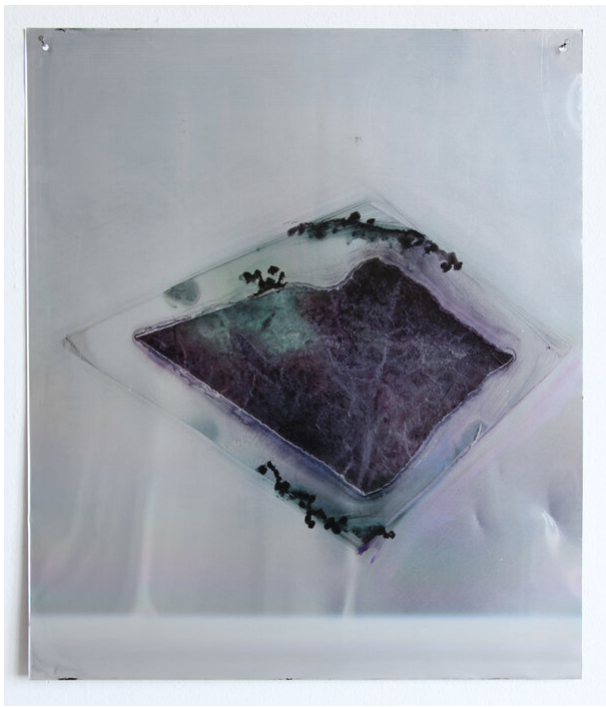

Myriam Holme
grazilier, als, 2011
Paintings

Stain, watercolor on aluminium
52,5 x 44 cm | 20 2/3 x 17 1/3 in
MH/M 15

Bernhard Knaus Fine Art

Niddastrasse 84
60329 Frankfurt am Main
Fon +49 (0)69 244 507 68
knaus@bernhardknaus.de
bernhardknaus.com