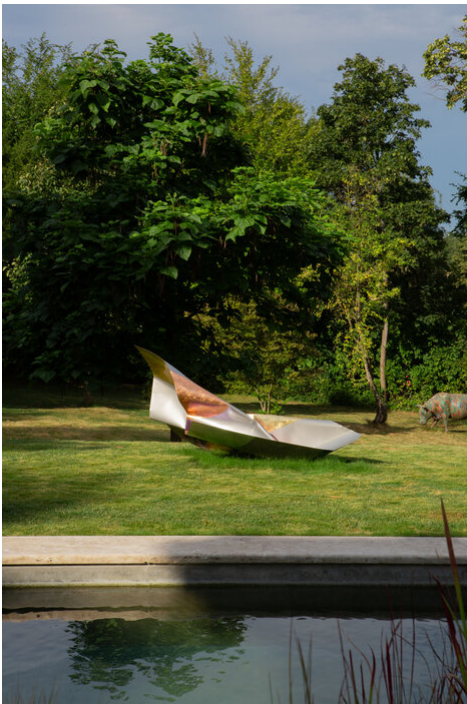

Bernhard Knaus Fine Art

Niddastrasse 84
60329 Frankfurt am Main
Fon +49 (0)69 244 507 68
knaus@bernhardknaus.de
bernhardknaus.com

© Bernhard Knaus 2021