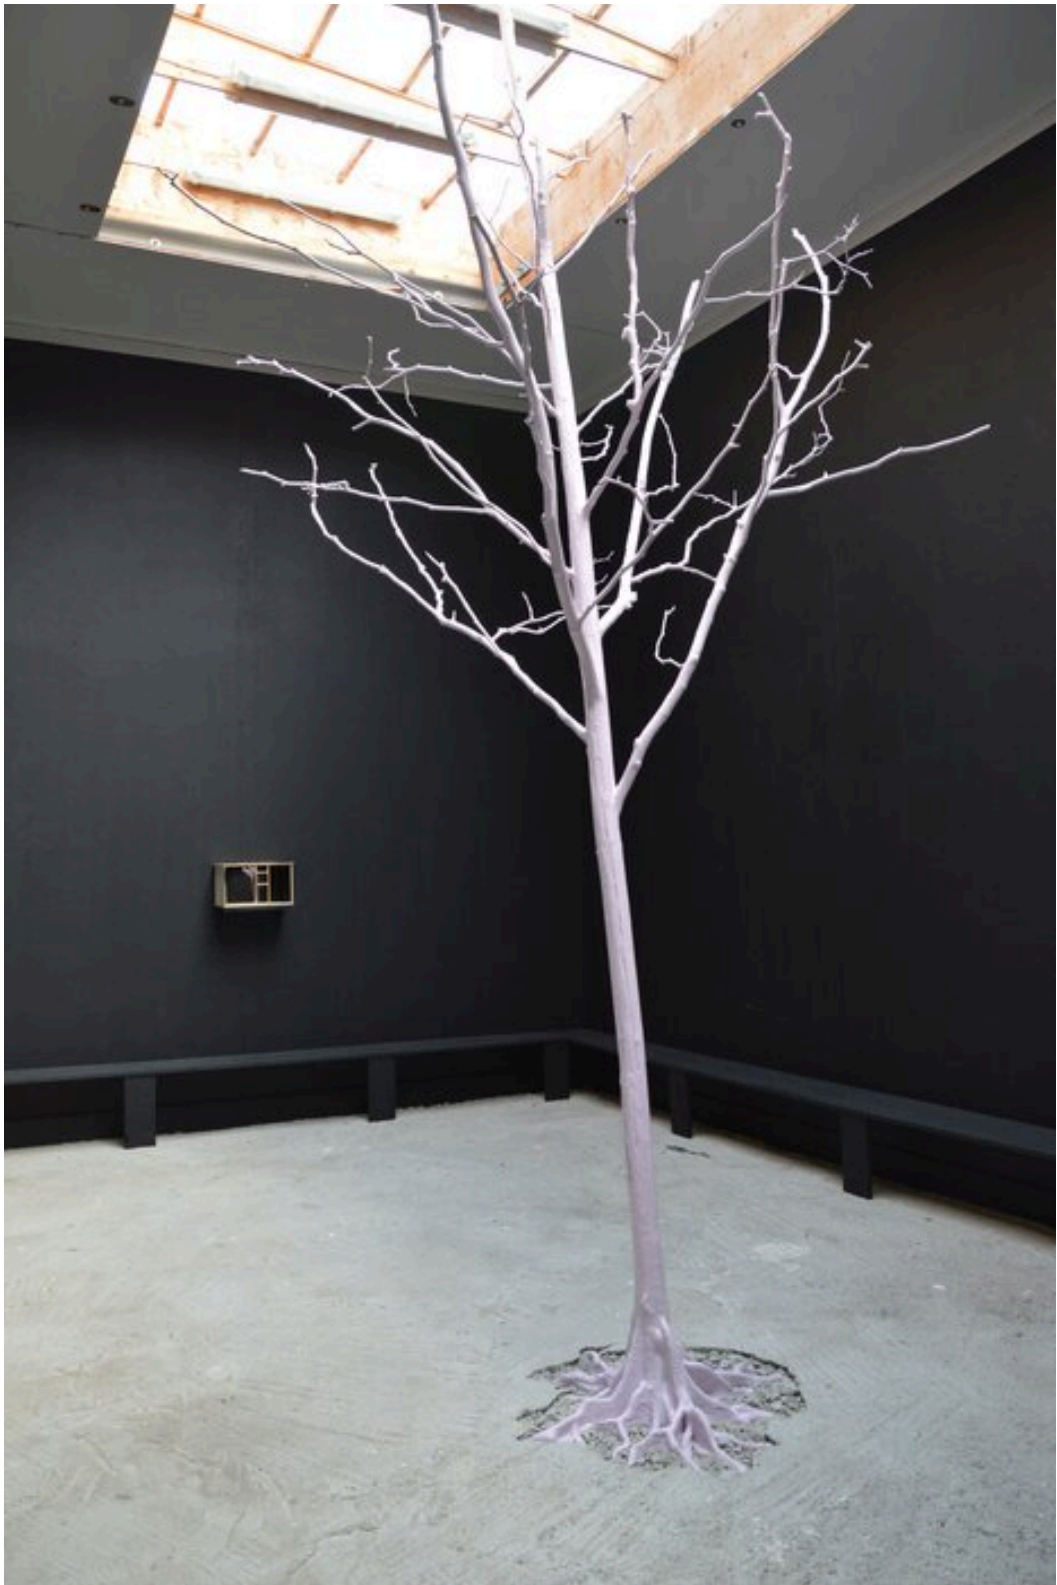

Marten Schech

Pinkhouse, 2019
Site-specific interventions

Wood, plaster, paint
600 x 100 x 200 cm | 236 1/4 x 39 1/3 x 78 3/4 in
Unique
Installation at Einraumhaus, Mannheim, GER

Einraumhaus C/O, Mannheim
May 10 - June 22, 2019