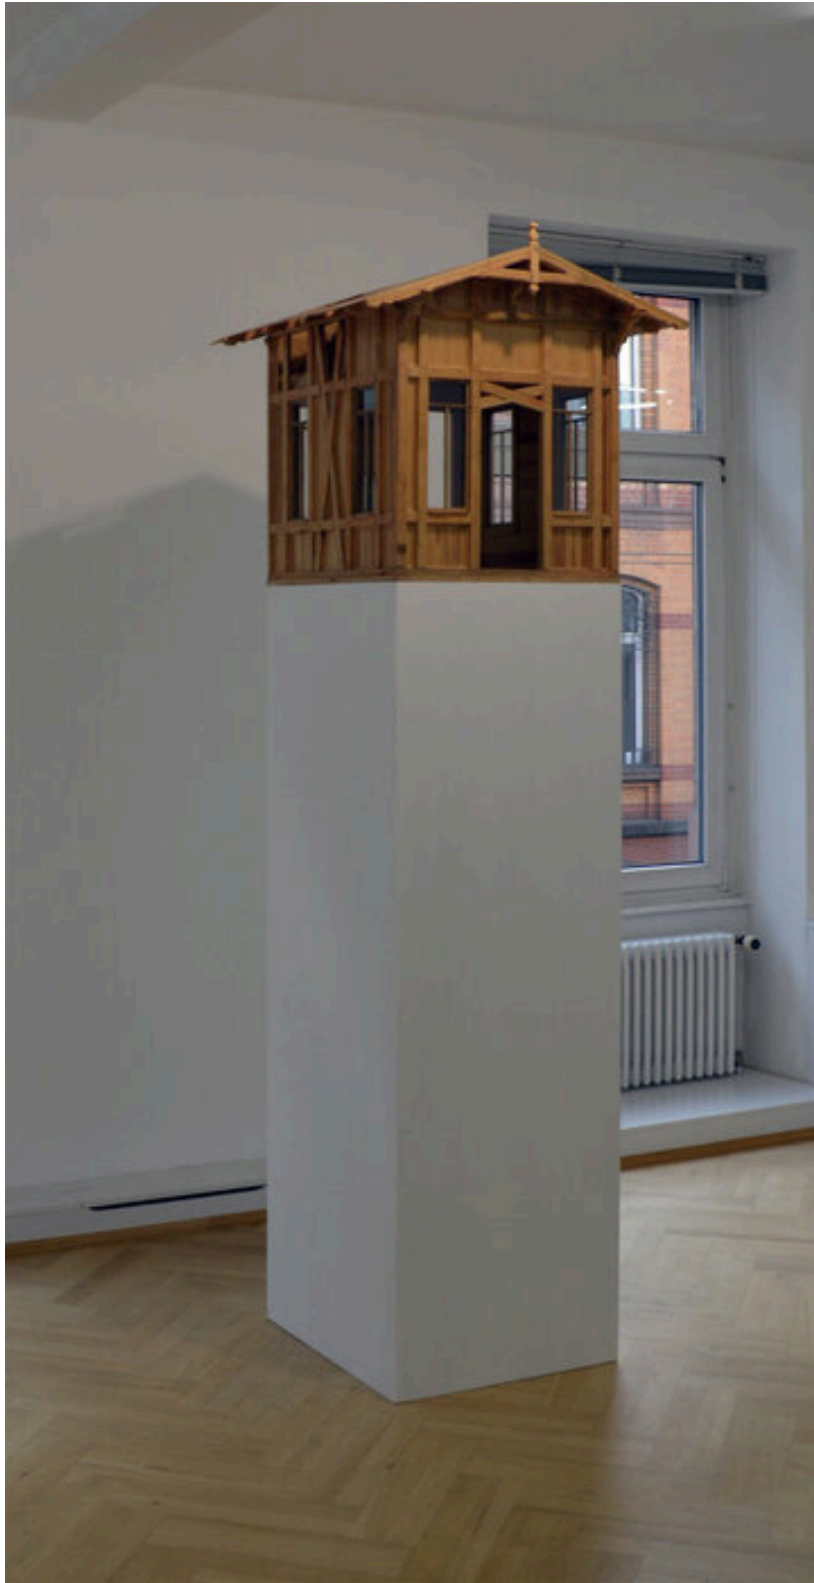

Bernhard Knaus Fine Art

Niddastrasse 84
60329 Frankfurt am Main
Fon +49 (0)69 244 507 68
knaus@bernhardknaus.de
bernhardknaus.com