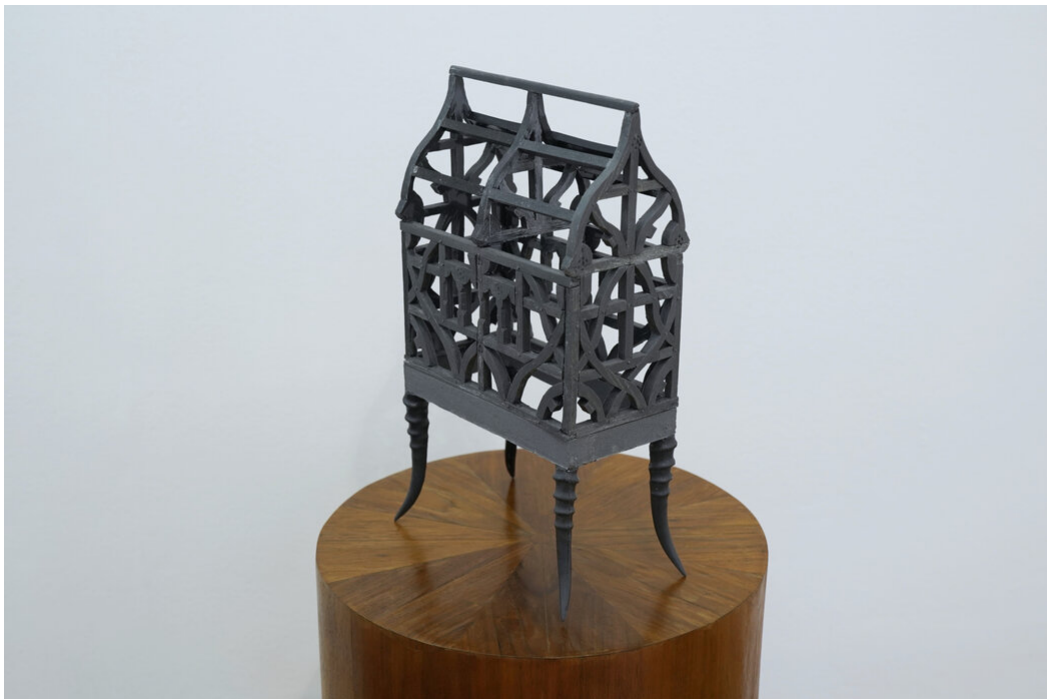

Marten Schech  
Gazellen Haus (Gazelle House), 2022  
Gazellen Häuser (Gazelle Houses)

Sculpture, plastic, on wooden base  
35 x 23 x 14 cm | 13 3/4 x 9 x 5 1/2 in  
MS/S 29  
unique

---

**Bernhard Knaus Fine Art**