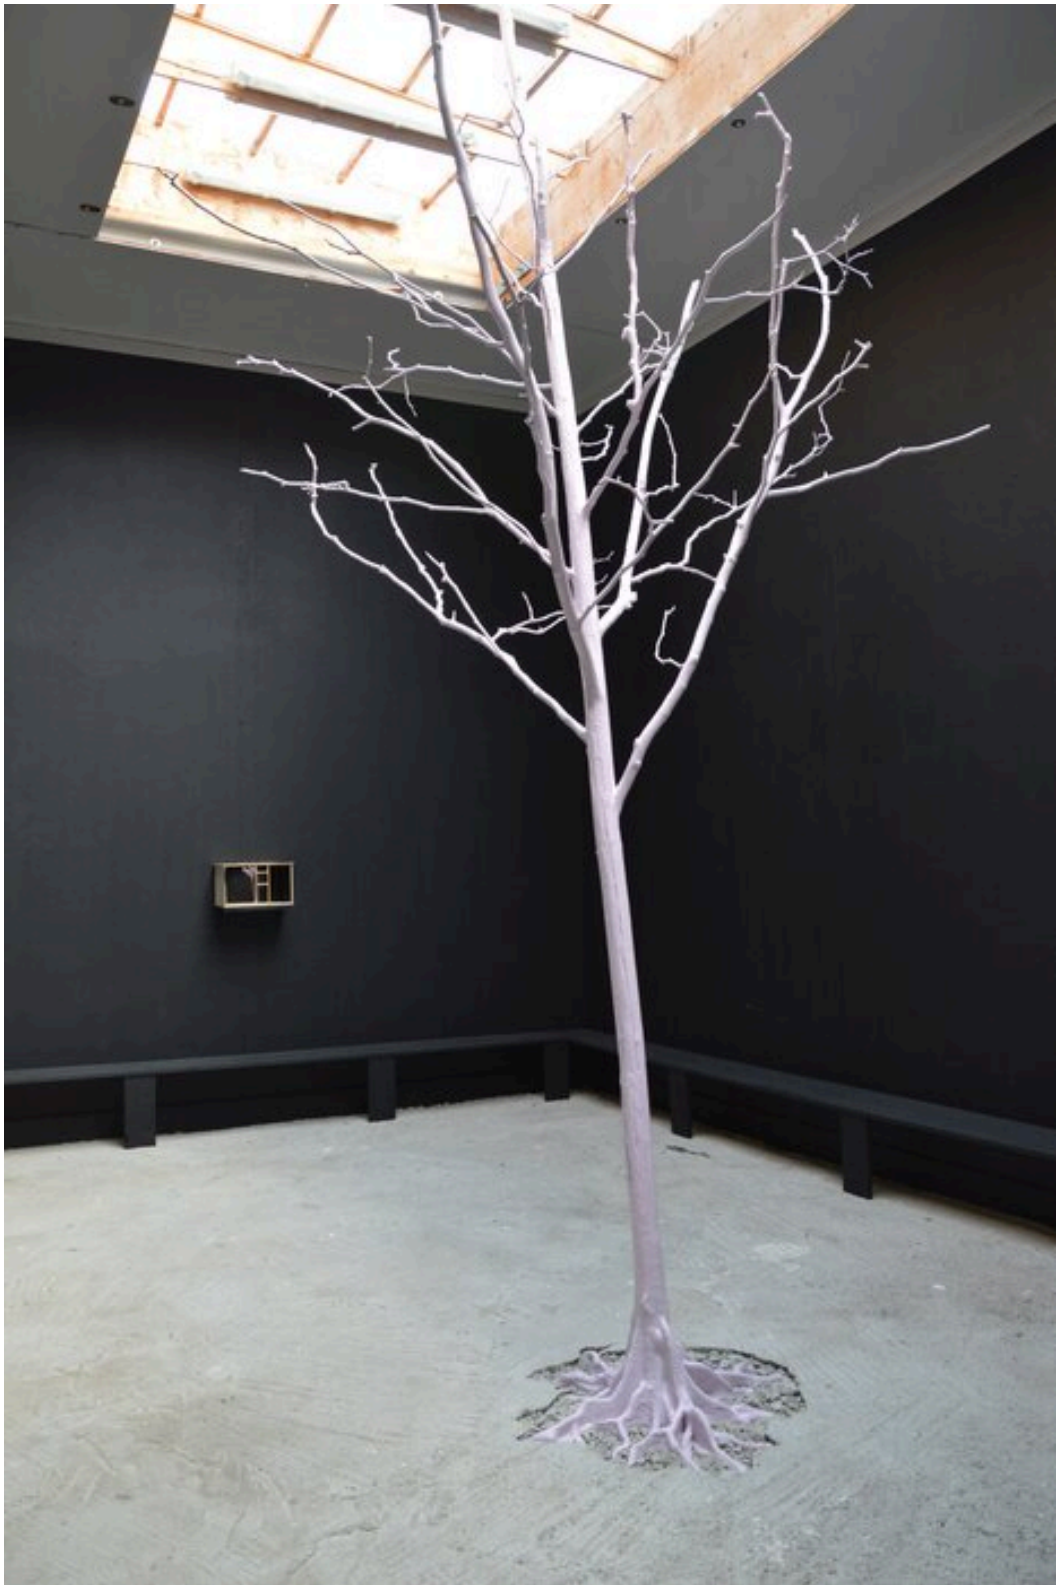

**Marten Schech**

Pinkhouse, 2019  
Site-specific interventions

Wood, plaster, paint  
600 x 100 x 200 cm | 236 1/4 x 39 1/3 x 78 3/4 in  
Unique  
Installation at Einraumhaus, Mannheim, GER

Einraumhaus C/O, Mannheim  
May 10 - June 22, 2019