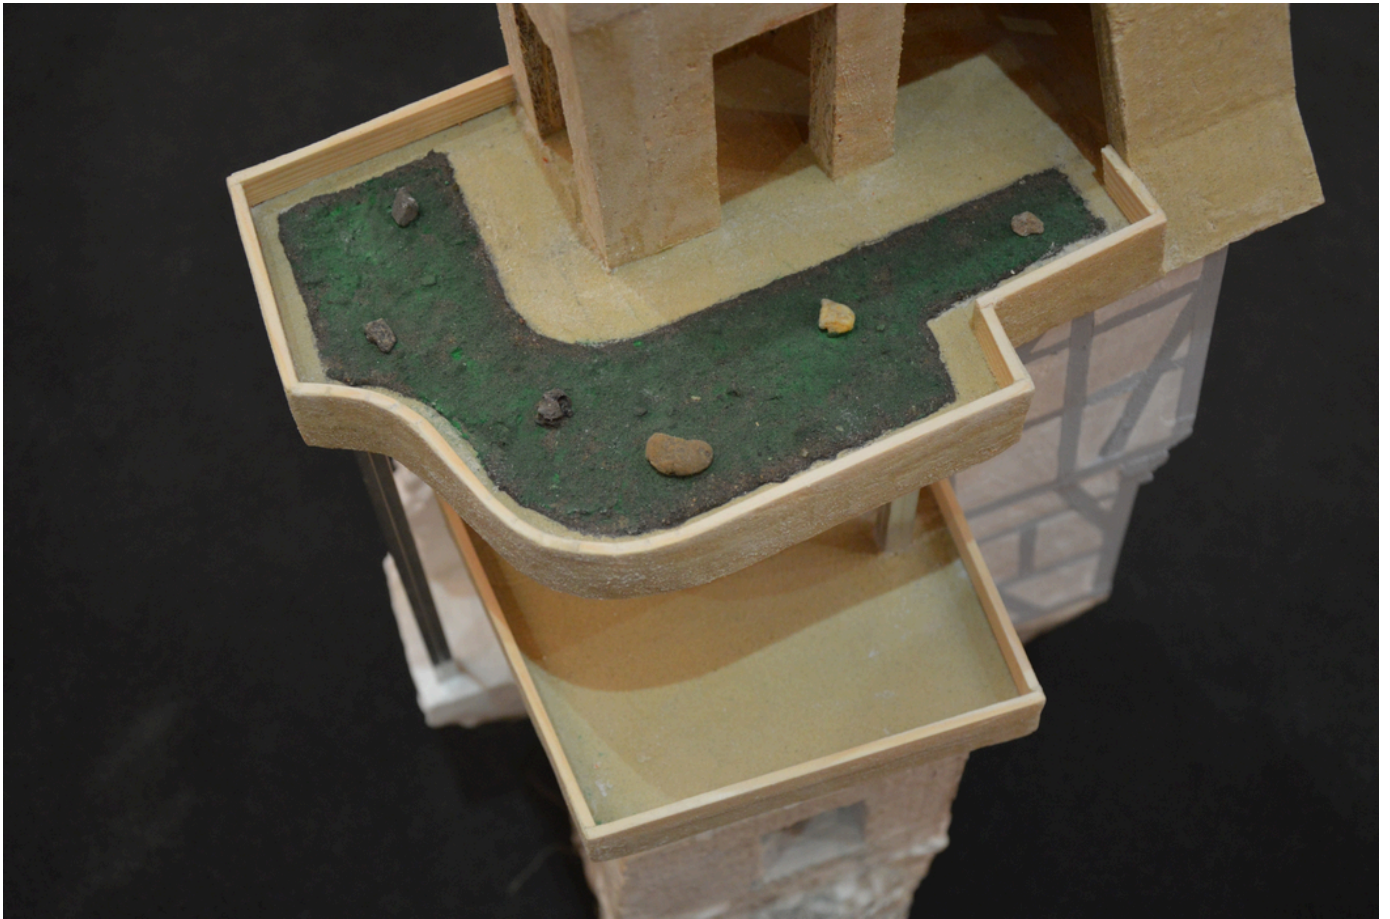

**Marten Schech**

Kellerhaus (Steingarten), 2019  
Cellar house

Plaster, earth, wood, aluminum, wood putty, paint, stones  
24 x 20 x 45,5 cm | 9 1/2 x 7 3/4 x 18 in  
Unique

---

**Bernhard Knaus Fine Art**