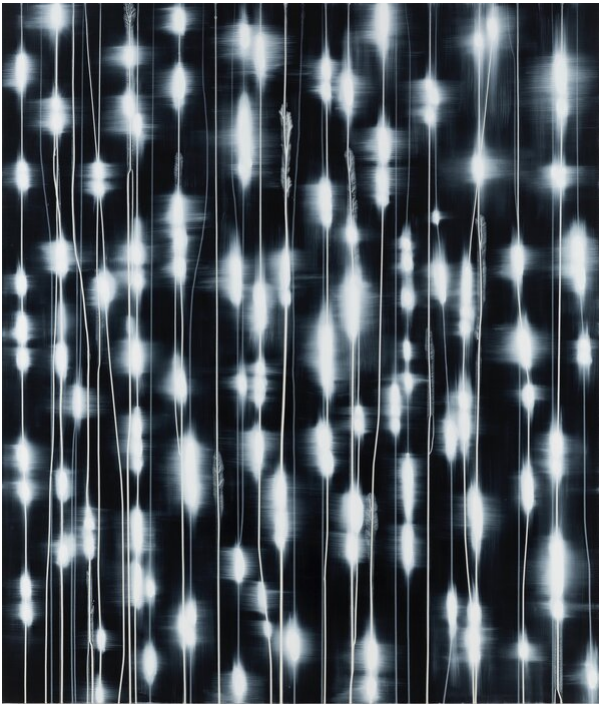

Mark Francis

White Light (Dual Dimension), 2018

Paintings

Acrylic paint on canvas

214 x 183 cm | 84 1/4 x 72 in

MF / M14

Bernhard Knaus Fine Art

Niddastrasse 84
60329 Frankfurt am Main
Fon +49 (0)69 244 507 68
knaus@bernhardknaus.de
bernhardknaus.com