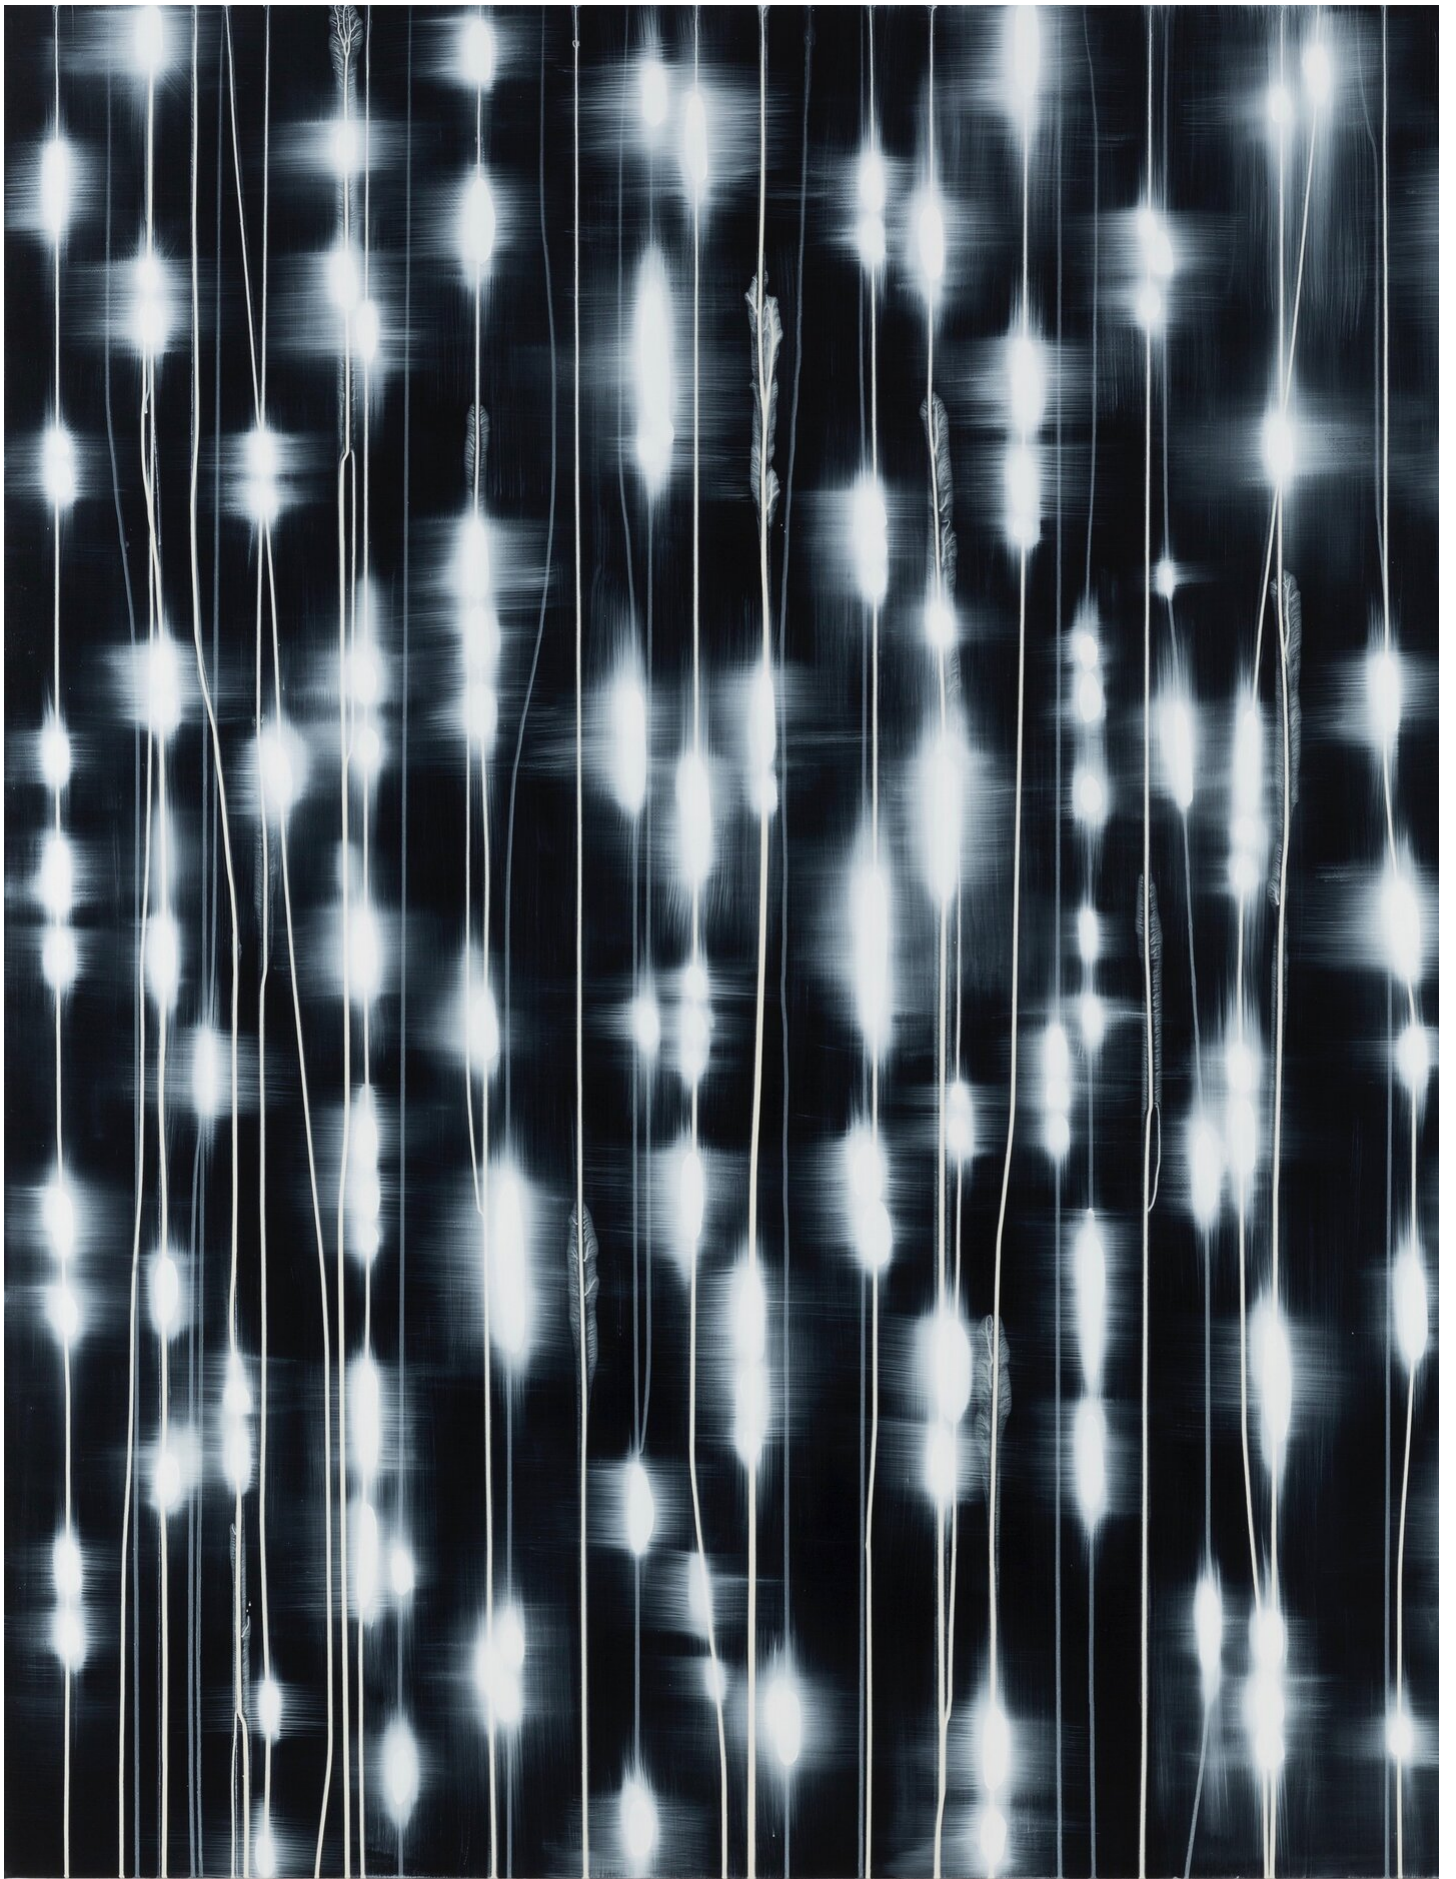

Mark Francis

White Light (Dual Dimension), 2018

Paintings

Acrylic paint on canvas

214 x 183 cm | 84 1/4 x 72 in

MF / M14

Bernhard Knaus Fine Art

Niddastrasse 84
60329 Frankfurt am Main
Fon +49 (0)69 244 507 68
knaus@bernhardknaus.de
bernhardknaus.com