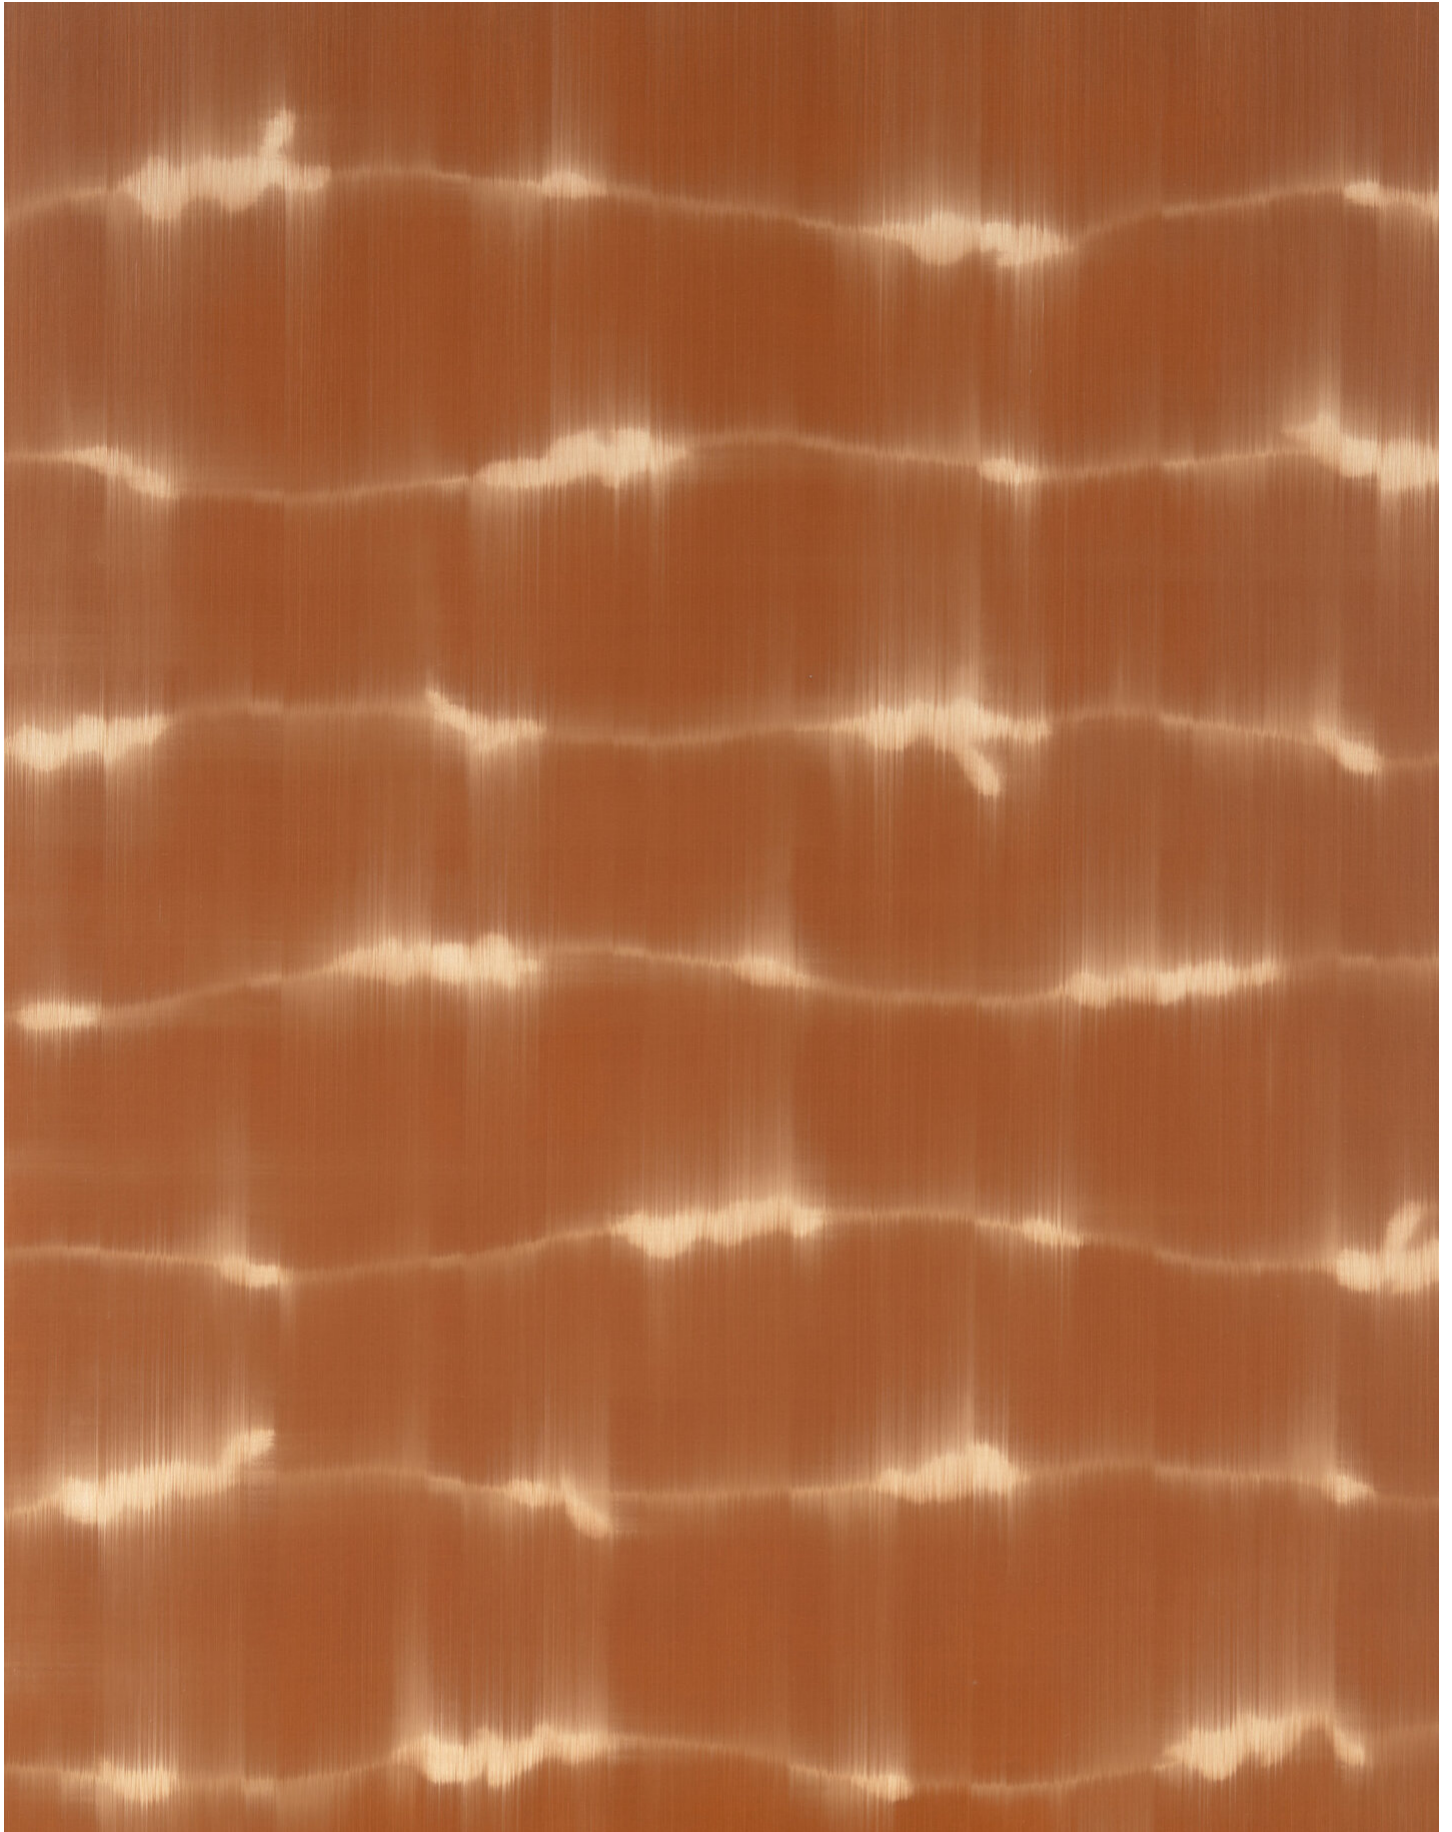

Mark Francis
Transverse Wave (CYD+TOR), 2022
Works on Paper

Oil on paper, framed
132 x 96 cm | 52 x 37 3/4 in / 140 x 104 cm | 55 x 41 in

Bernhard Knaus Fine Art

Niddastrasse 84
60329 Frankfurt am Main
Fon +49 (0)69 244 507 68
knaus@bernhardknaus.de
bernhardknaus.com