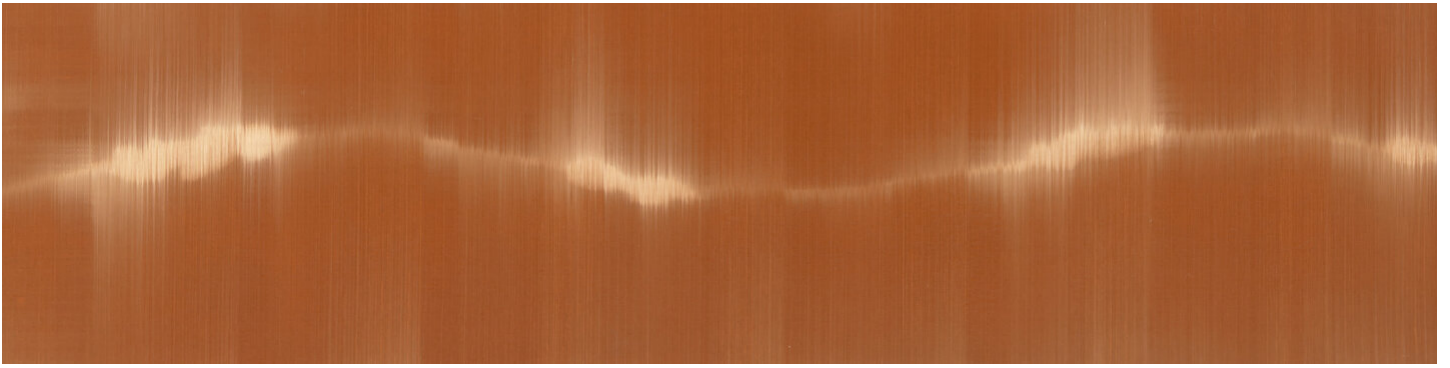

Mark Francis
Transverse Wave (CYD+TOR), 2022
Works on Paper

Oil on paper, framed
132 x 96 cm | 52 x 37 3/4 in / 140 x 104 cm | 55 x 41 in

Bernhard Knaus Fine Art

Niddastrasse 84
60329 Frankfurt am Main
Fon +49 (0)69 244 507 68
knaus@bernhardknaus.de
bernhardknaus.com