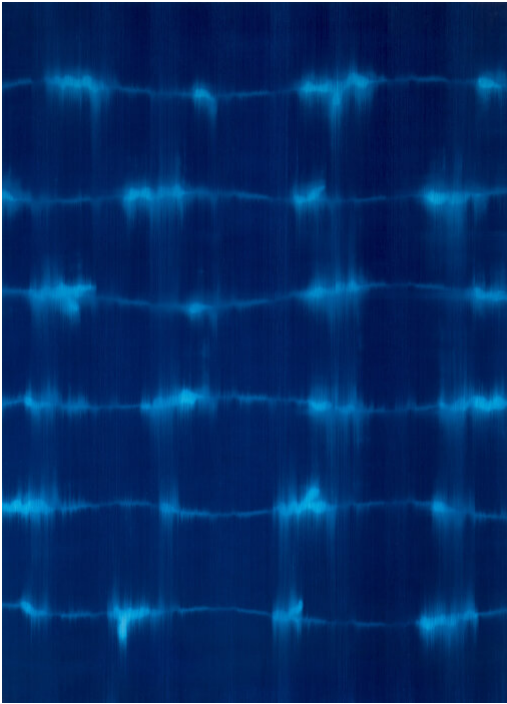

Mark Francis
Transverse Field (PB), 2022
Works on Paper

Oil on paper, framed
132 x 96 cm | 52 x 37 3/4 in / 140 x 104 cm | 55 x 41 in

Bernhard Knaus Fine Art

Niddastrasse 84
60329 Frankfurt am Main
Fon +49 (0)69 244 507 68
knaus@bernhardknaus.de
bernhardknaus.com