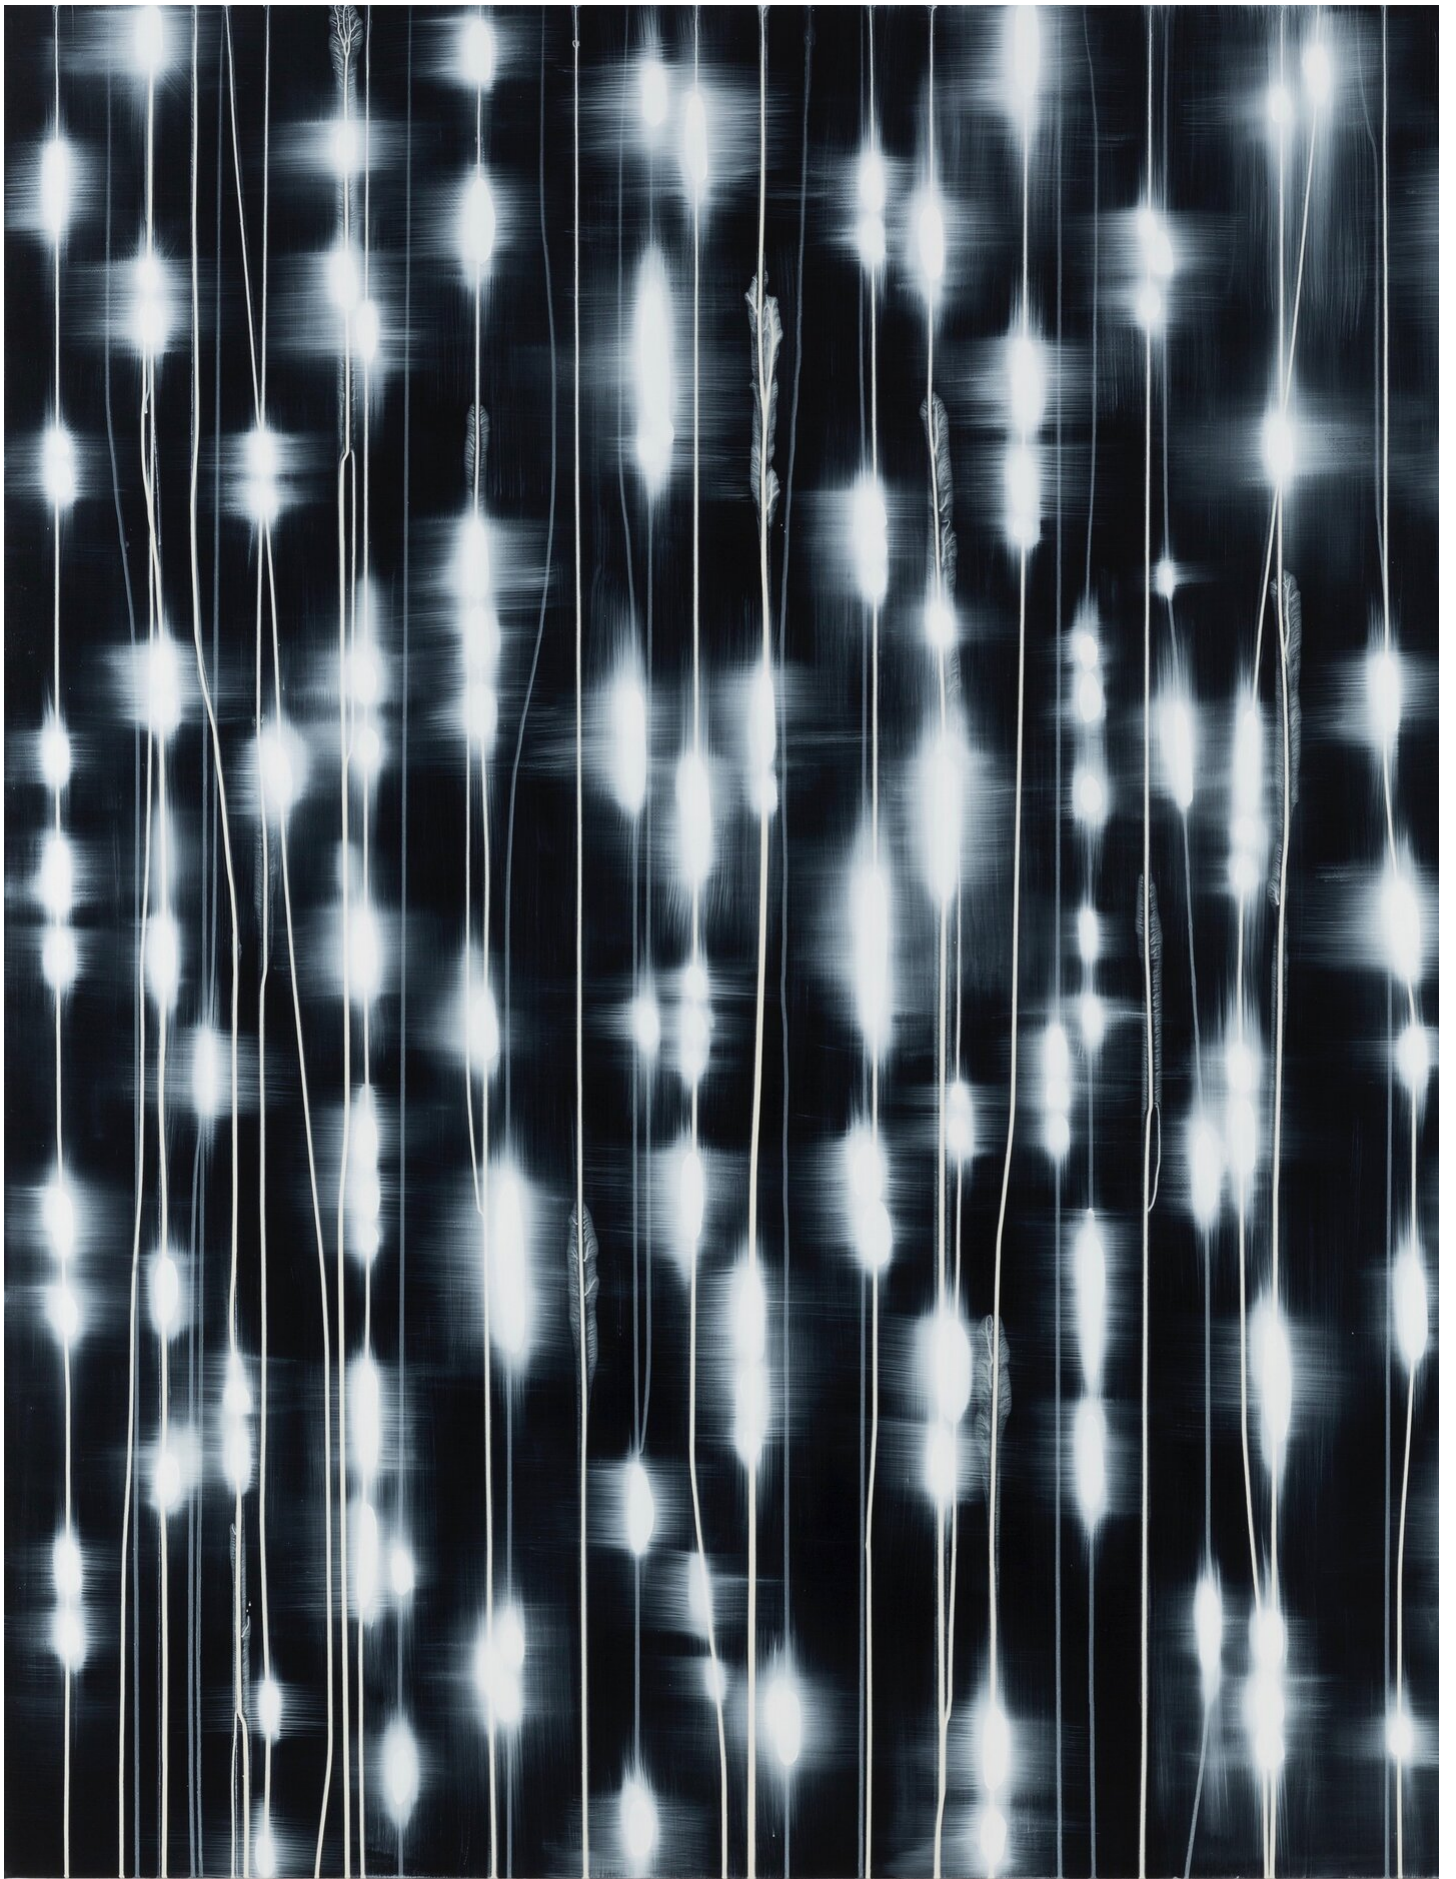

Mark Francis
White Light (Dual Dimension), 2018
Paintings

Acrylic paint on canvas
214 x 183 cm | 84 1/4 x 72 in
MF / M14

Bernhard Knaus Fine Art

Niddastrasse 84
60329 Frankfurt am Main
Fon +49 (0)69 244 507 68
knaus@bernhardknaus.de
bernhardknaus.com