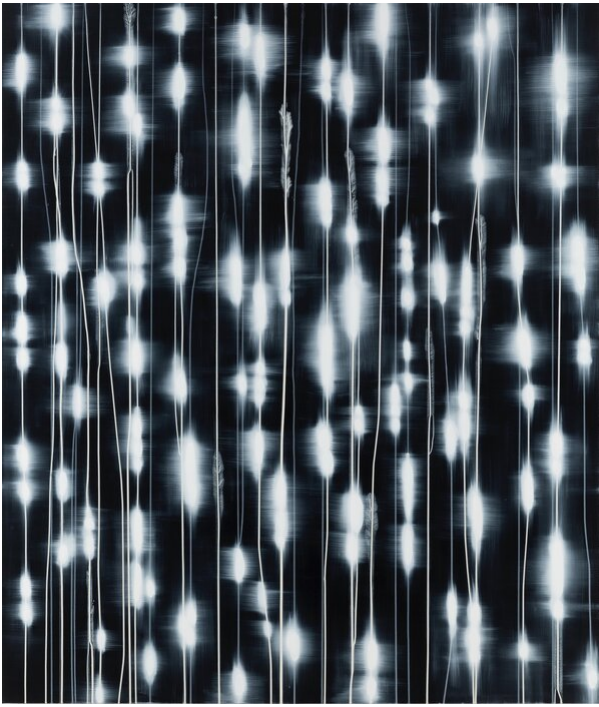

Mark Francis
White Light (Dual Dimension), 2018
Paintings

Acrylic paint on canvas
214 x 183 cm | 84 1/4 x 72 in
MF / M14

Bernhard Knaus Fine Art

Niddastrasse 84
60329 Frankfurt am Main
Fon +49 (0)69 244 507 68
knaus@bernhardknaus.de
bernhardknaus.com